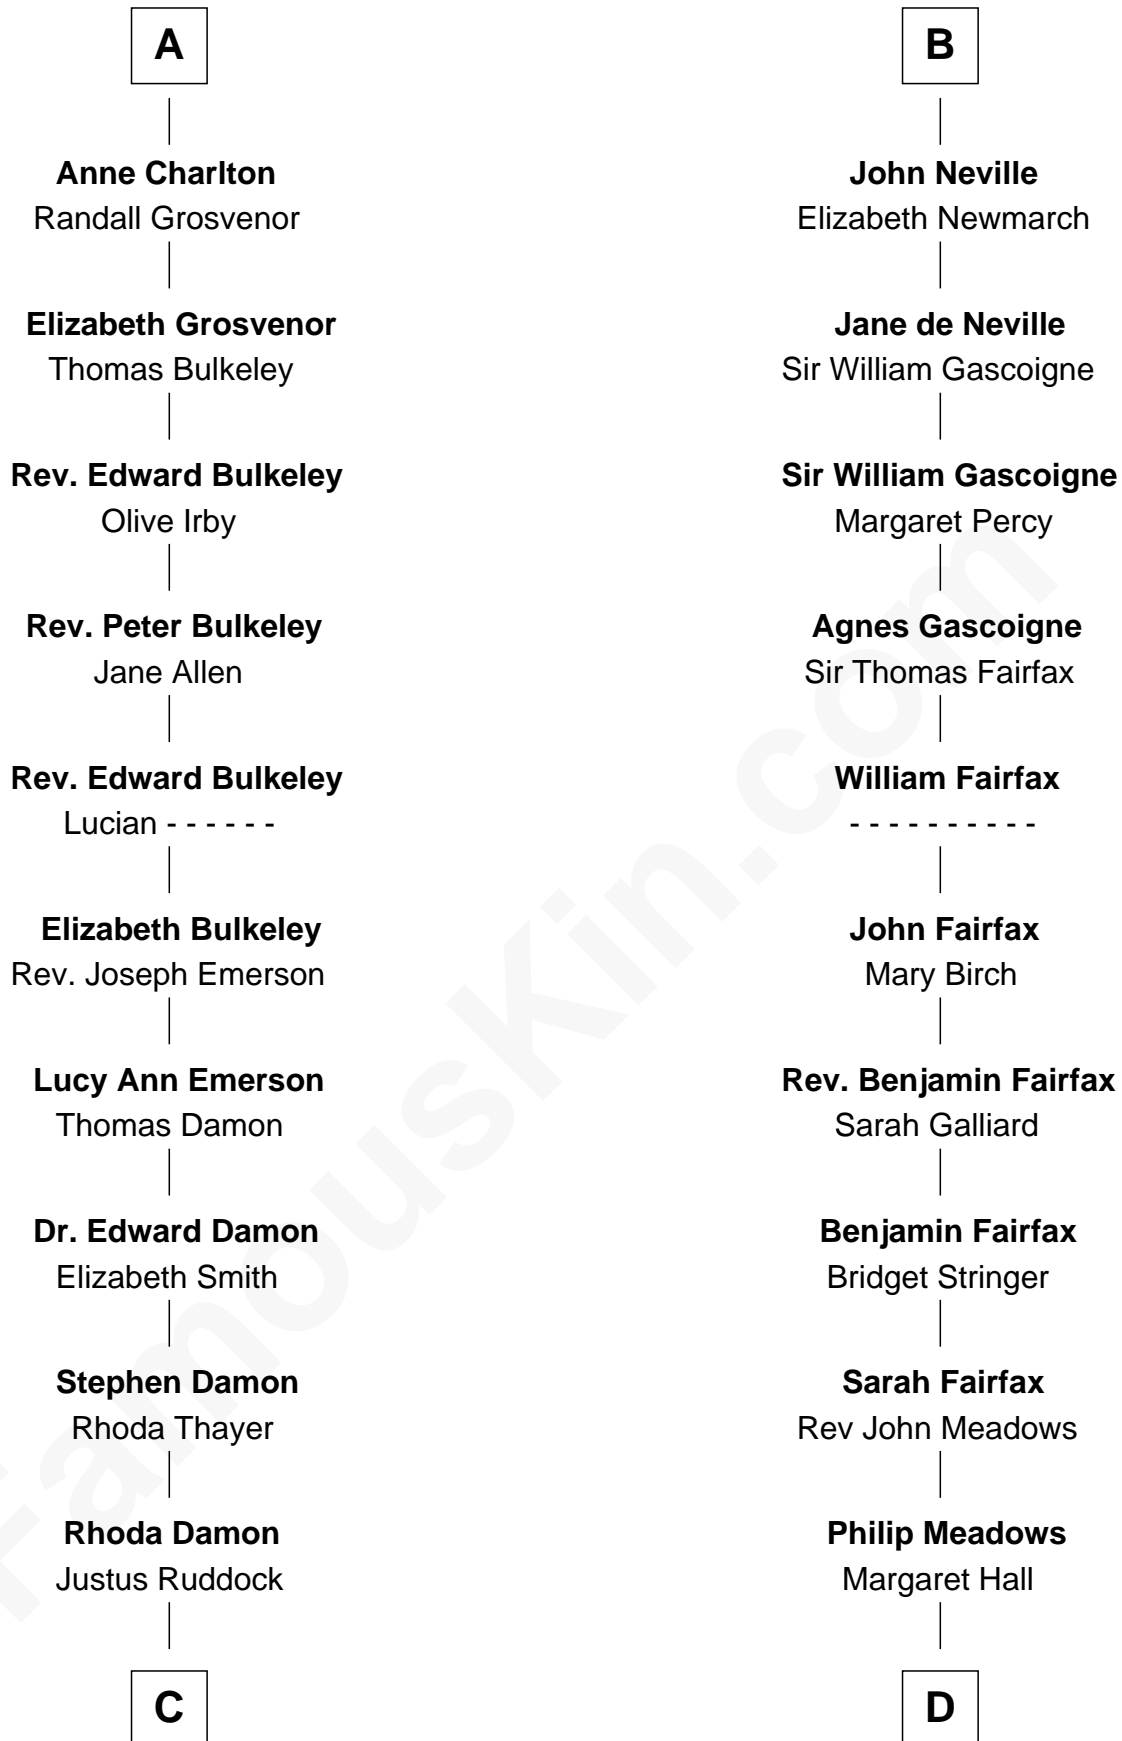

## Relationship Chart of Sarah Palin

9th Governor of Alaska

19th cousin 2 times removed of

**Harriet Martineau**

Author of *The Hour and the Man*

**Sir Roger de Somery**

Nichole d'Aubenev

**C**

**Thomas S. Ruddock**  
Maria Nancy Newell

**May Belle Ruddock**  
Henry Charles Brandt

**Nellie Marie Brandt**  
Charles Francis Heath

**Charles Richard Heath**  
Sarah Sheeran

**Sarah Palin**  
*9th Governor of Alaska*