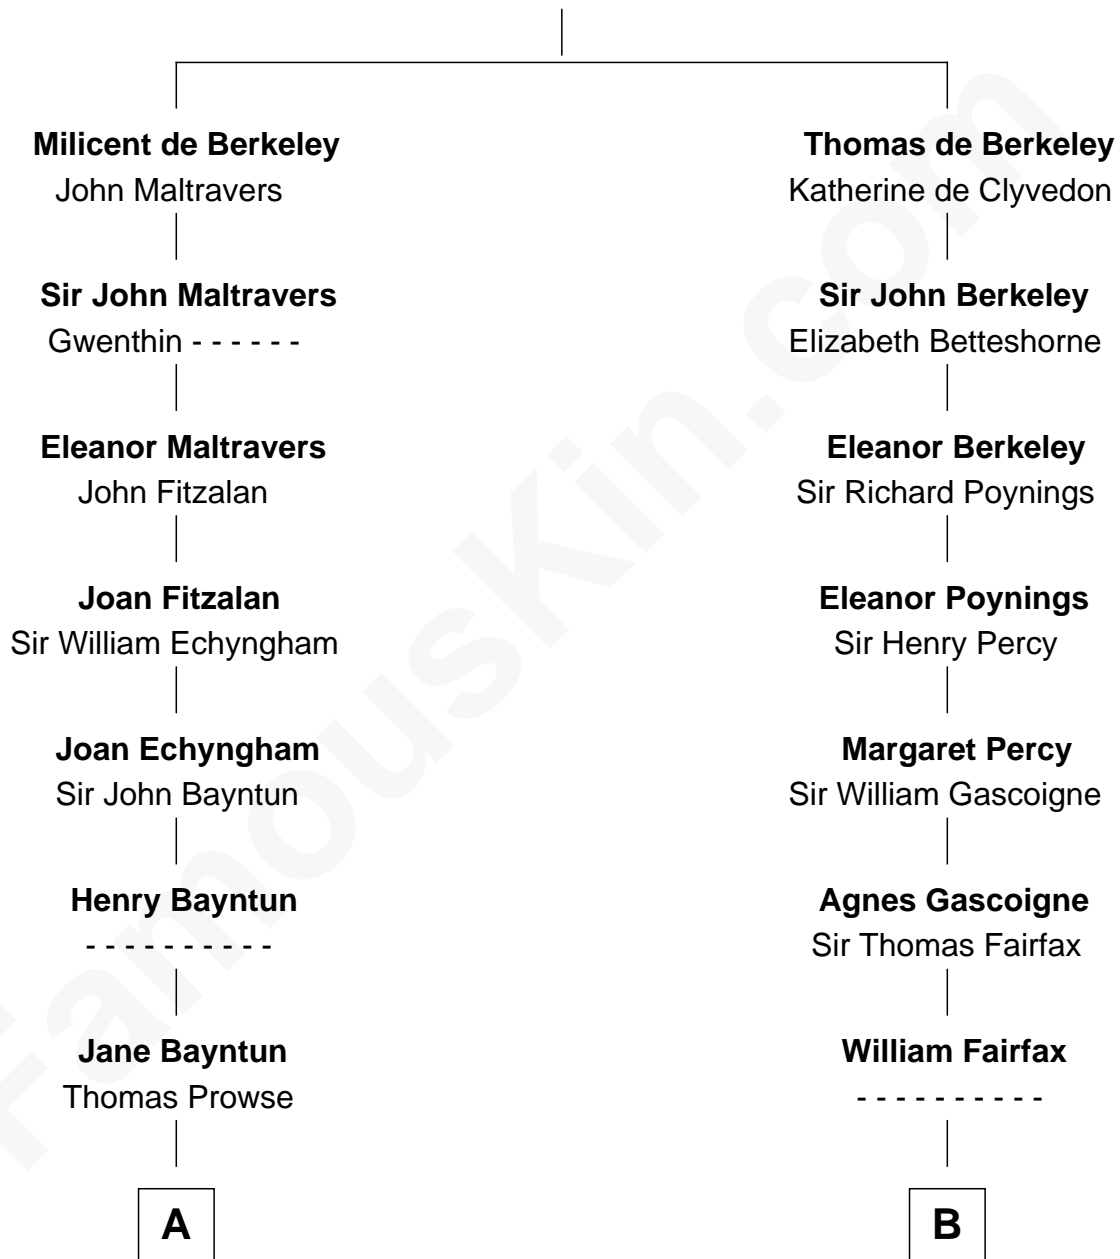

FamousKin.com Relationship Chart of

Sarah Palin

9th Governor of Alaska

14th cousin 6 times removed of

Harriet Martineau

Author of The Hour and the Man

Sir Maurice de Berkeley

Eve la Zouche

C

—
May Belle Ruddock
Henry Charles Brandt

—
Nellie Marie Brandt
Charles Francis Heath

—
Charles Richard Heath
Sarah Sheeran

—
Sarah Palin
9th Governor of Alaska

FamousKin.com