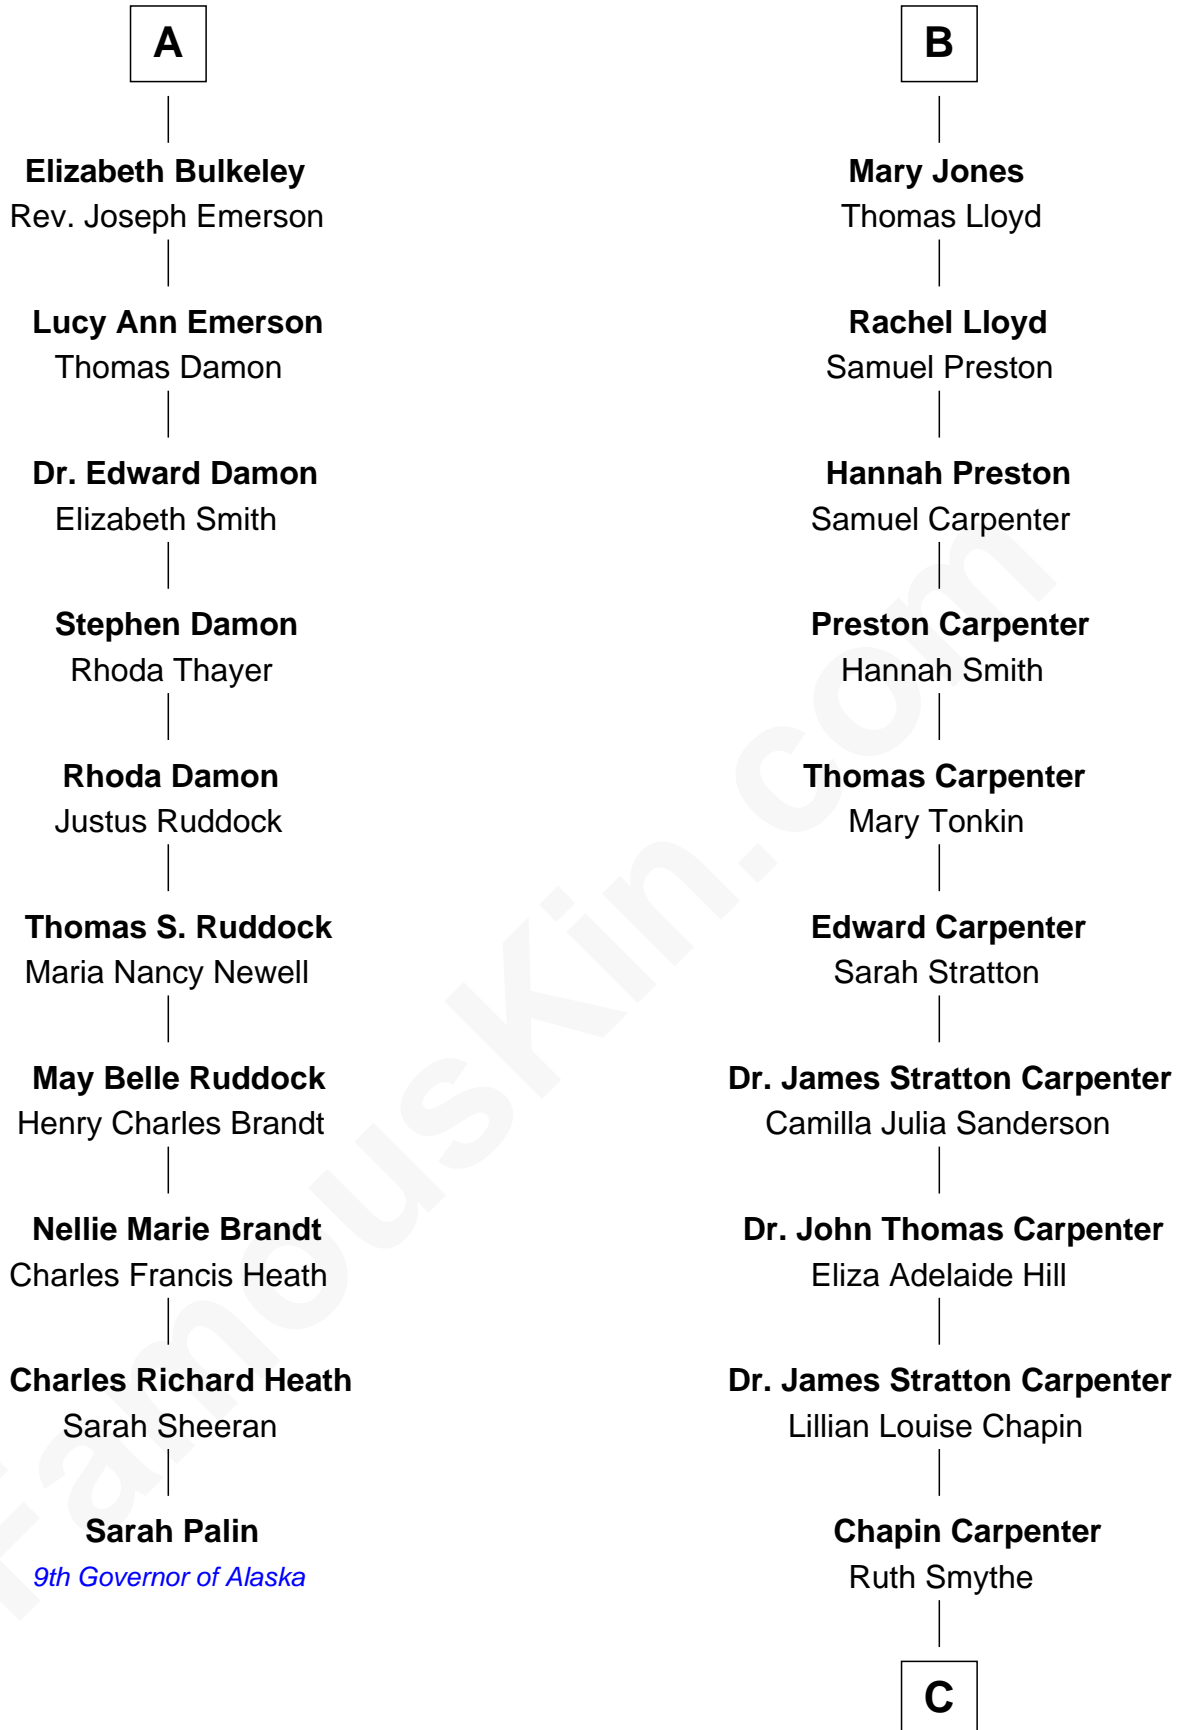

FamousKin.com Relationship Chart of

Sarah Palin

9th Governor of Alaska

16th cousin 2 times removed of

Mary Chapin Carpenter

Singer and Songwriter

Sir Robert Corbet

Margaret - - - - -

C

Chapin Carpenter
Mary Bowie Robertson

Mary Chapin Carpenter
Singer and Songwriter

FamousKin.com