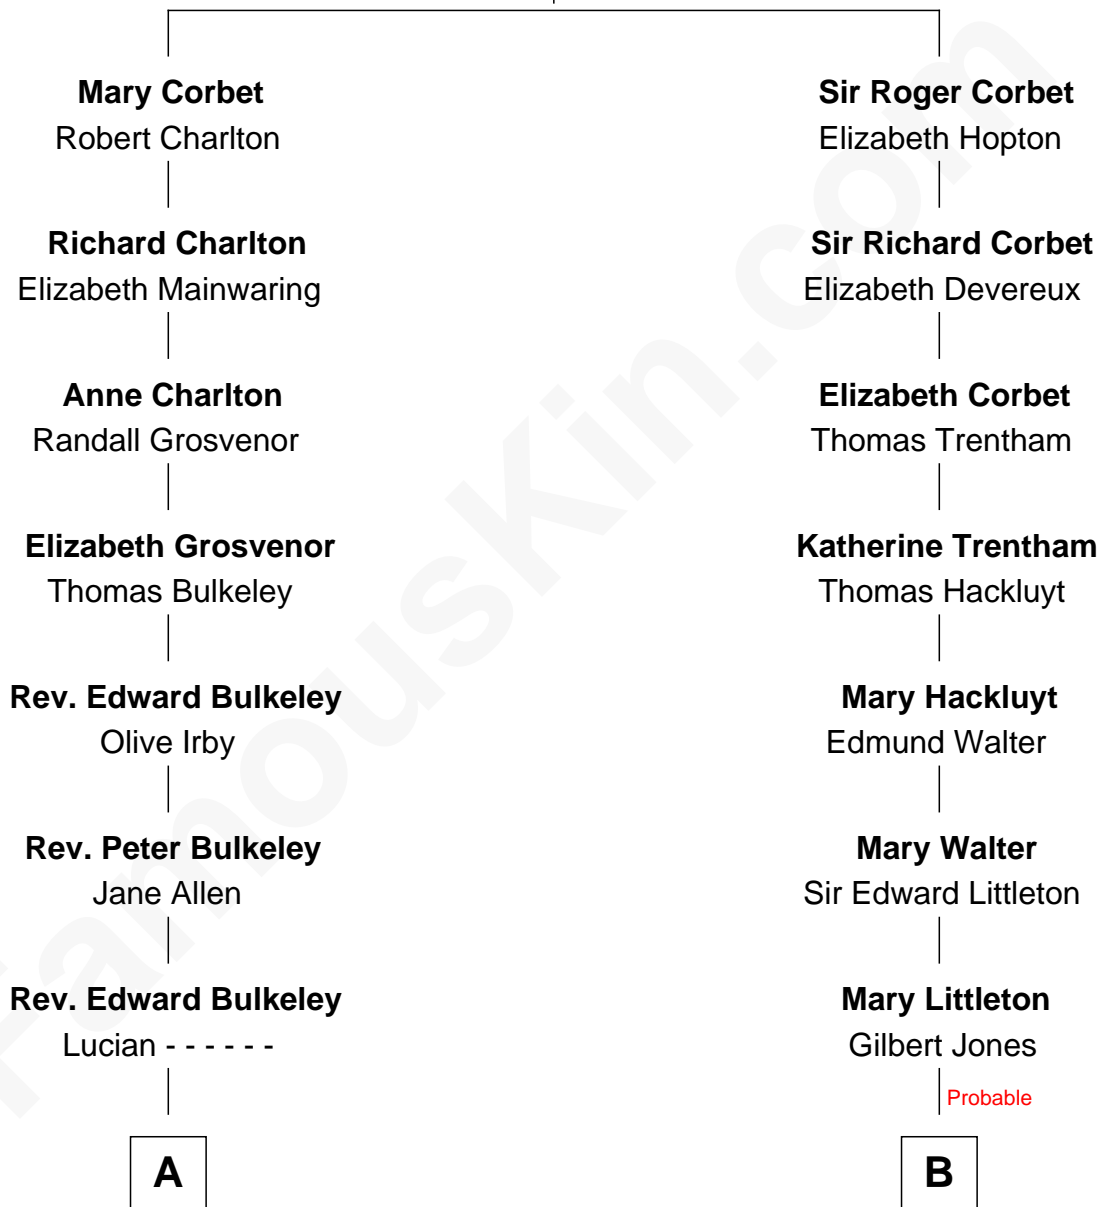

FamousKin.com Relationship Chart of

Sarah Palin

9th Governor of Alaska

16th cousin 2 times removed of

Mary Chapin Carpenter

Singer and Songwriter

Sir Robert Corbet

Margaret - - - - -

C

Chapin Carpenter
Mary Bowie Robertson

Mary Chapin Carpenter
Singer and Songwriter

FamousKin.com