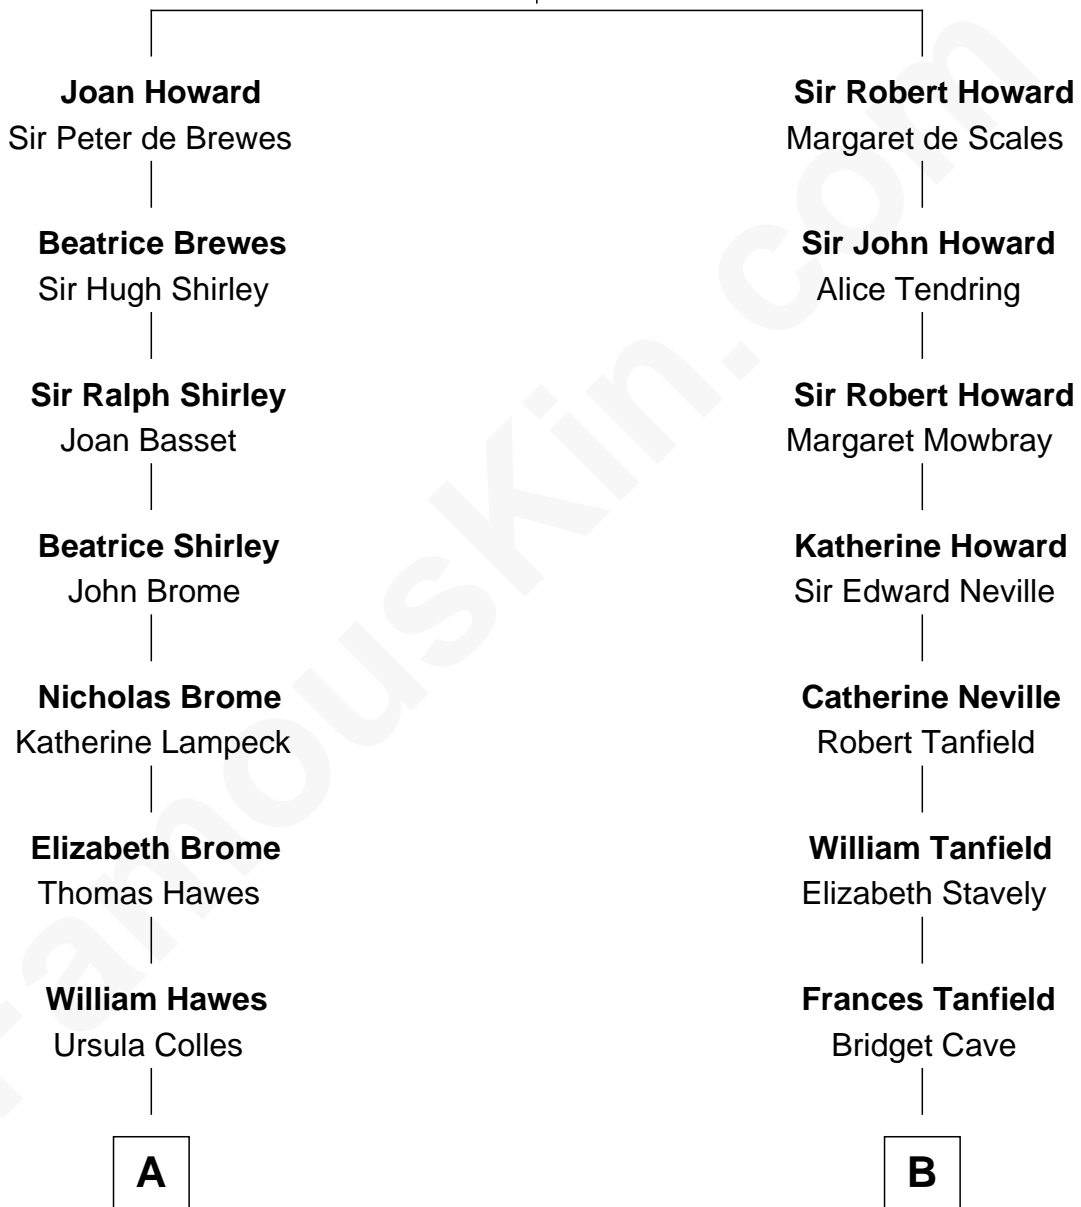

# FamousKin.com Relationship Chart of

**Sarah Palin**

*9th Governor of Alaska*

19th cousin 2 times removed of

**Mary Chapin Carpenter**

*Singer and Songwriter*

**Sir John Howard**

Alice de Bois

**C**

**Helen Louise Gower**  
Clement James Sheeran

**Sarah Sheeran**  
Charles Richard Heath

**Sarah Palin**  
*9th Governor of Alaska*

**D**

**Eliza Marshall**  
Harrison Robertson

**Harrison Robertson**  
Mary L. Vawter