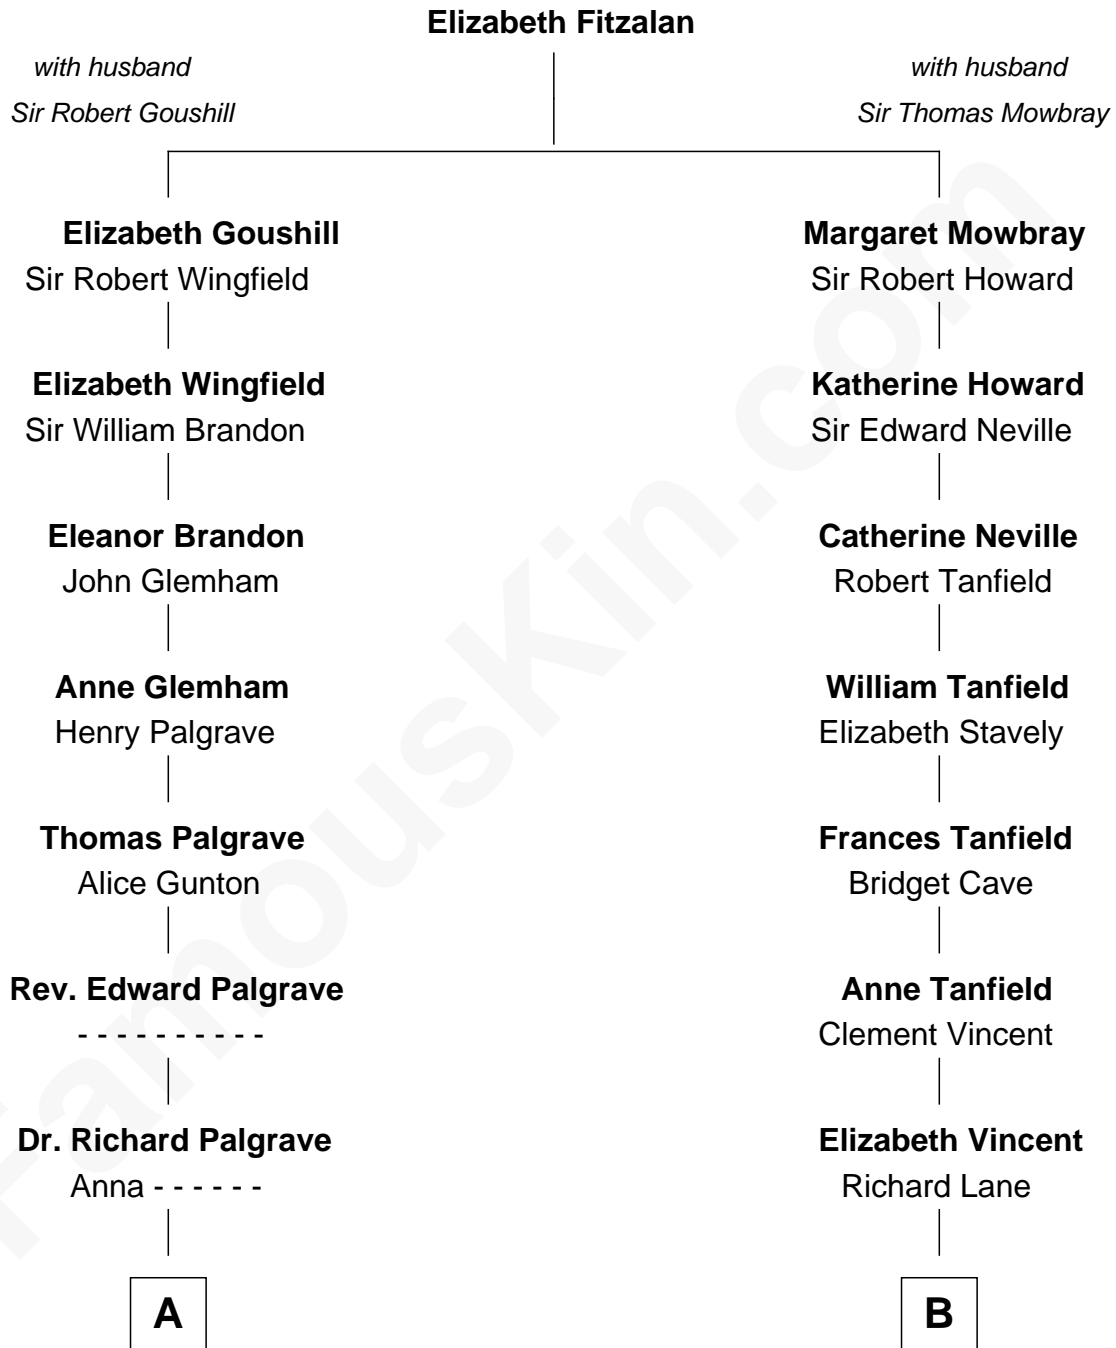

FamousKin.com Relationship Chart of

Sarah Palin

9th Governor of Alaska

19th cousin of

Mary Chapin Carpenter

Singer and Songwriter

C

Charles Francis Heath
Nellie Marie Brandt

Charles Richard Heath
Sarah Sheeran

Sarah Palin
9th Governor of Alaska

D

Harrison Marshall Robertson
Mary MacKenzie

Mary Bowie Robertson
Chapin Carpenter

Mary Chapin Carpenter
Singer and Songwriter

FamousKin.com