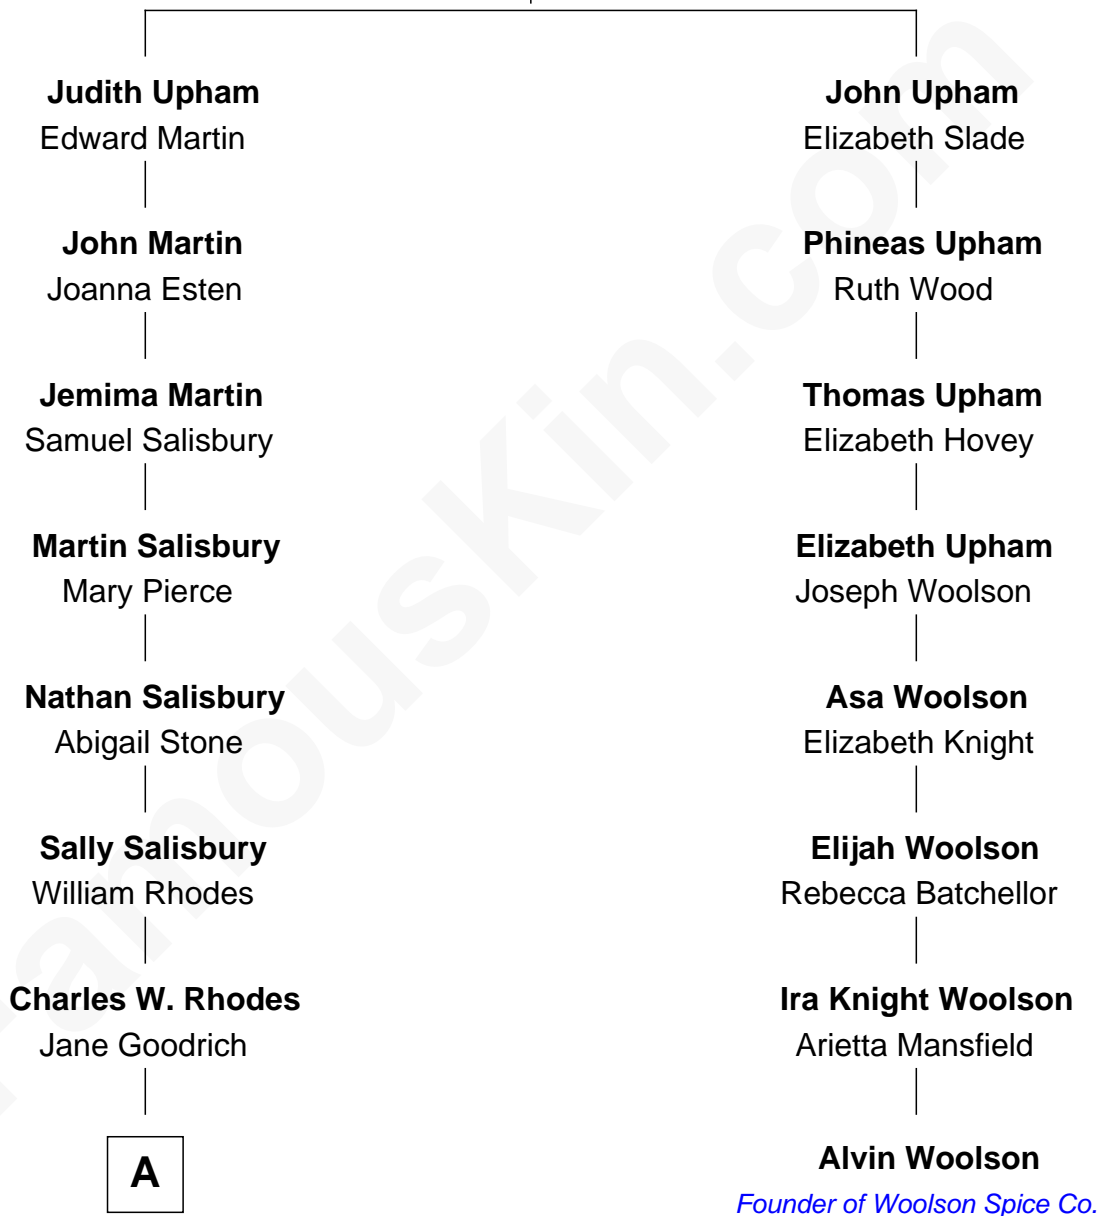

# FamousKin.com Relationship Chart of

**Sarah Palin**

*9th Governor of Alaska*

7th cousin 4 times removed of

**Alvin Woolson**

*Founder of Woolson Spice Co. (Lion Coffee)*

**Richard Upham**

Maria - - - - -

**A**

—  
**Alma Miranda Rhodes**

James W. Heath

—  
**Charles R. Heath**

Alice Adeline Oriel

—  
**Charles Francis Heath**

Nellie Marie Brandt

—  
**Charles Richard Heath**

Sarah Sheeran

—  
**Sarah Palin**

*9th Governor of Alaska*

FamousKin.com