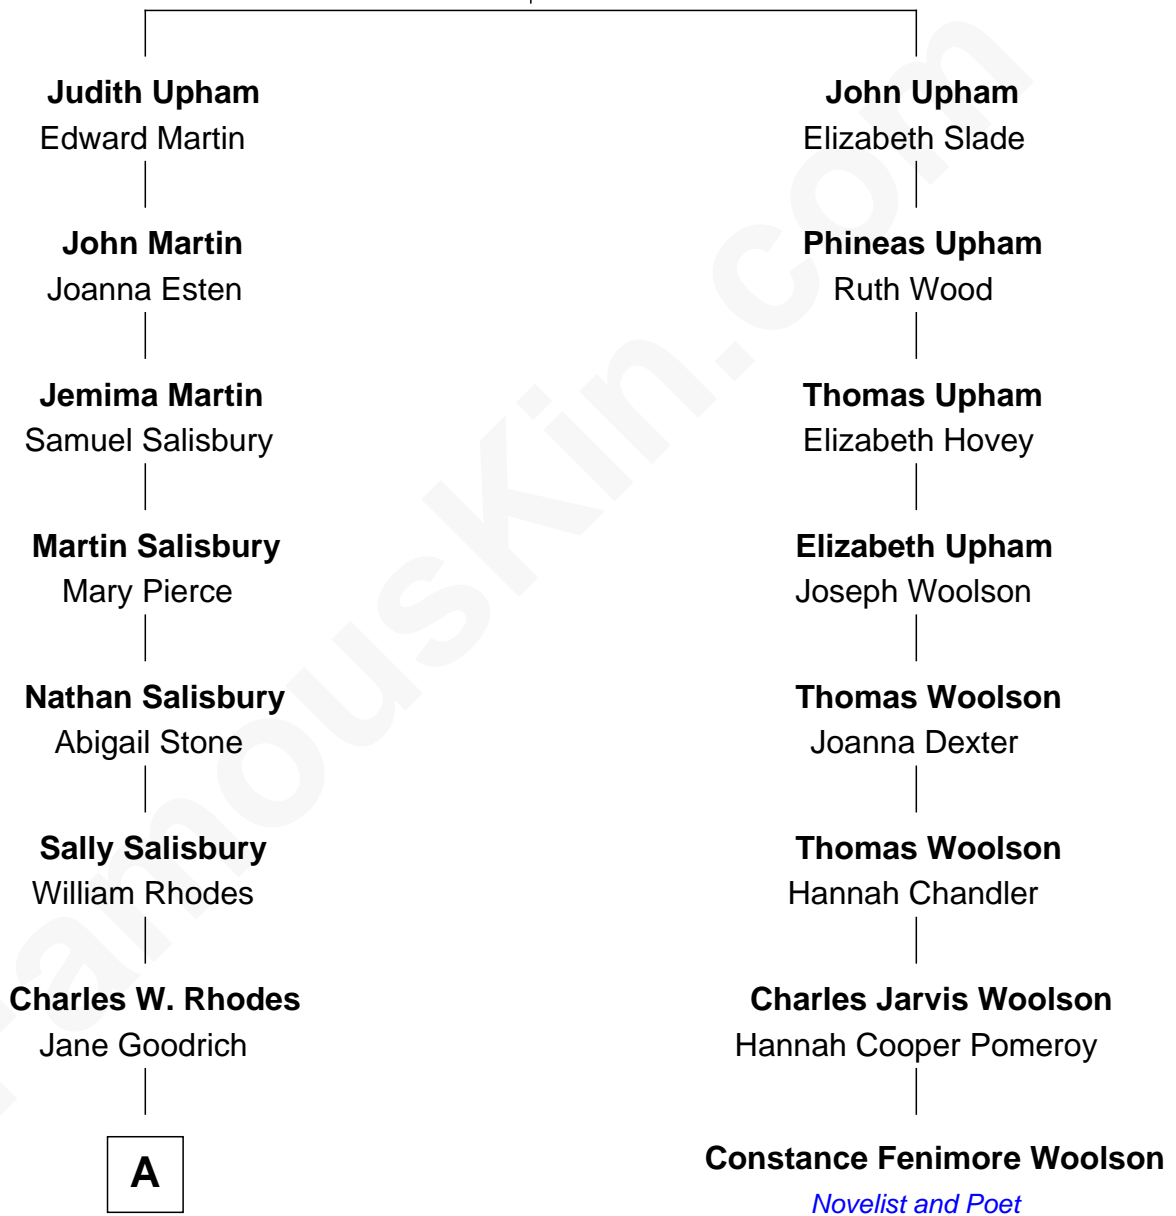

Richard Upham

Maria - - - - -