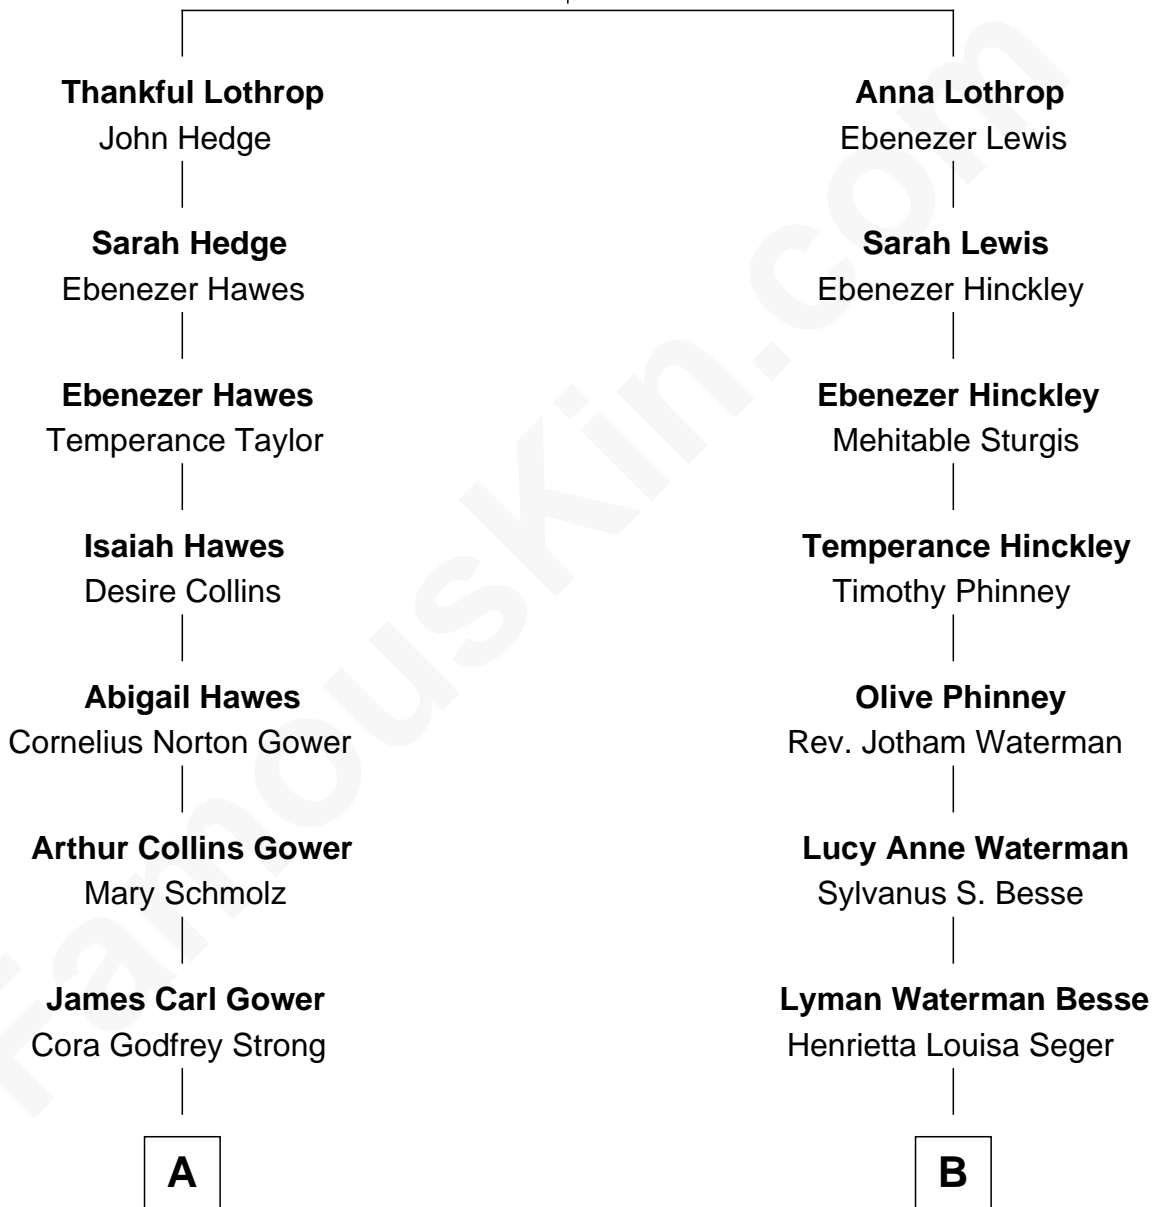

FamousKin.com Relationship Chart of

Sarah Palin

9th Governor of Alaska

9th cousin 1 time removed of

Jordana Brewster

TV and Movie Actress

Barnabas Lothrop

Susanna Clark

A

Helen Louise Gower
Clement James Sheeran

Sarah Sheeran
Charles Richard Heath

Sarah Palin
9th Governor of Alaska

B

Florence Foster Besse
Kingman Brewster

Kingman Brewster
Mary Louise Phillips

Alden Brewster
Maria João Leão de Sousa

Jordana Brewster
TV and Movie Actress