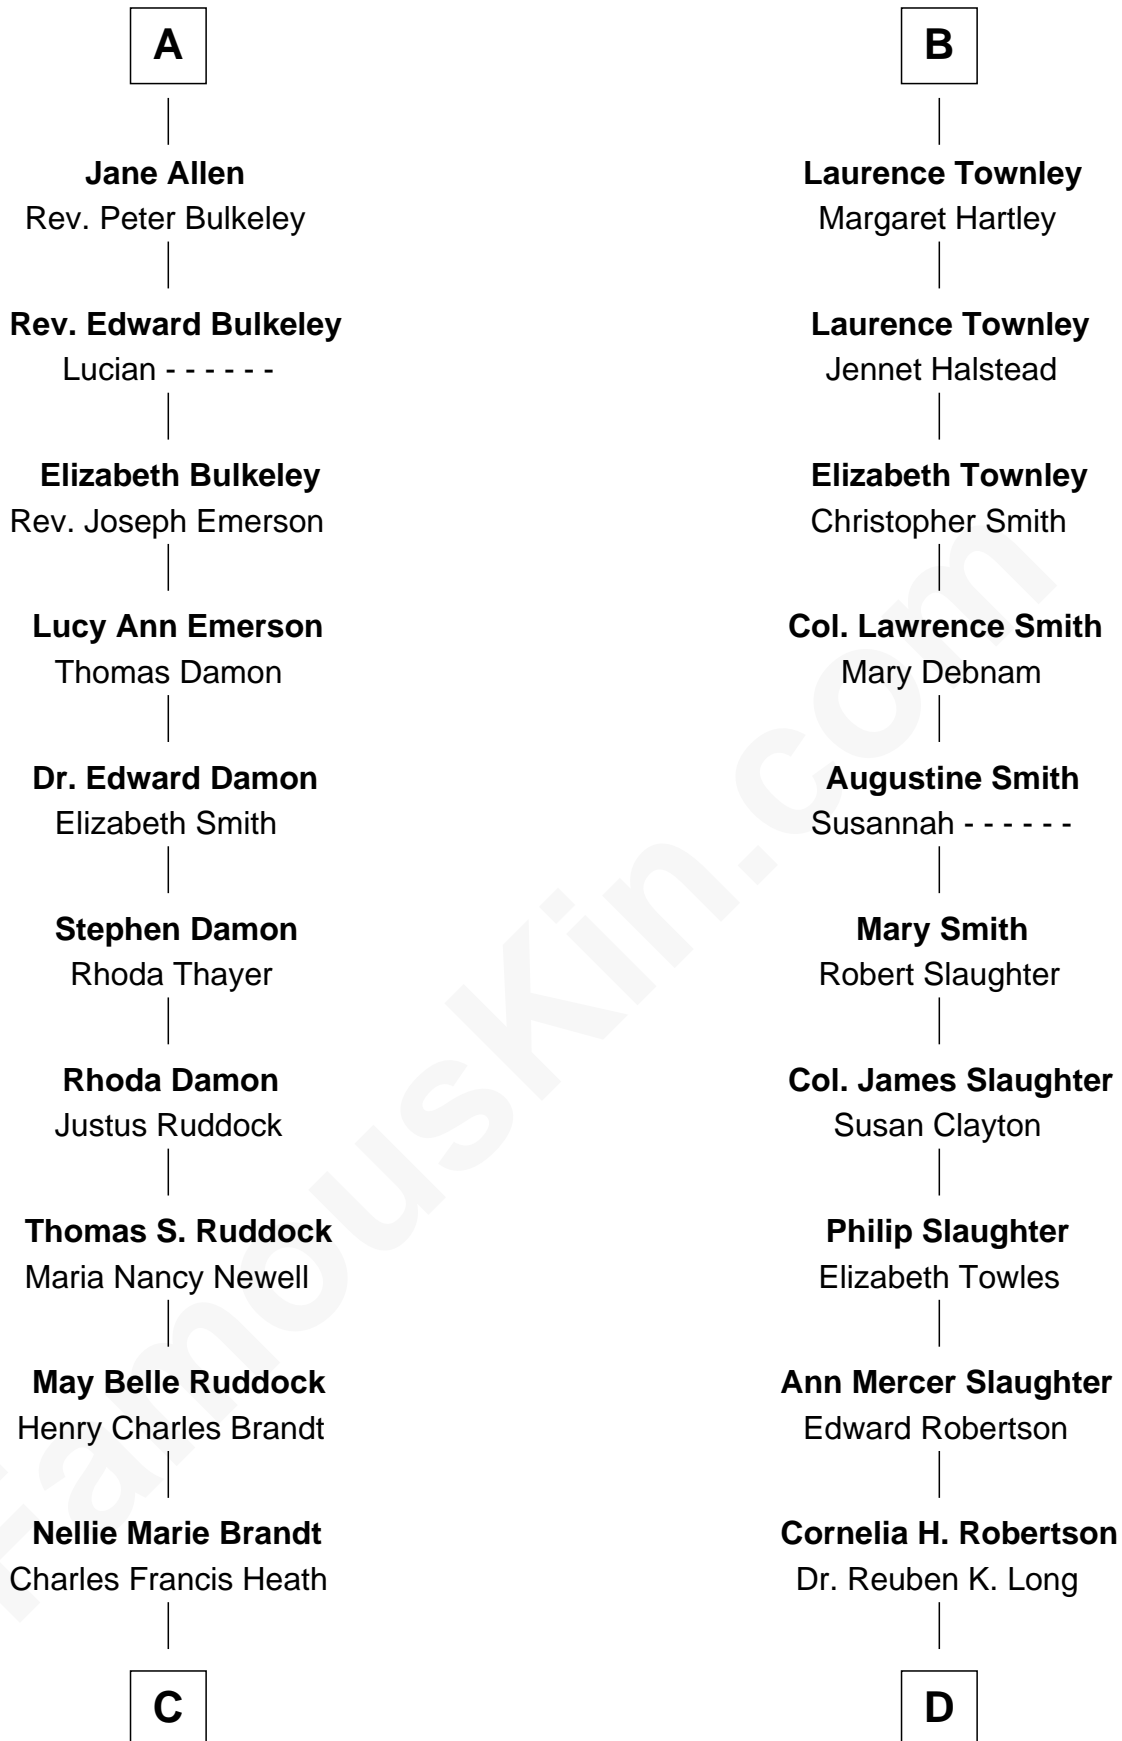

# FamousKin.com Relationship Chart of

**Sarah Palin**

*9th Governor of Alaska*

18th cousin 3 times removed of

**Edward Norton**

*Movie Actor*

**C**

**Charles Richard Heath**

Sarah Sheeran

**Sarah Palin**

*9th Governor of Alaska*

**D**

**Mary Mercer Long**

Dr. Henry Wilson Somerville

**Cornelia Long Somerville**

Joseph Kent Harrison

**Betty Kent Harrison**

Edward Mower Norton

**Edward Mower Norton**

Lydia Robinson Rouse

**Edward Norton**

*Movie Actor*