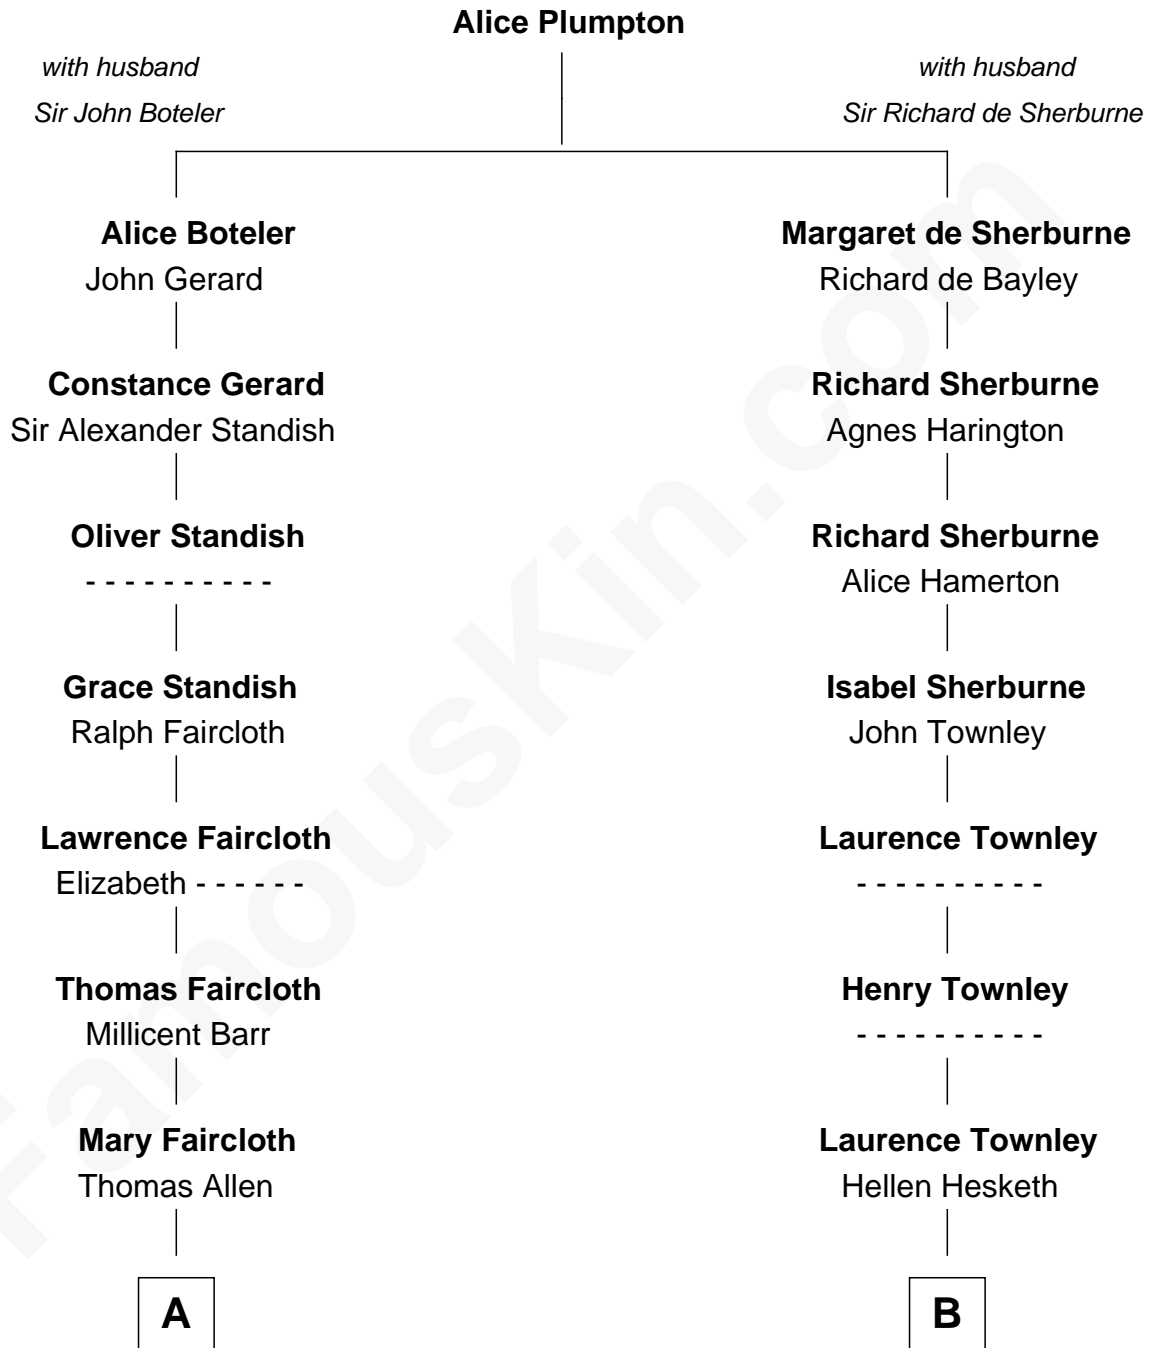

# FamousKin.com Relationship Chart of

**Sarah Palin**

*9th Governor of Alaska*

18th cousin 3 times removed of

**Edward Norton**

*Movie Actor*

**C**

**Charles Richard Heath**

Sarah Sheeran

**Sarah Palin**

*9th Governor of Alaska*

**D**

**Mary Mercer Long**

Dr. Henry Wilson Somerville

**Cornelia Long Somerville**

Joseph Kent Harrison

**Betty Kent Harrison**

Edward Mower Norton

**Edward Mower Norton**

Lydia Robinson Rouse

**Edward Norton**

*Movie Actor*