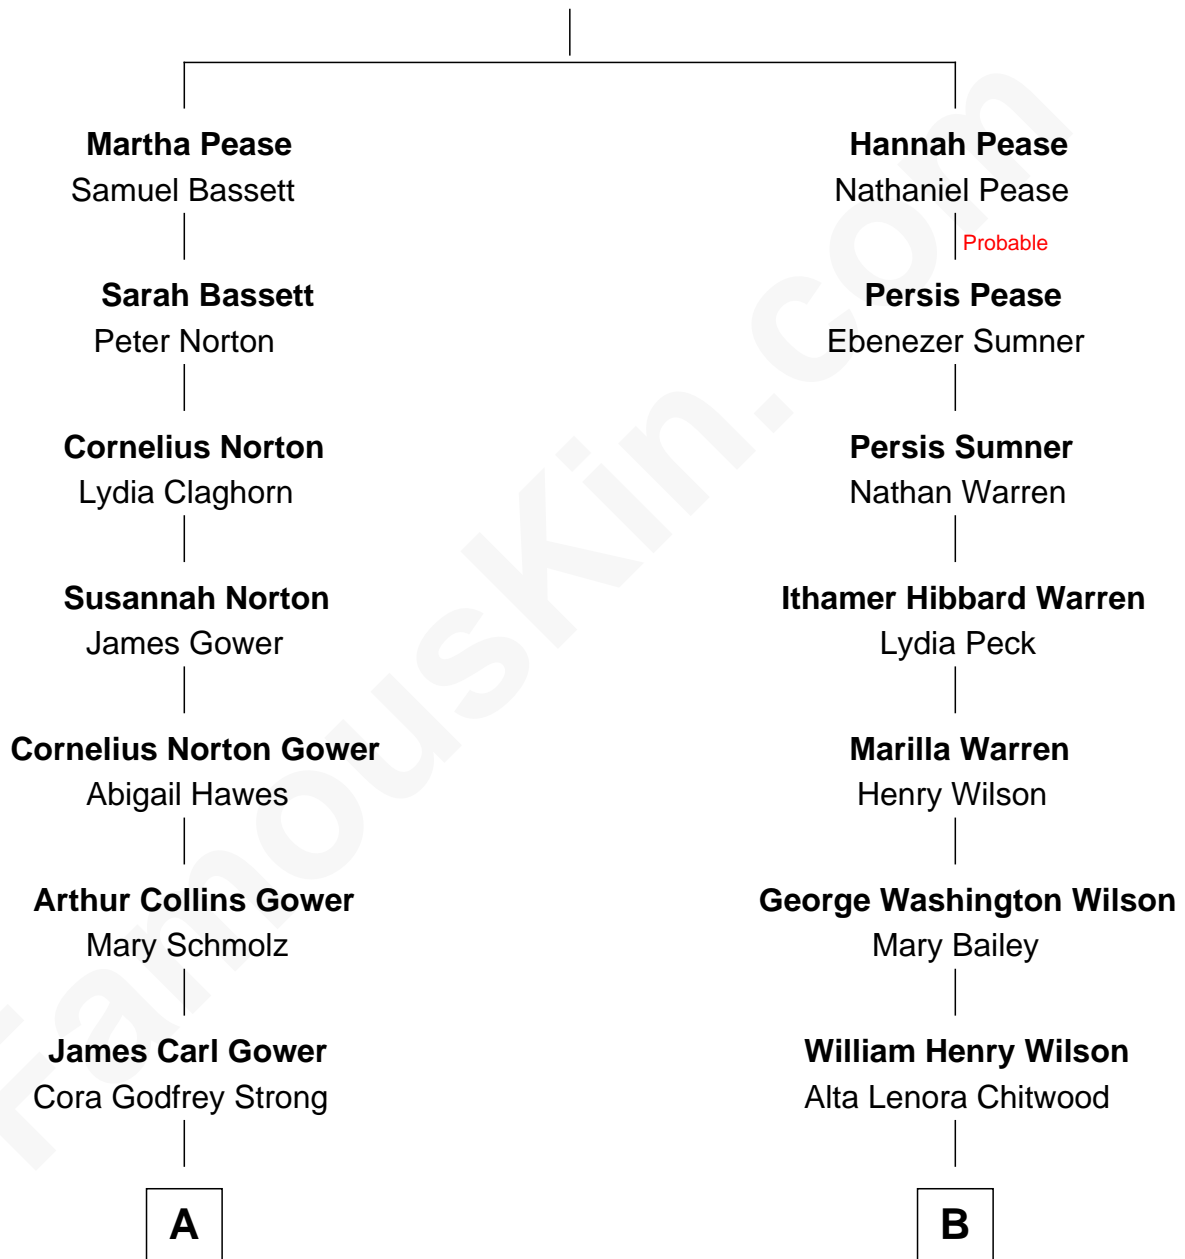

FamousKin.com Relationship Chart of

Sarah Palin

9th Governor of Alaska

9th cousin 1 time removed of

Kevin Love

NBA All-Star Player

Thomas Pease
Bathsheba Merry

A

Helen Louise Gower
Clement James Sheeran

Sarah Sheeran
Charles Richard Heath

Sarah Palin
9th Governor of Alaska

B

William Coral Wilson
Edith Sophia Sthole

Emily Glee Wilson
Edward Milton Love

Stanley Sthole Love
Karen McCartney