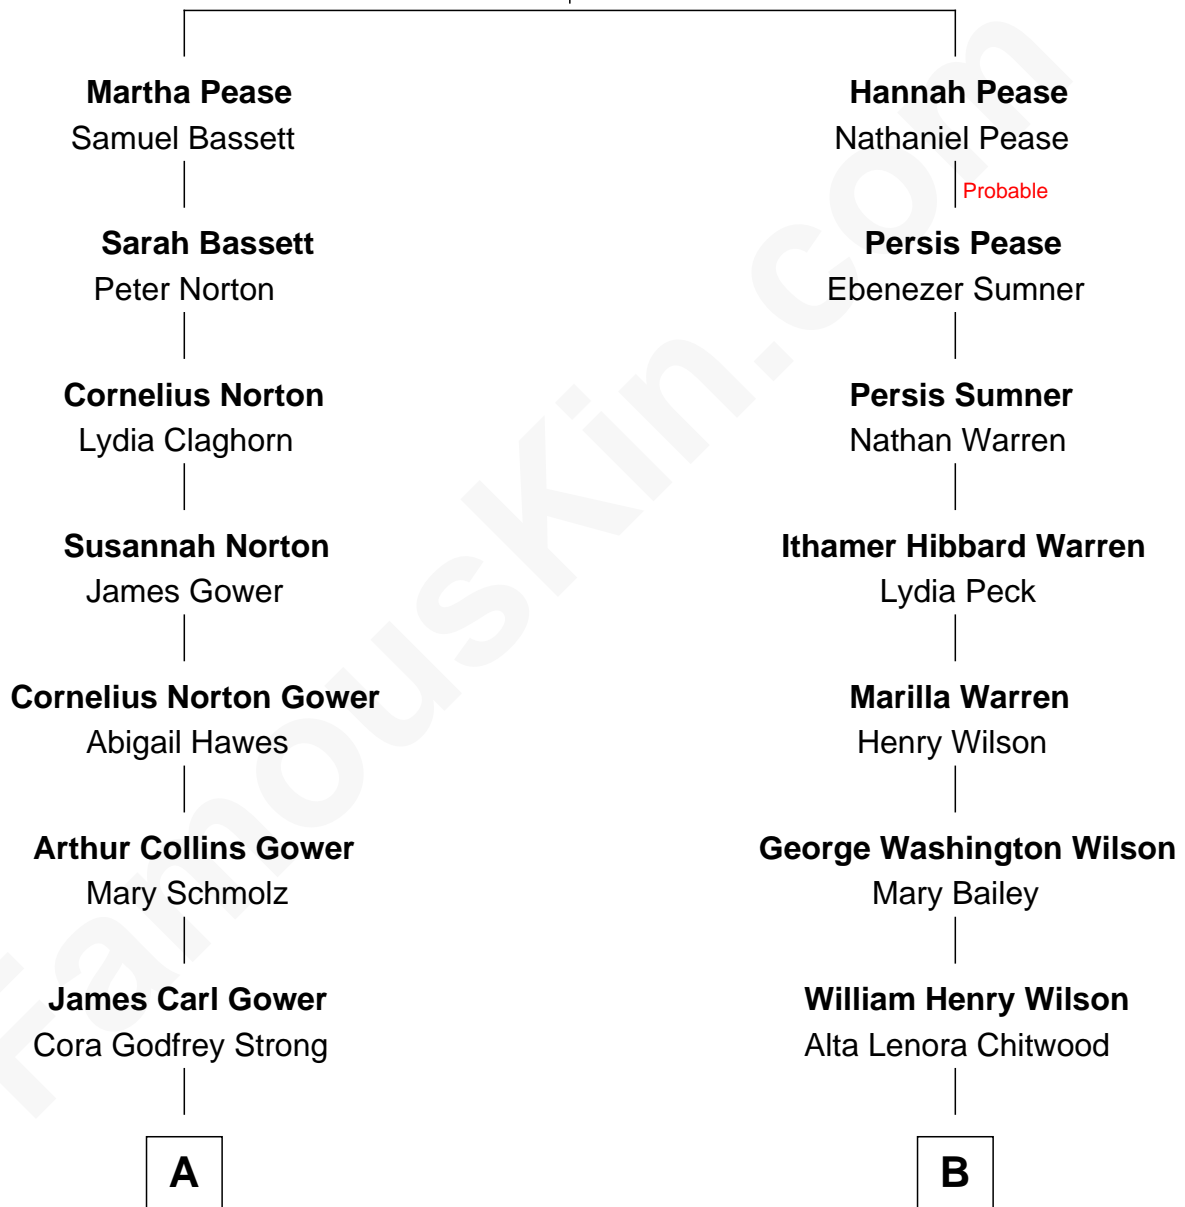

FamousKin.com Relationship Chart of

Sarah Palin

9th Governor of Alaska

9th cousin of

Mike Love

Co-Founder of The Beach Boys

Thomas Pease
Bathsheba Merry

A

Helen Louise Gower
Clement James Sheeran

Sarah Sheeran
Charles Richard Heath

Sarah Palin
9th Governor of Alaska

B

William Coral Wilson
Edith Sophia Sthole

Emily Glee Wilson
Edward Milton Love

Mike Love
Co-Founder of The Beach Boys