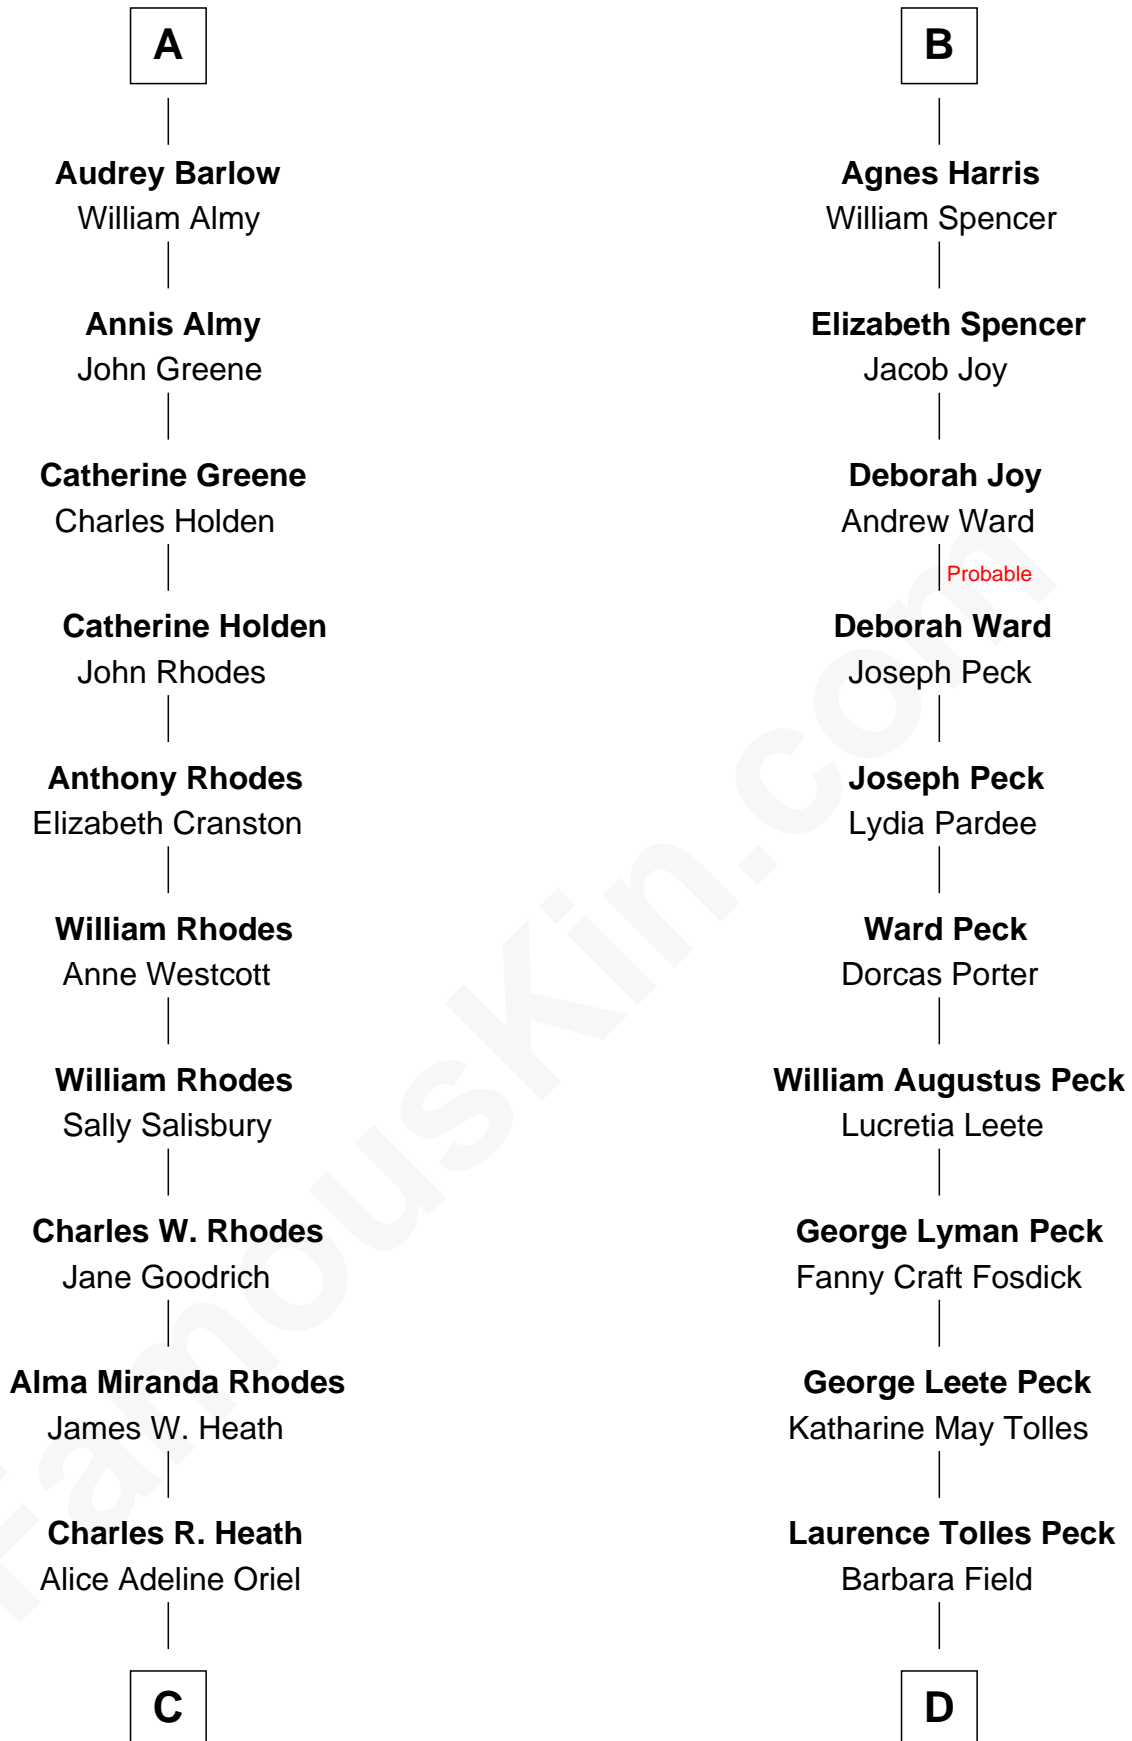

FamousKin.com Relationship Chart of

Sarah Palin

9th Governor of Alaska

18th cousin 1 time removed of

Mizuo Peck

TV and Movie Actress

Robert Poyntz
Katherine FitzNichol

FamousKin.com