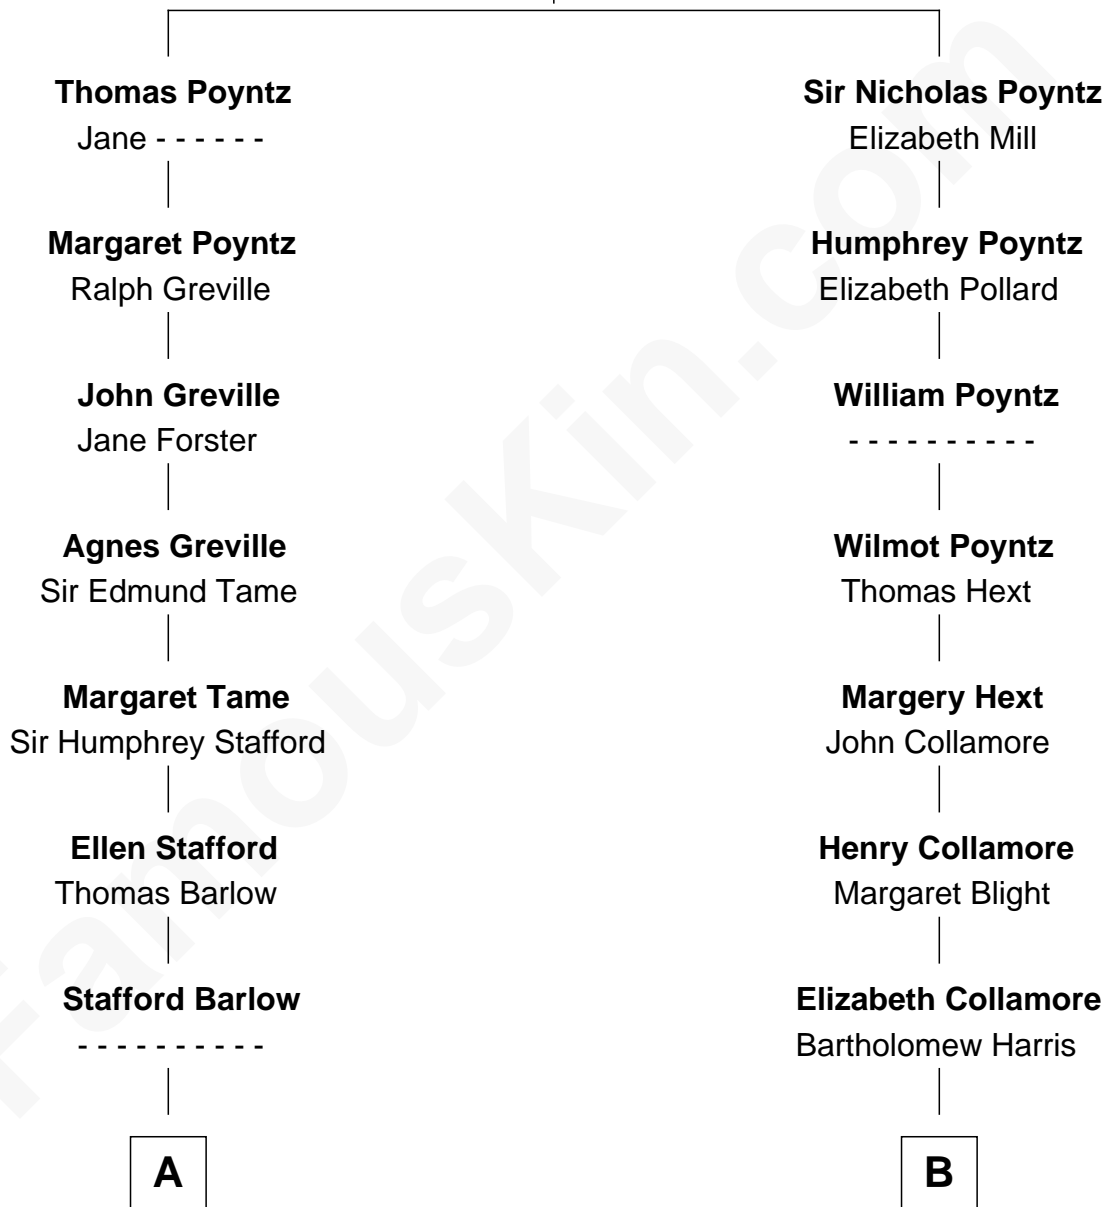

FamousKin.com Relationship Chart of

Sarah Palin

9th Governor of Alaska

18th cousin 1 time removed of

Mizuo Peck

TV and Movie Actress

Robert Poyntz
Katherine FitzNichol

FamousKin.com