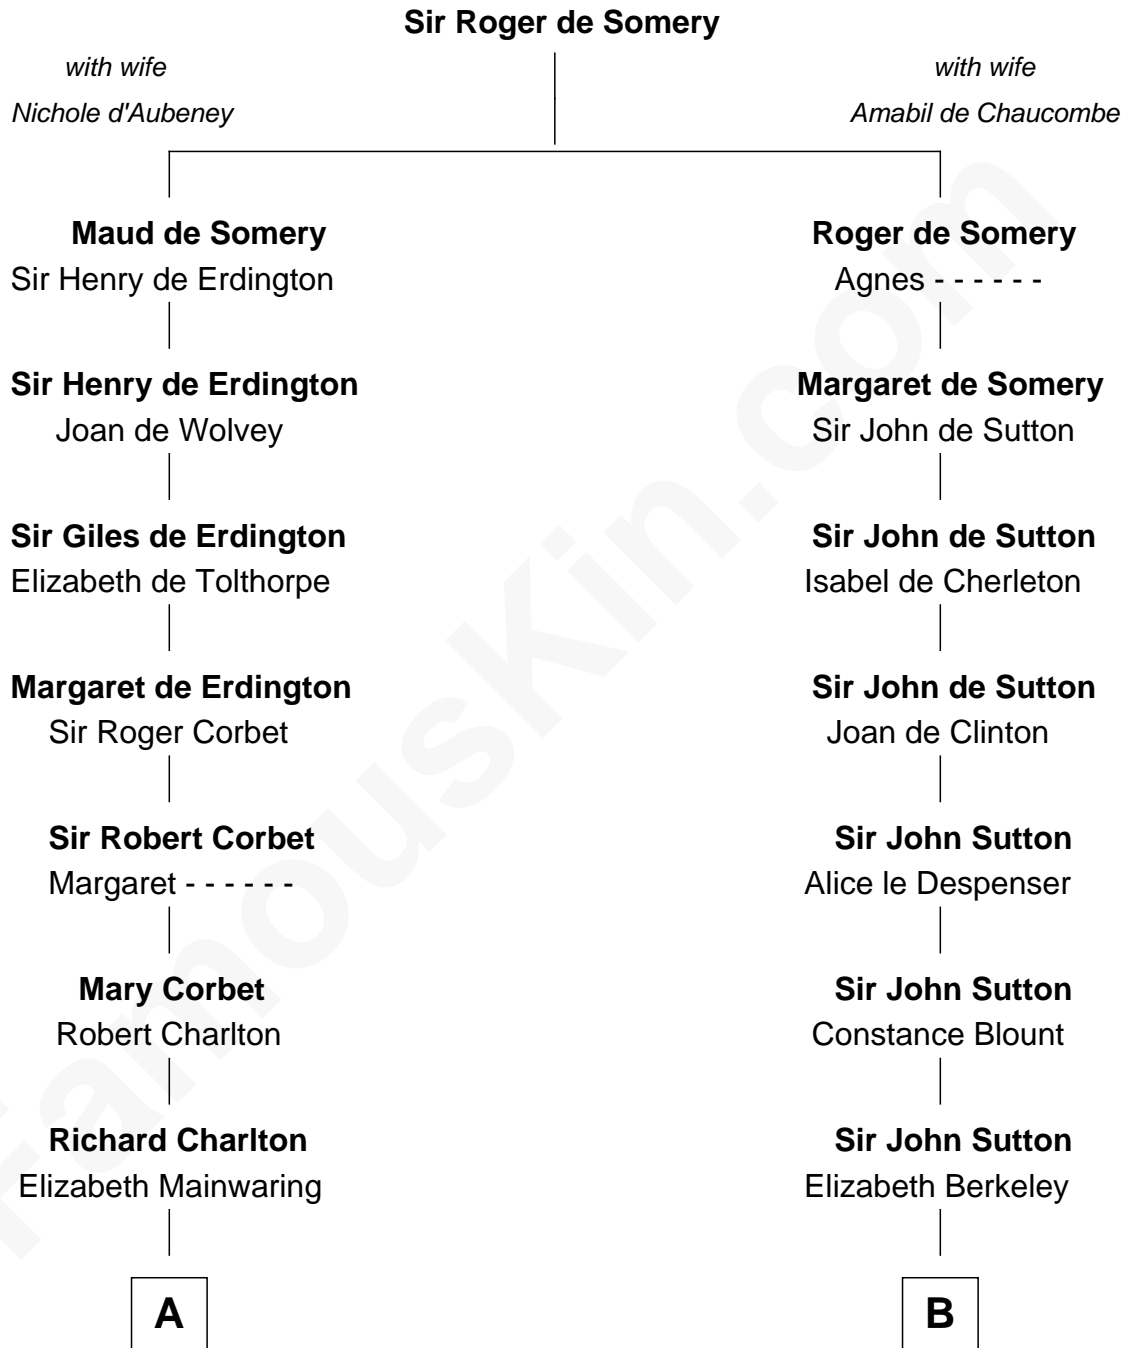

FamousKin.com

Relationship Chart of

Sarah Palin

9th Governor of Alaska

20th cousin 1 time removed of

Oliver Wendell Holmes, Jr.
U.S. Supreme Court Justice

C

Thomas S. Ruddock
Maria Nancy Newell

May Belle Ruddock
Henry Charles Brandt

Nellie Marie Brandt
Charles Francis Heath

Charles Richard Heath
Sarah Sheeran

Sarah Palin
9th Governor of Alaska

D

Oliver Wendell
Mary Jackson

Sarah Wendell
Rev. Abiel Holmes