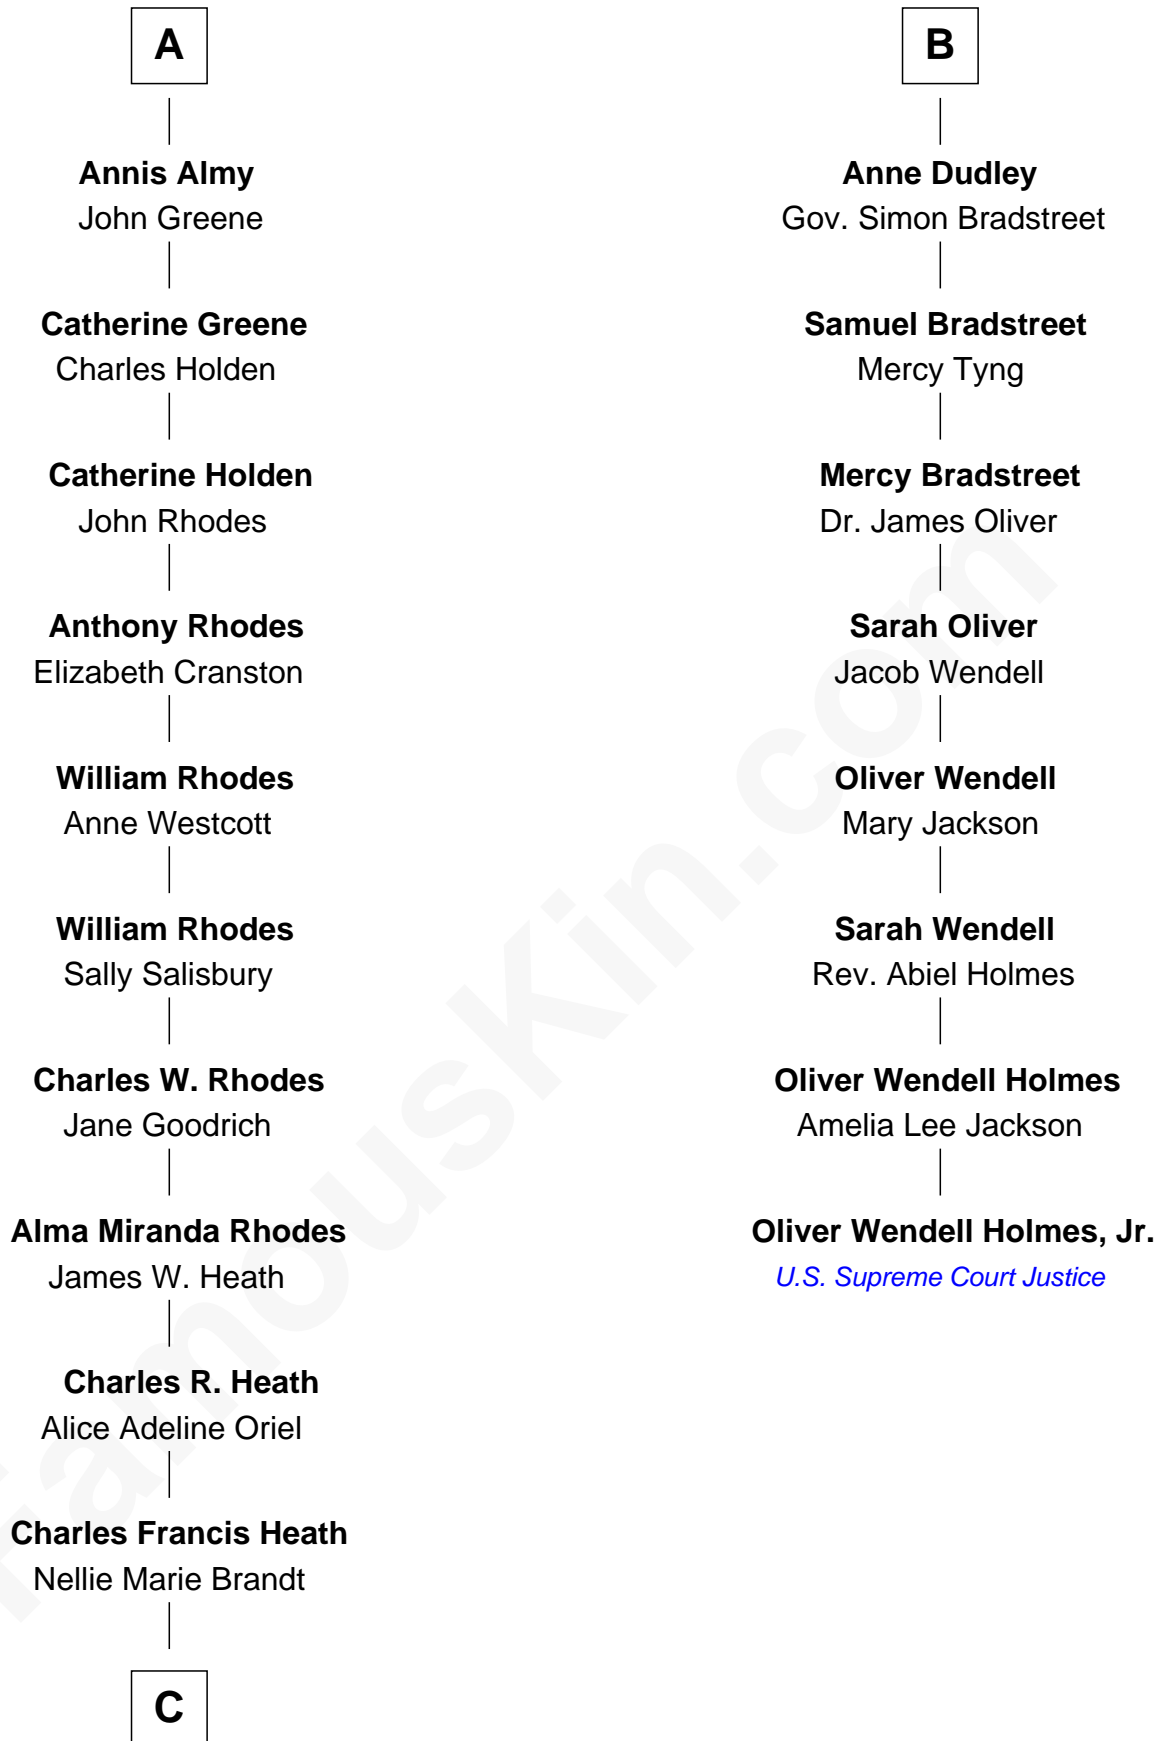

FamousKin.com

Relationship Chart of Sarah Palin

9th Governor of Alaska

14th cousin 4 times removed of

Oliver Wendell Holmes, Jr.
U.S. Supreme Court Justice

C

—
Charles Richard Heath

Sarah Sheeran

—
Sarah Palin

9th Governor of Alaska

FamousKin.com