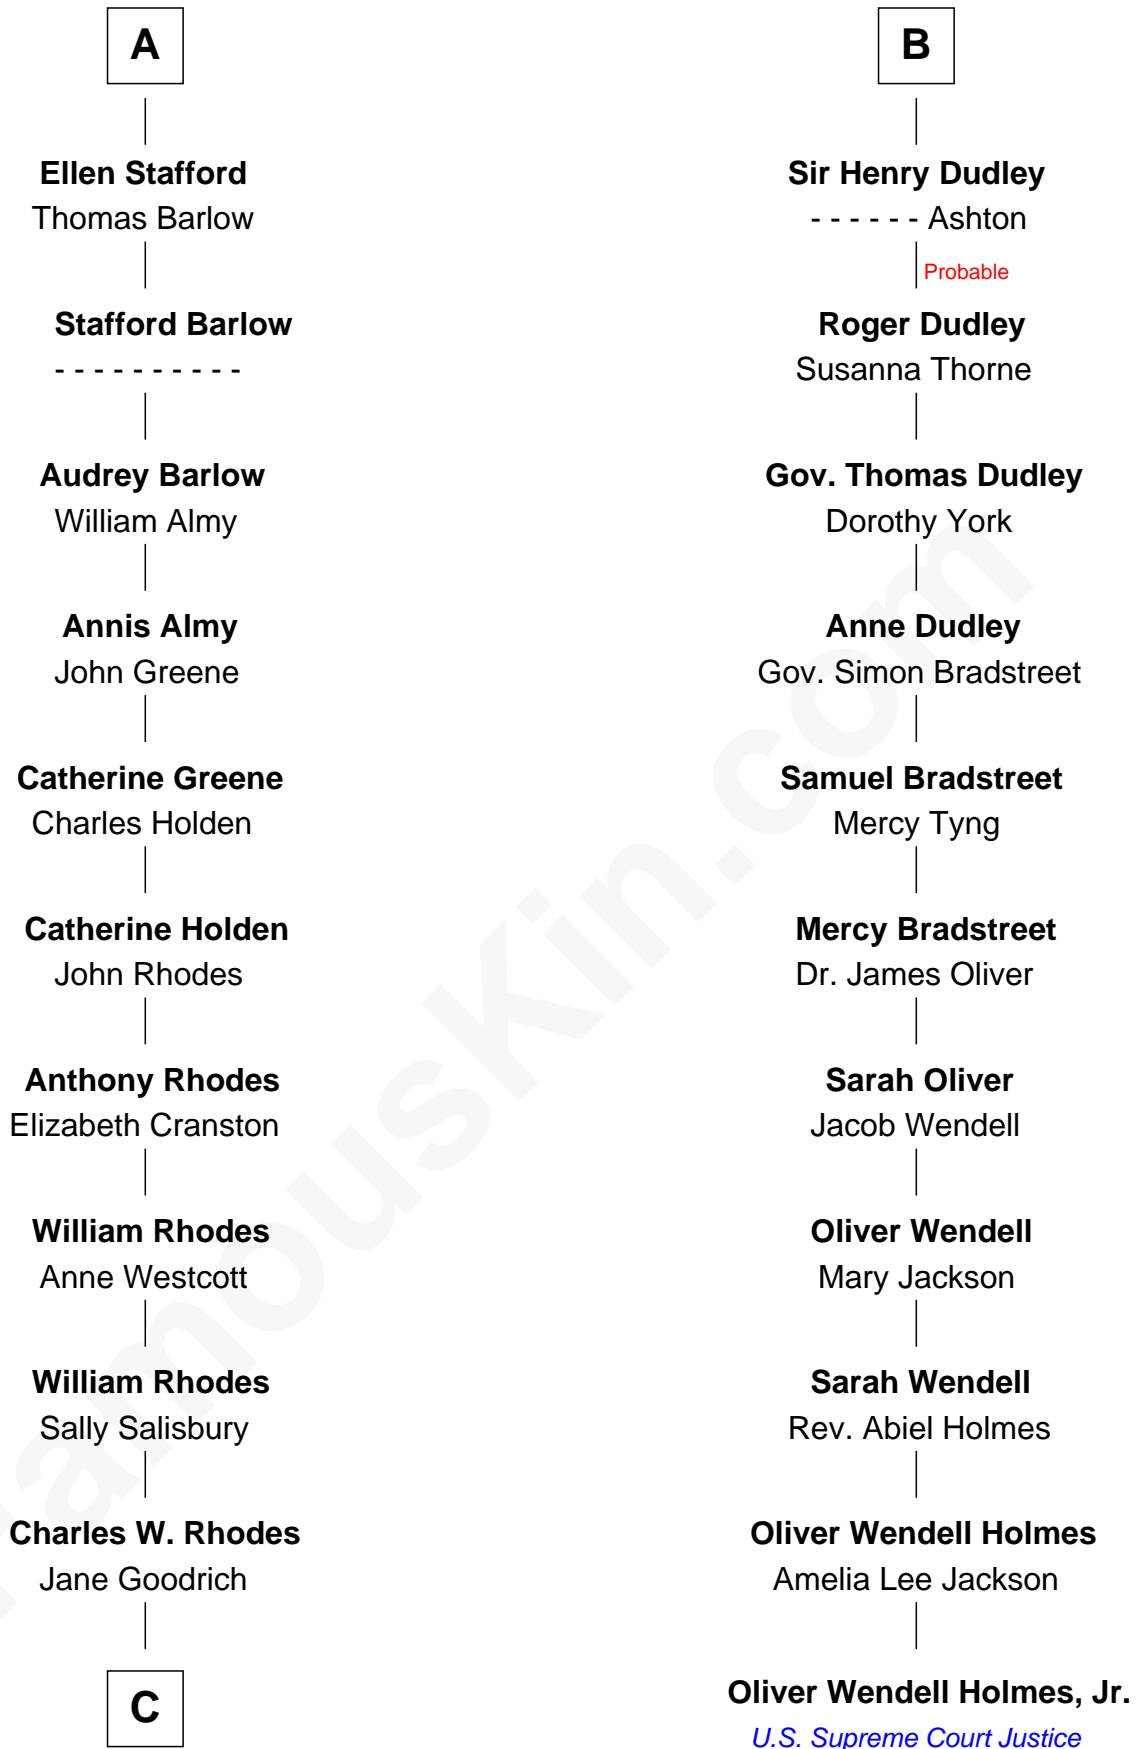

## Relationship Chart of Sarah Palin

9th Governor of Alaska

17th cousin 4 times removed of

**Oliver Wendell Holmes, Jr.**

U.S. Supreme Court Justice

**C**

Alma Miranda Rhodes

James W. Heath

Charles R. Heath

Alice Adeline Oriel

Charles Francis Heath

Nellie Marie Brandt

Charles Richard Heath

Sarah Sheeran

**Sarah Palin**

*9th Governor of Alaska*