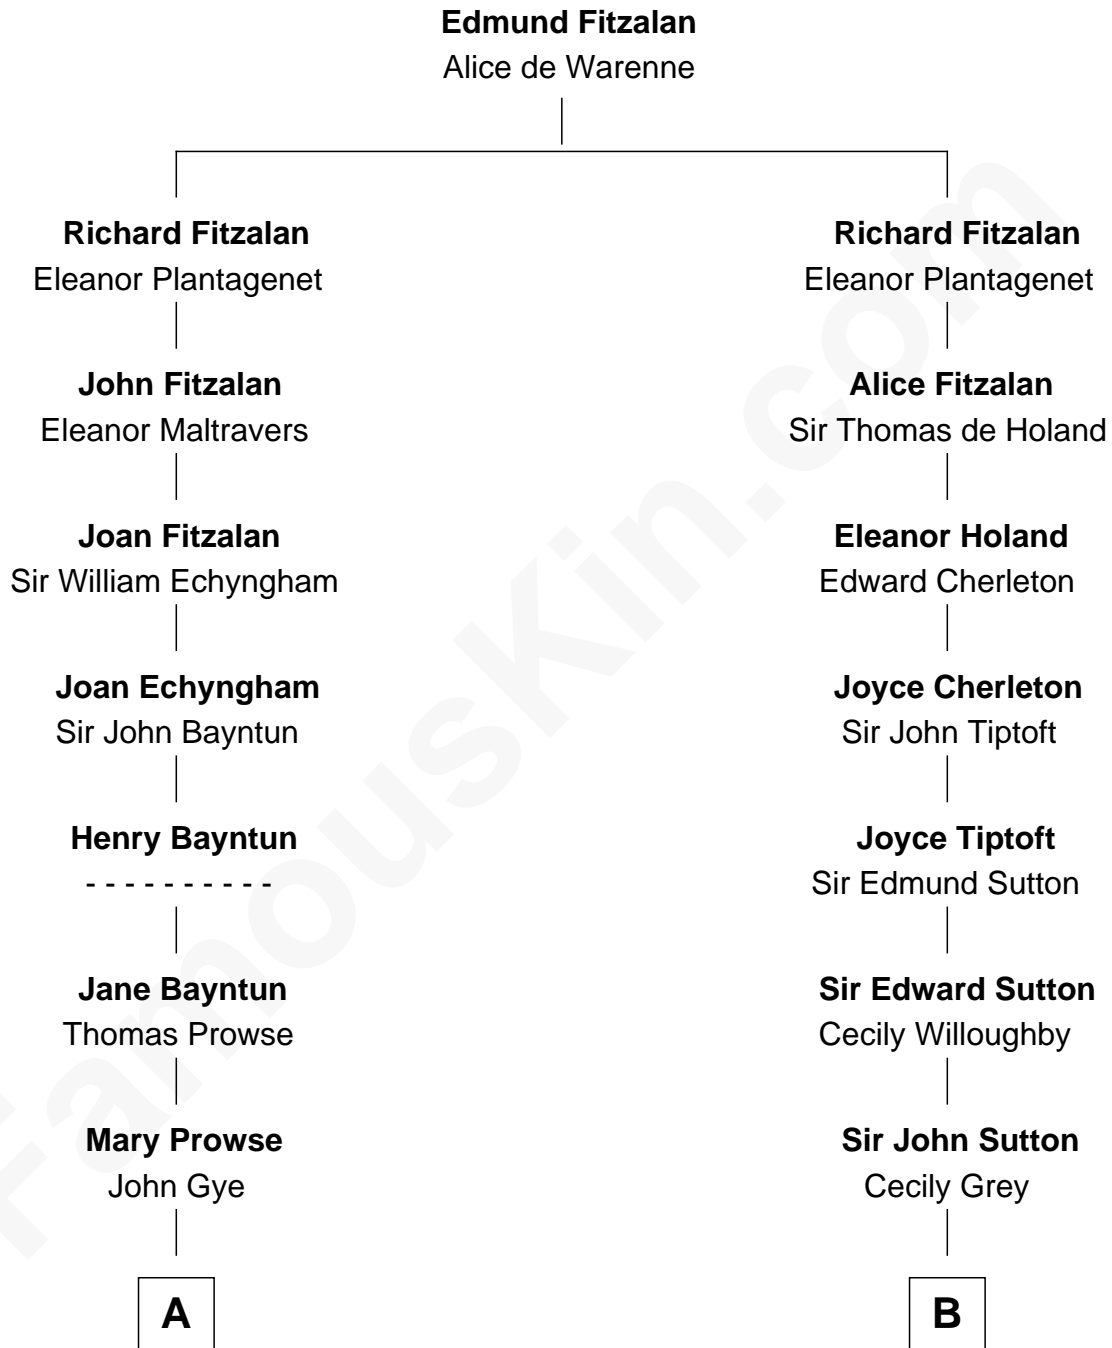

FamousKin.com

Relationship Chart of Sarah Palin

9th Governor of Alaska

17th cousin 2 times removed of

Oliver Wendell Holmes, Jr.
U.S. Supreme Court Justice

C

—
Nellie Marie Brandt
Charles Francis Heath

—
Charles Richard Heath
Sarah Sheeran

—
Sarah Palin
9th Governor of Alaska

FamousKin.com