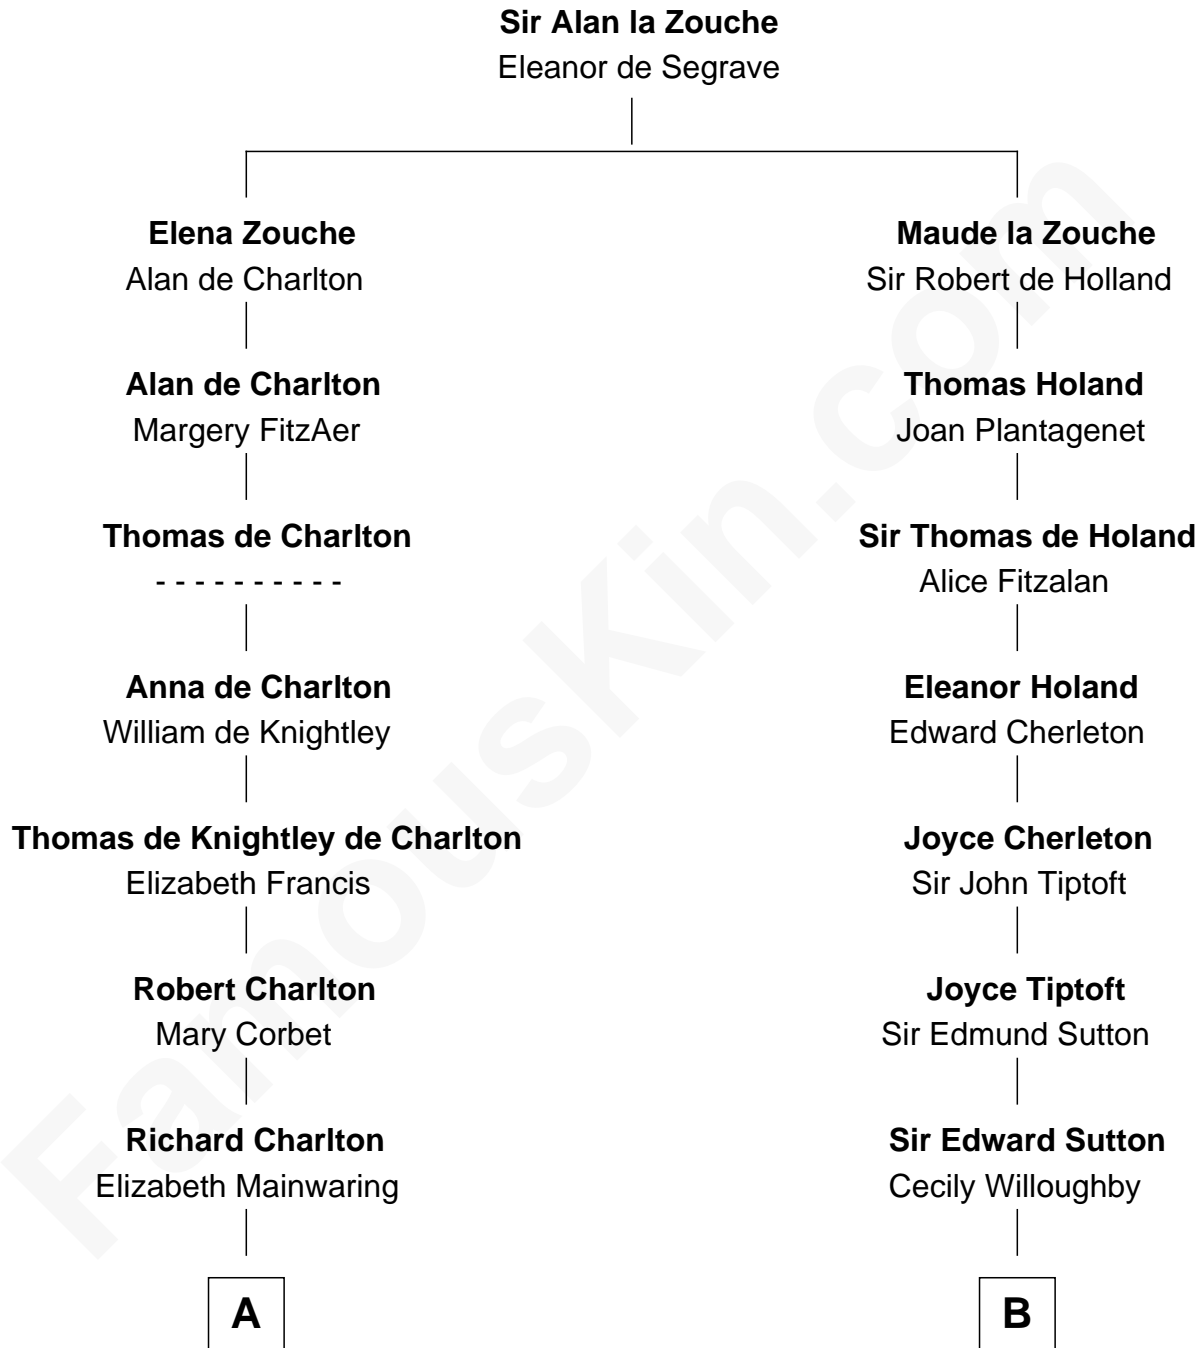

FamousKin.com

Relationship Chart of Sarah Palin

9th Governor of Alaska

18th cousin 3 times removed of

Oliver Wendell Holmes, Jr.

U.S. Supreme Court Justice

C

Thomas S. Ruddock
Maria Nancy Newell

May Belle Ruddock
Henry Charles Brandt

Nellie Marie Brandt
Charles Francis Heath

Charles Richard Heath
Sarah Sheeran

Sarah Palin
9th Governor of Alaska

D

Oliver Wendell Holmes
Amelia Lee Jackson

Oliver Wendell Holmes, Jr.
U.S. Supreme Court Justice