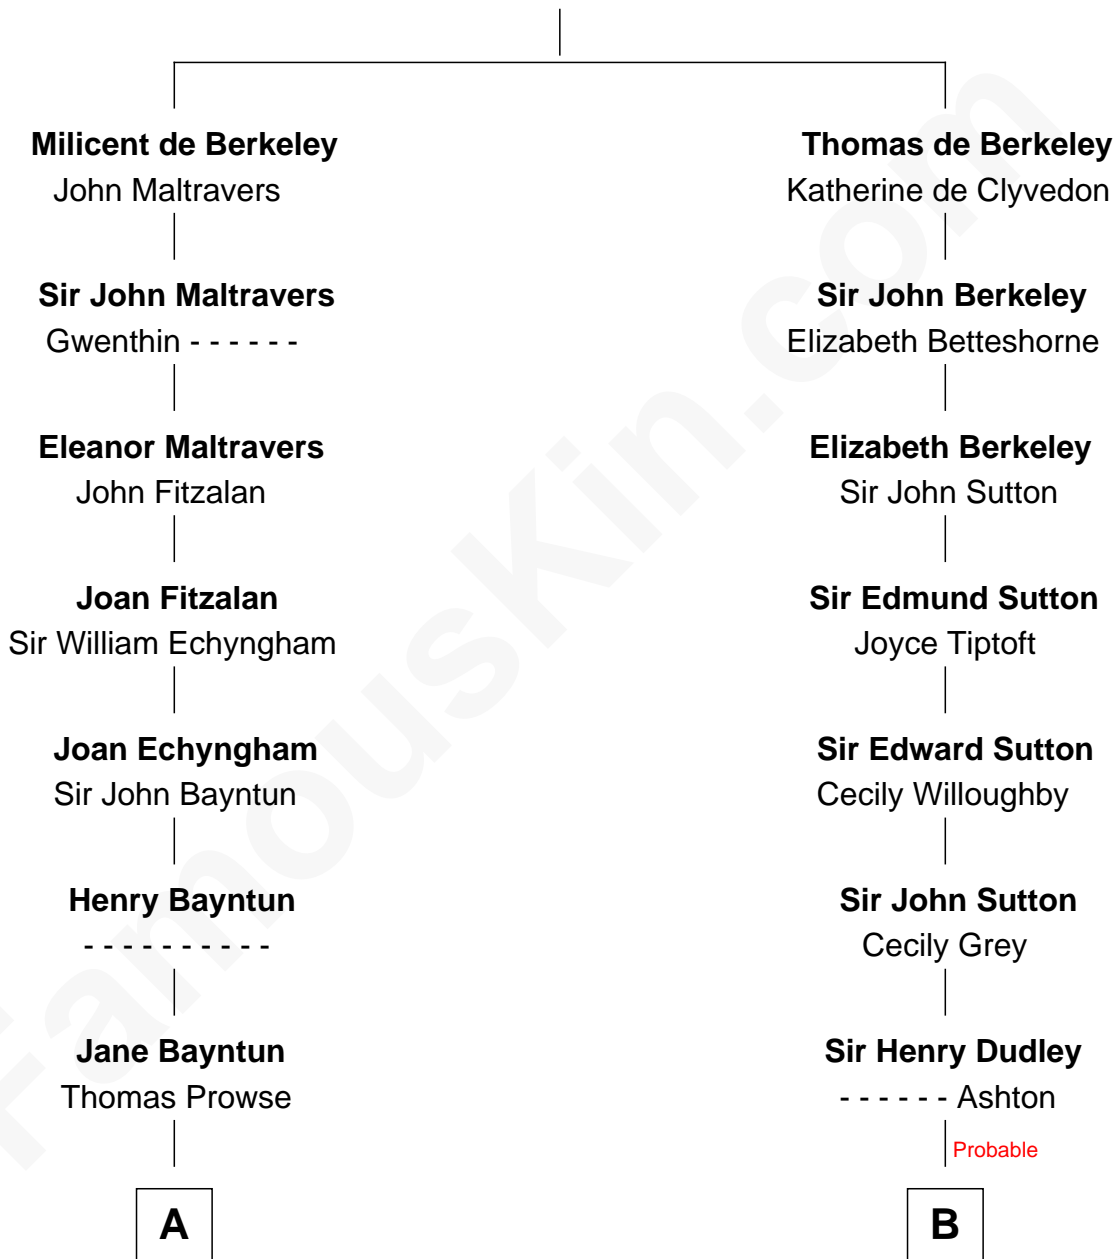

FamousKin.com

Relationship Chart of Sarah Palin

9th Governor of Alaska

16th cousin 4 times removed of

Oliver Wendell Holmes, Jr.
U.S. Supreme Court Justice

Sir Maurice de Berkeley
Eve la Zouche

C

—
May Belle Ruddock
Henry Charles Brandt

—
Nellie Marie Brandt
Charles Francis Heath

—
Charles Richard Heath
Sarah Sheeran

—
Sarah Palin
9th Governor of Alaska

FamousKin.com