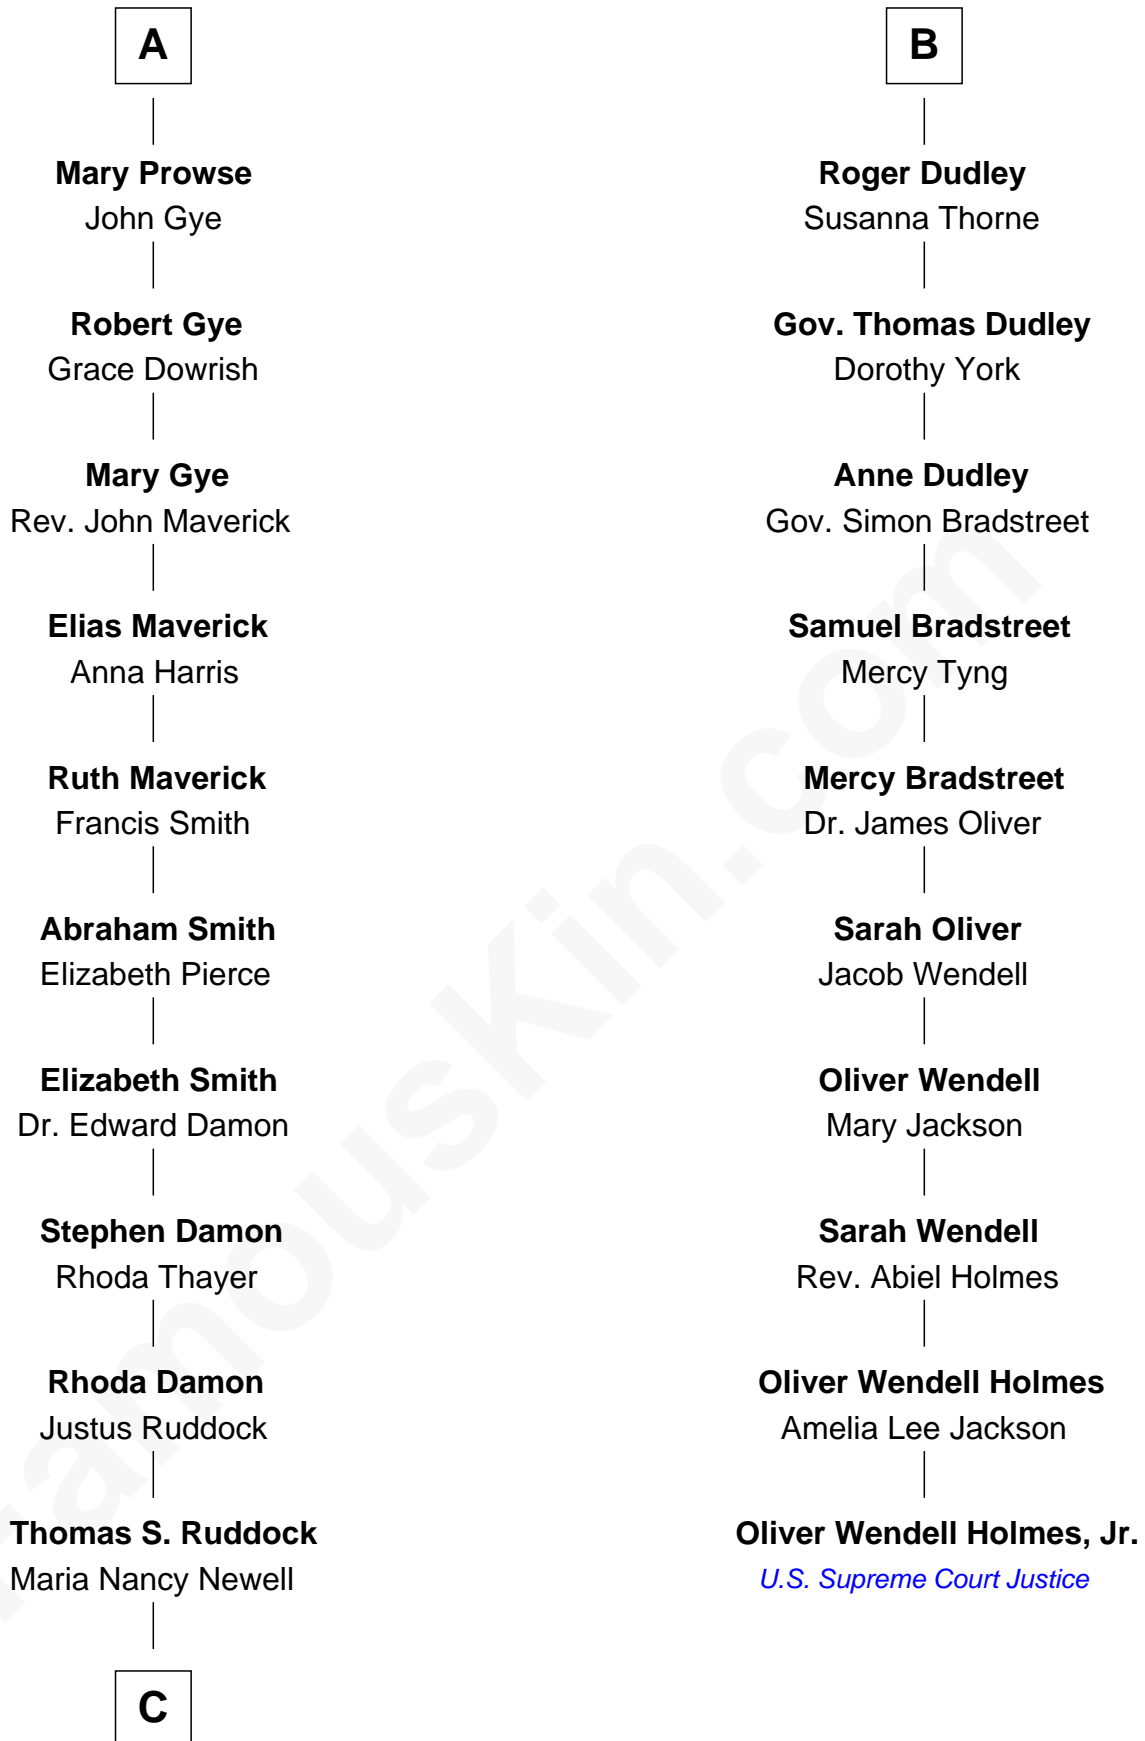

FamousKin.com

Relationship Chart of Sarah Palin

9th Governor of Alaska

16th cousin 4 times removed of

Oliver Wendell Holmes, Jr.
U.S. Supreme Court Justice

Sir Maurice de Berkeley
Eve la Zouche

C

—
May Belle Ruddock
Henry Charles Brandt

—
Nellie Marie Brandt
Charles Francis Heath

—
Charles Richard Heath
Sarah Sheeran

—
Sarah Palin
9th Governor of Alaska

FamousKin.com