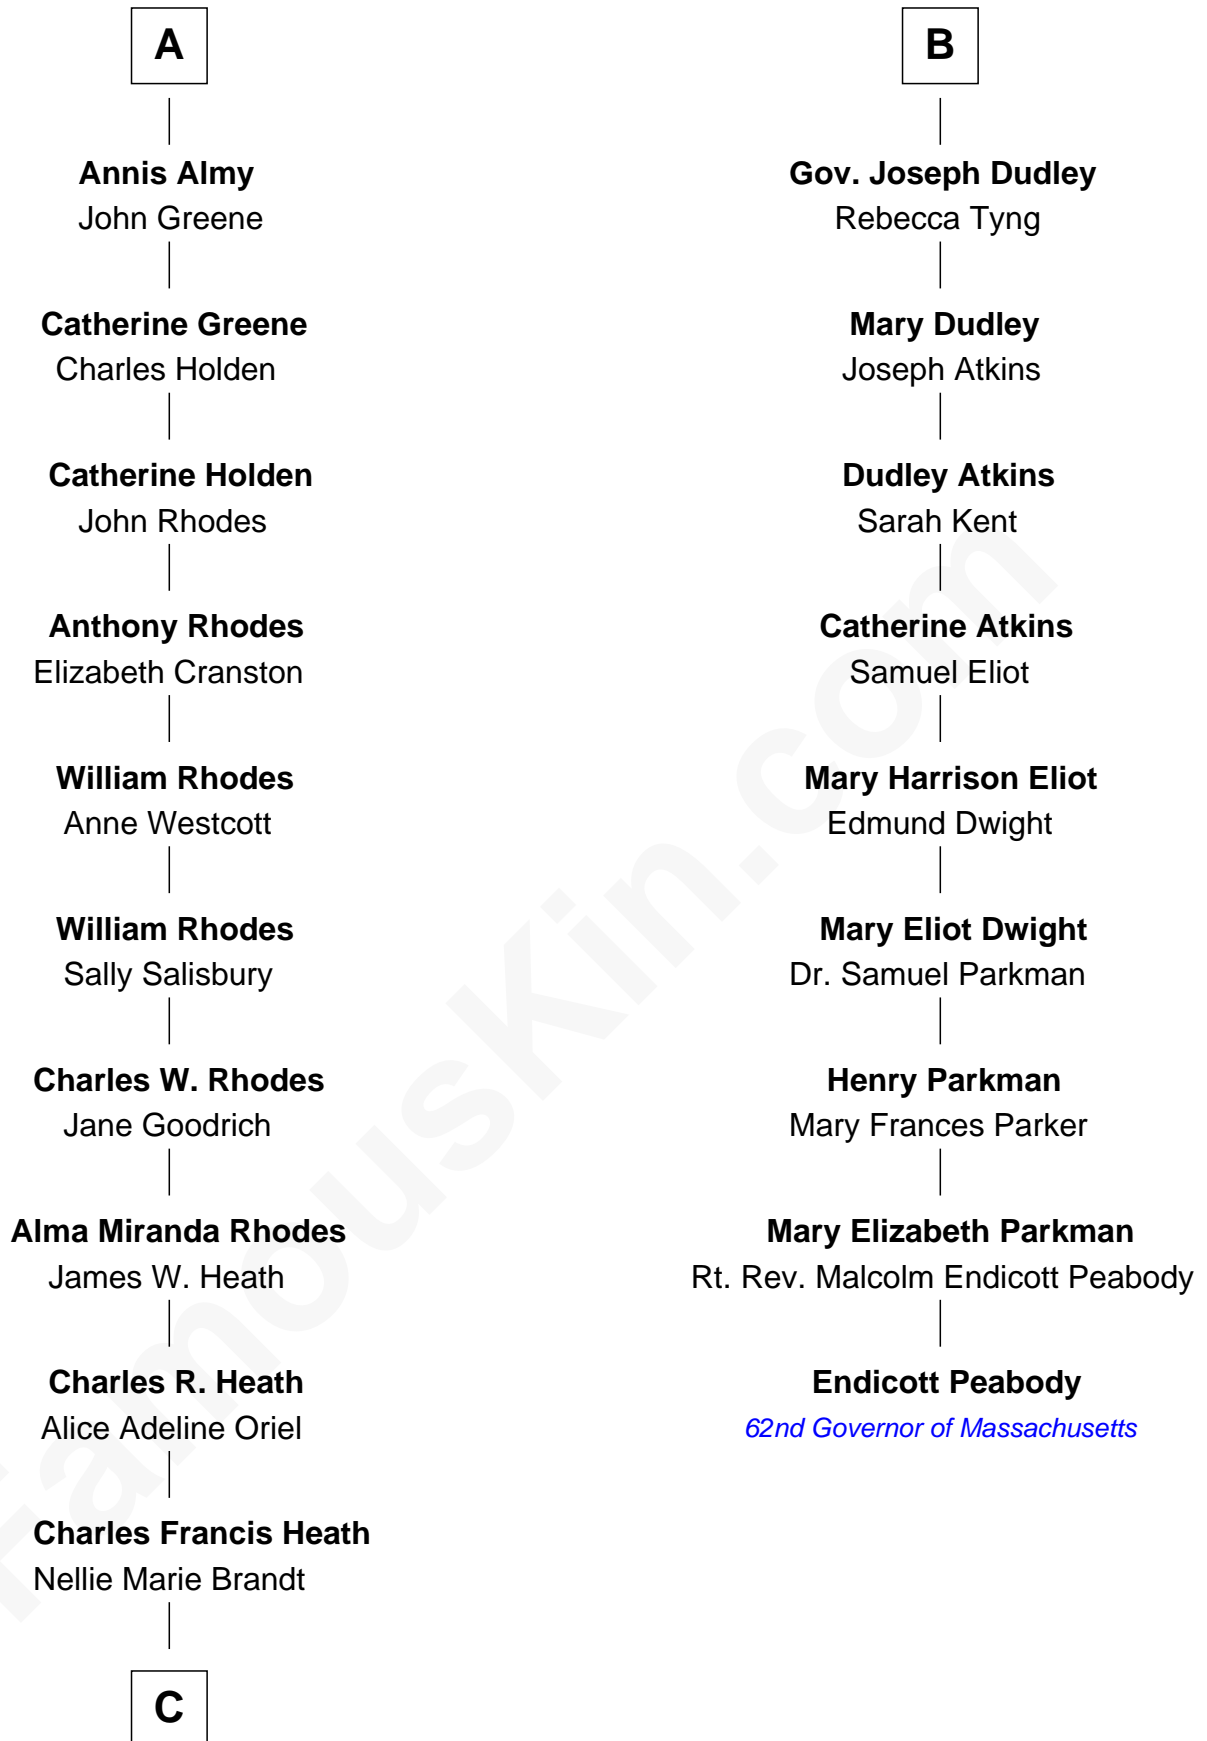

FamousKin.com Relationship Chart of

Sarah Palin

9th Governor of Alaska

15th cousin 3 times removed of

Endicott Peabody

62nd Governor of Massachusetts

C

—
Charles Richard Heath

Sarah Sheeran

—
Sarah Palin

9th Governor of Alaska

FamousKin.com