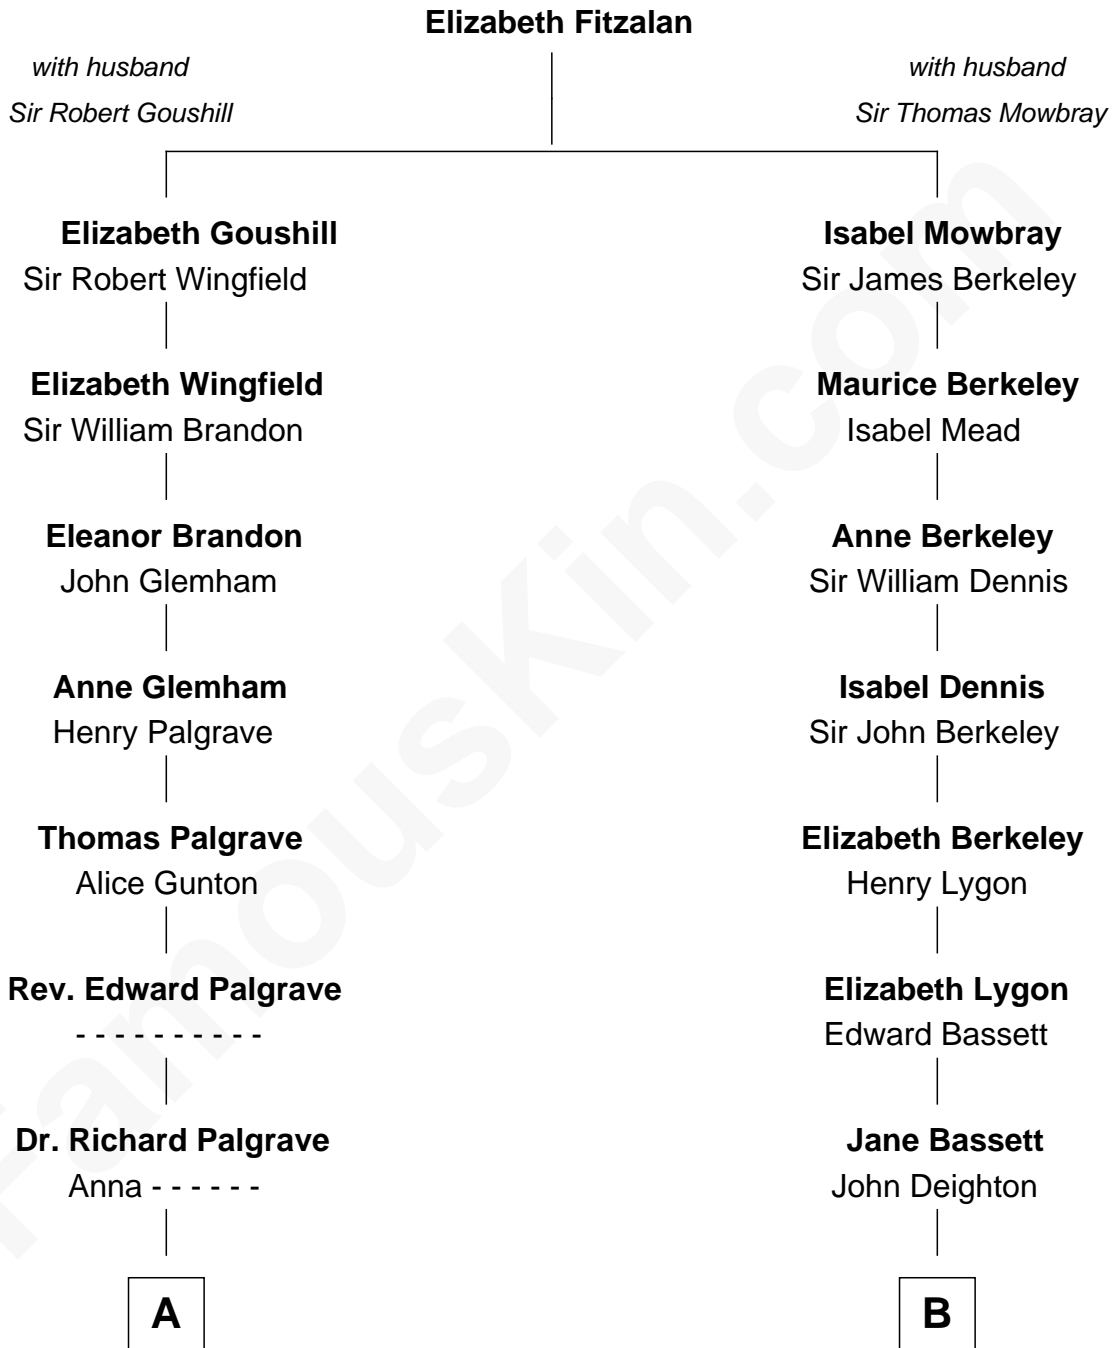

FamousKin.com

Relationship Chart of Sarah Palin

9th Governor of Alaska

16th cousin 3 times removed of

Endicott Peabody

62nd Governor of Massachusetts

C

—
Charles Francis Heath

Nellie Marie Brandt

—
Charles Richard Heath

Sarah Sheeran

—
Sarah Palin

9th Governor of Alaska

FamousKin.com