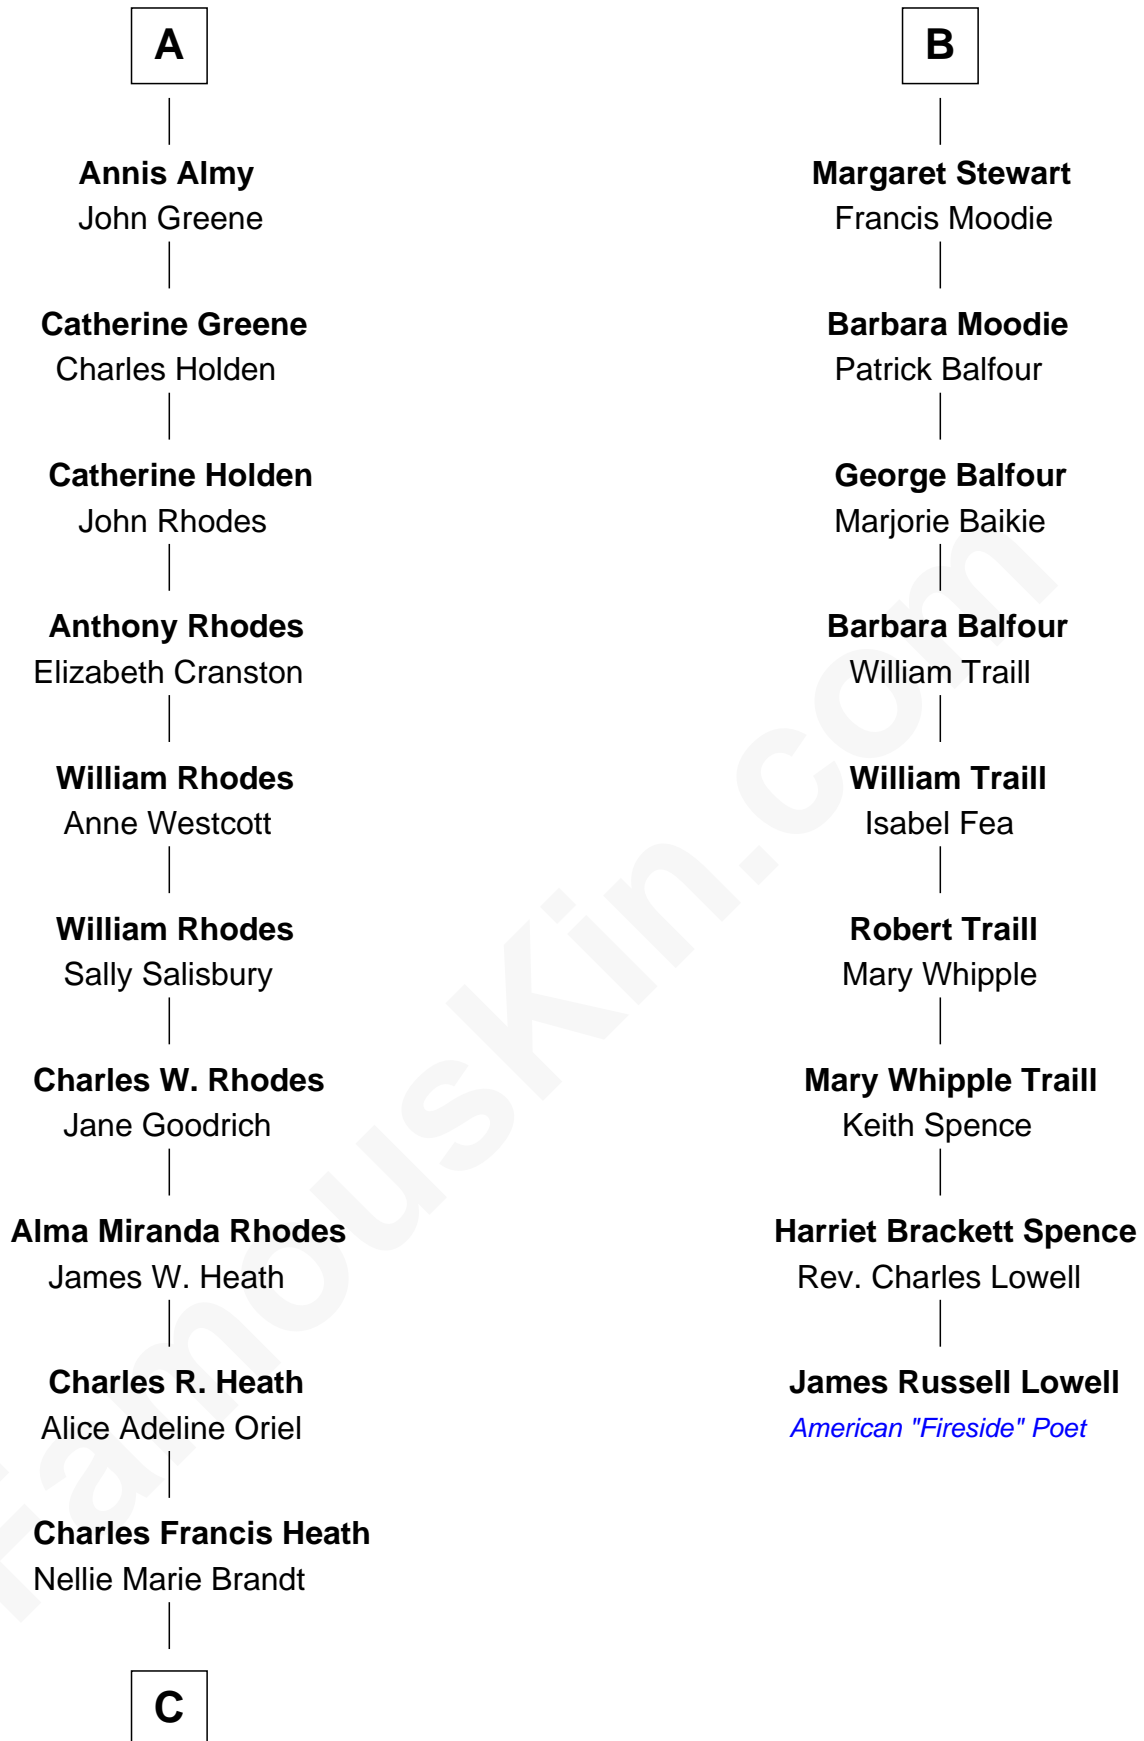

FamousKin.com Relationship Chart of

Sarah Palin

9th Governor of Alaska

15th cousin 3 times removed of

James Russell Lowell

American "Fireside" Poet

Richard Woodville

Joan Bedlisgate

C

—
Charles Richard Heath

Sarah Sheeran

—
Sarah Palin

9th Governor of Alaska

FamousKin.com