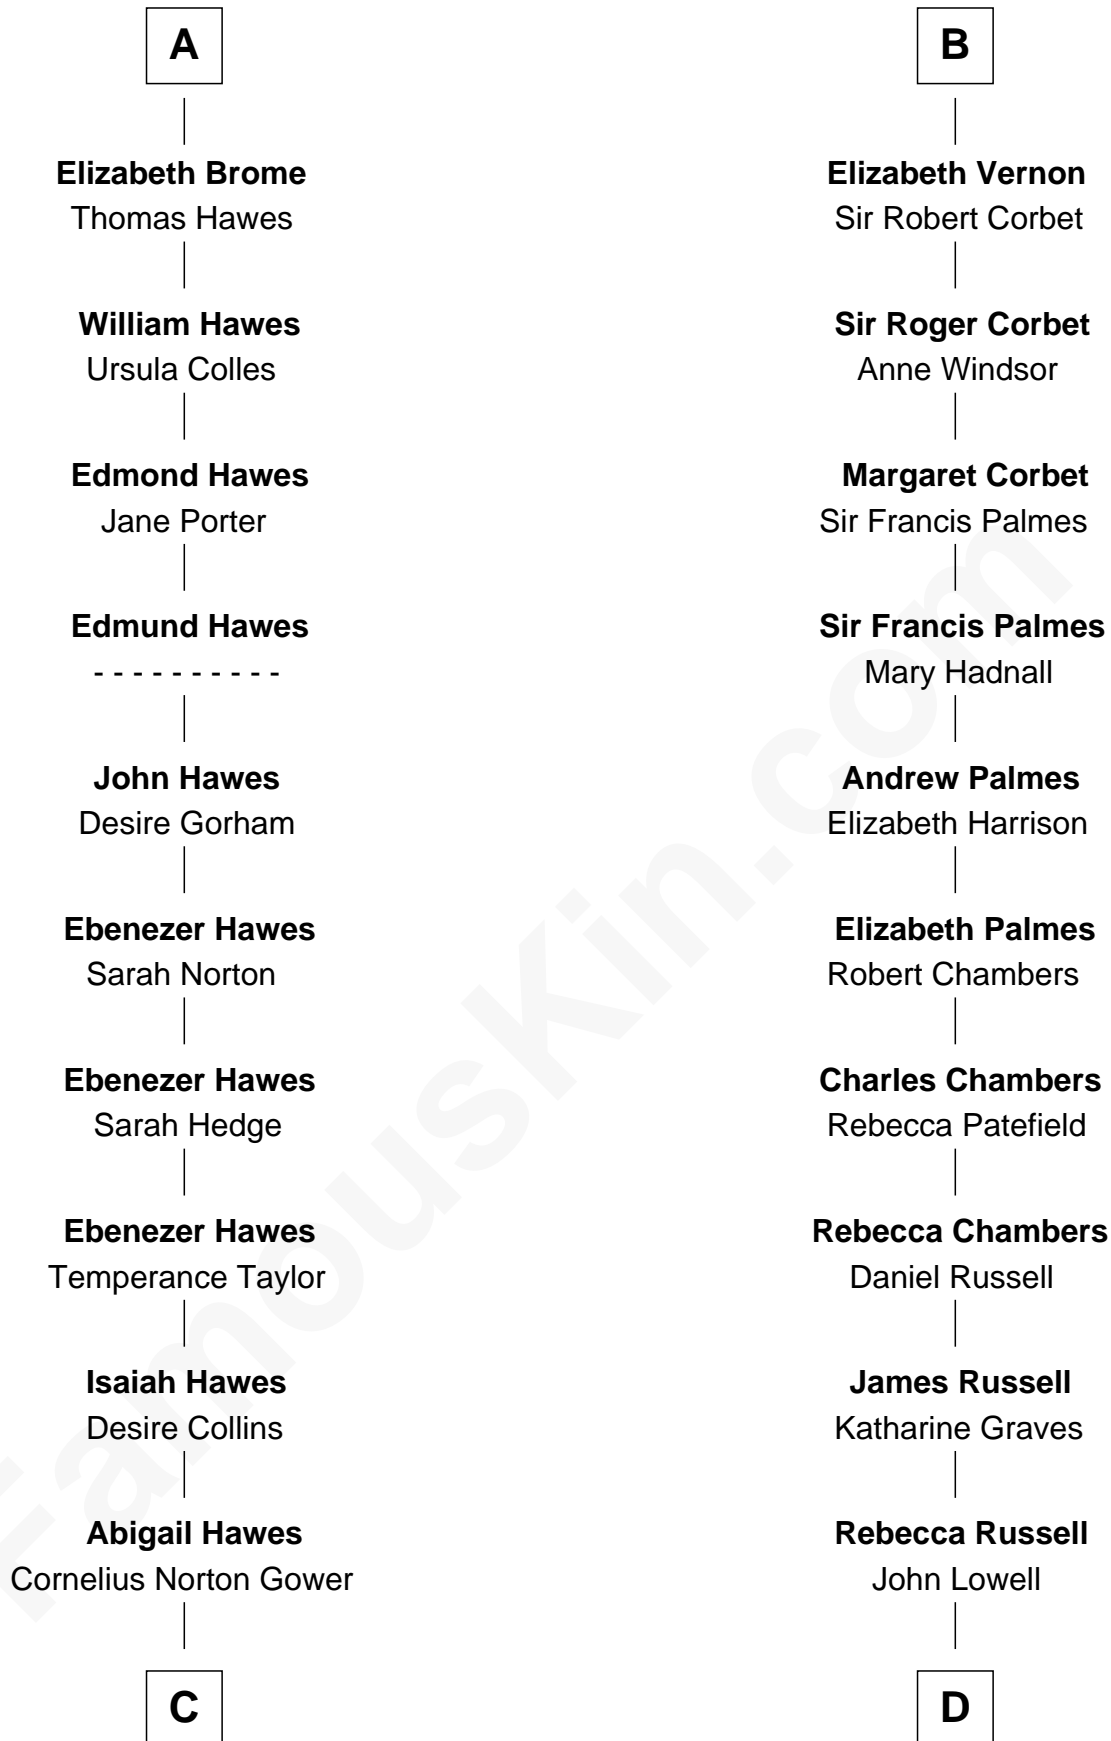

## Relationship Chart of

### Sarah Palin

9th Governor of Alaska

18th cousin 3 times removed of

**James Russell Lowell**

American "Fireside" Poet

**Sir Robert de Ros**

Isabel de Aubeney

**C**

**Arthur Collins Gower**

Mary Schmolz

**James Carl Gower**

Cora Godfrey Strong

**Helen Louise Gower**

Clement James Sheeran

**Sarah Sheeran**

Charles Richard Heath