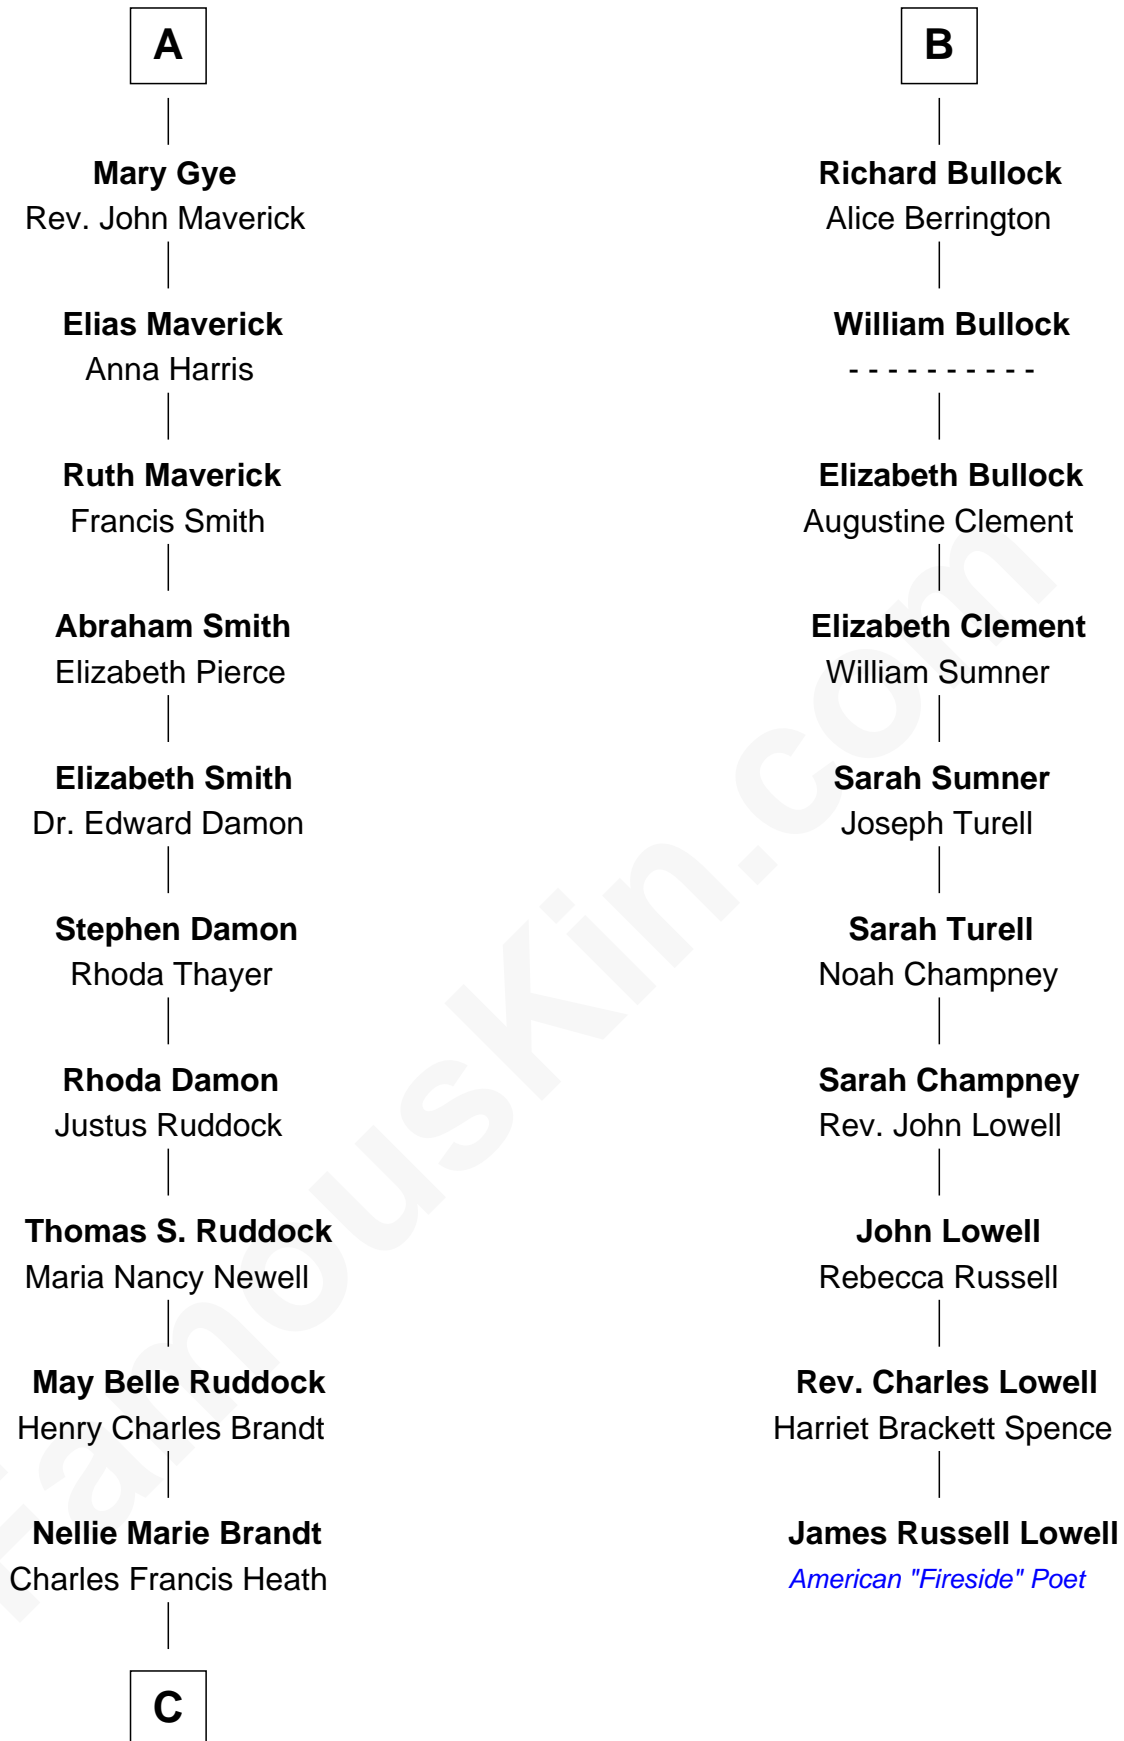

## Relationship Chart of Sarah Palin

9th Governor of Alaska

16th cousin 2 times removed of

**James Russell Lowell**

American "Fireside" Poet

**C**

—  
**Charles Richard Heath**

Sarah Sheeran

—  
**Sarah Palin**

*9th Governor of Alaska*

FamousKin.com