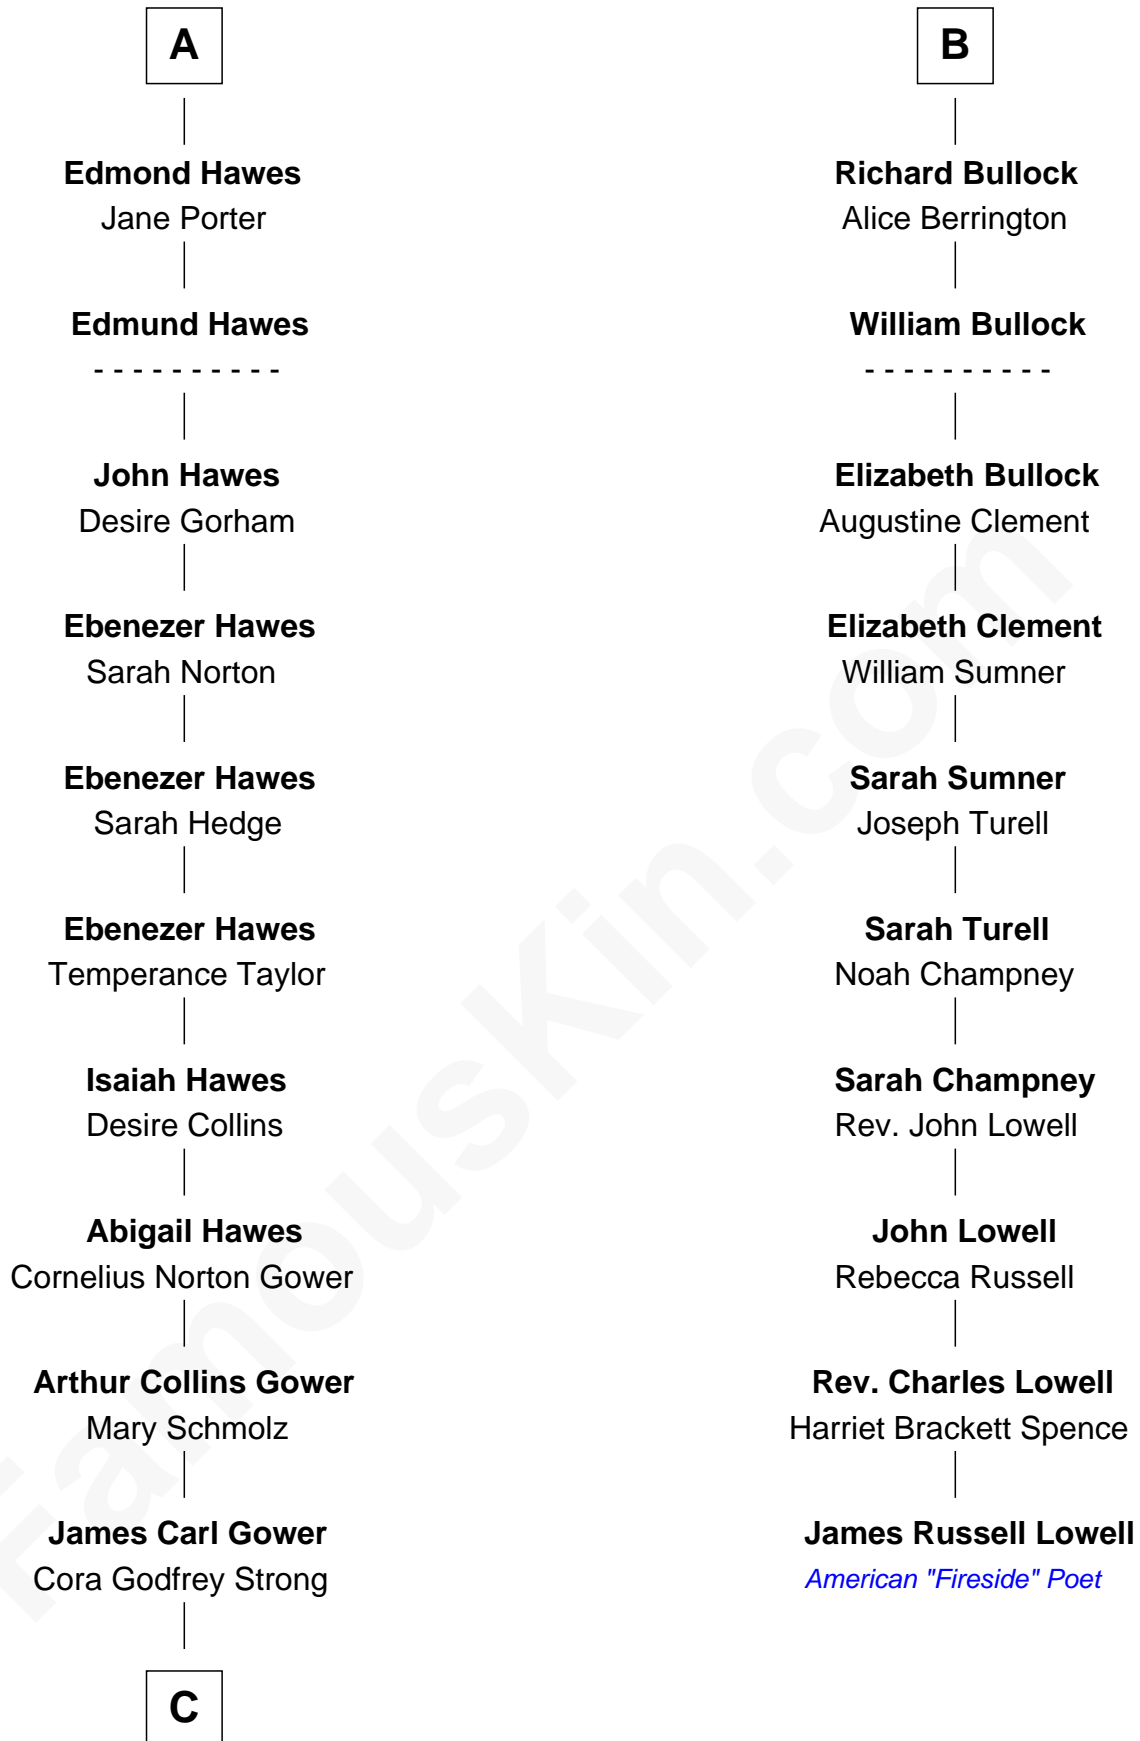

FamousKin.com Relationship Chart of

Sarah Palin

9th Governor of Alaska

16th cousin 3 times removed of

James Russell Lowell

American "Fireside" Poet

Sir John Howard

Alice de Bois

A

Sir Robert Howard
Margaret de Scales

Sir John Howard
Margaret de Plaiz

Sir John Howard
Joan Walton

Elizabeth Howard
Sir John de Vere

Joan de Vere
Sir William Norreys

Margaret Norreys
Gilbert Bullock

Thomas Bullock
Alice Kingsmill

B

C

—
Helen Louise Gower
Clement James Sheeran

—
Sarah Sheeran
Charles Richard Heath

—
Sarah Palin
9th Governor of Alaska

FamousKin.com