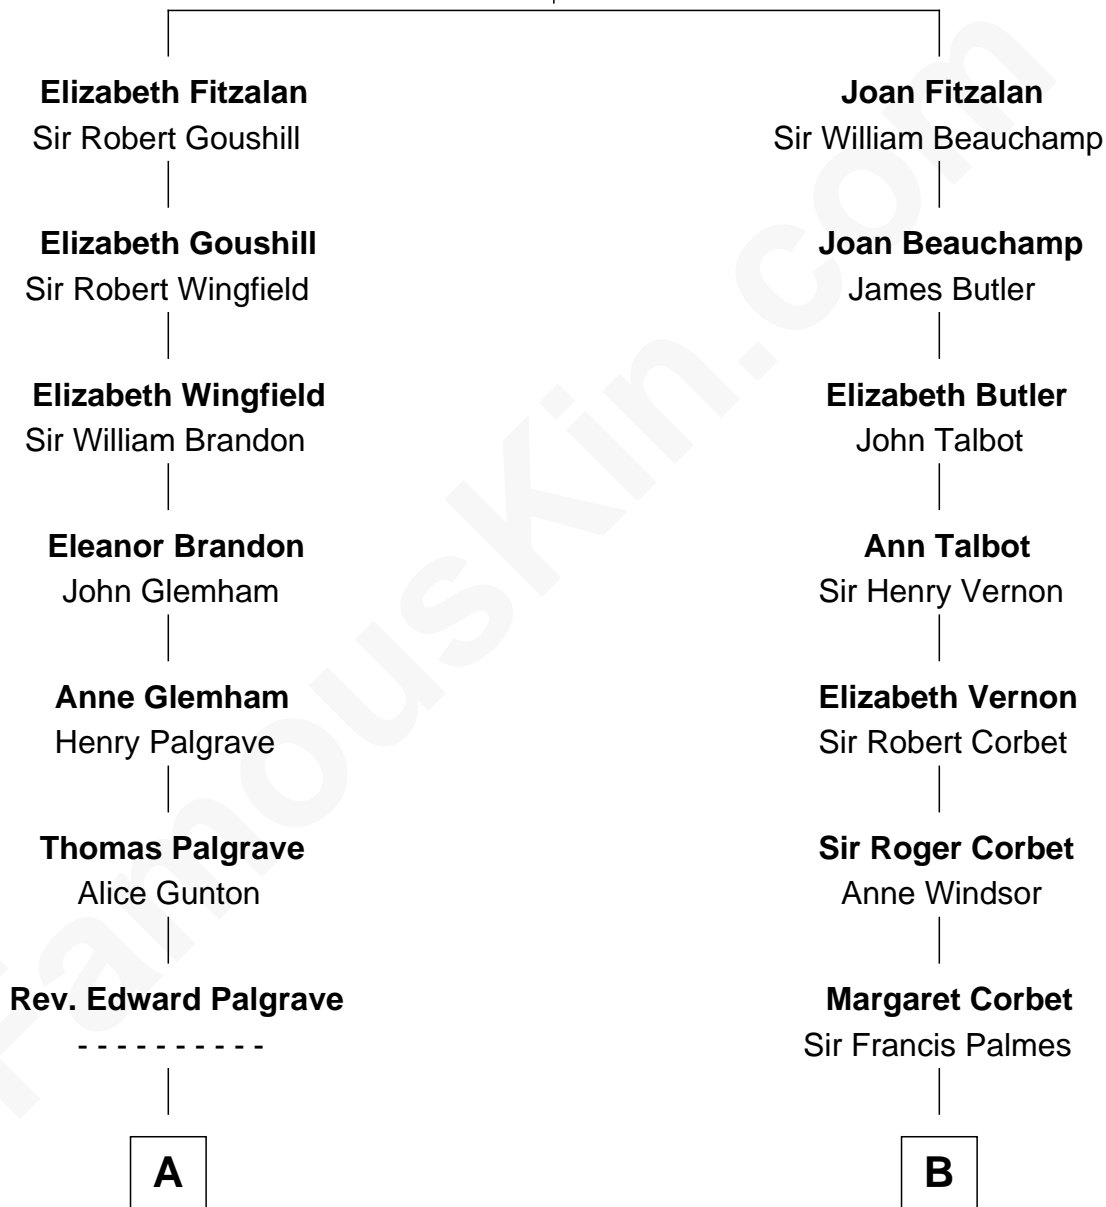

FamousKin.com

Relationship Chart of Sarah Palin

9th Governor of Alaska

15th cousin 5 times removed of

James Russell Lowell

American "Fireside" Poet

Sir Richard Fitzalan

Elizabeth de Bohun

C

—
Charles R. Heath
Alice Adeline Oriel

—
Charles Francis Heath
Nellie Marie Brandt

—
Charles Richard Heath
Sarah Sheeran

—
Sarah Palin
9th Governor of Alaska

FamousKin.com