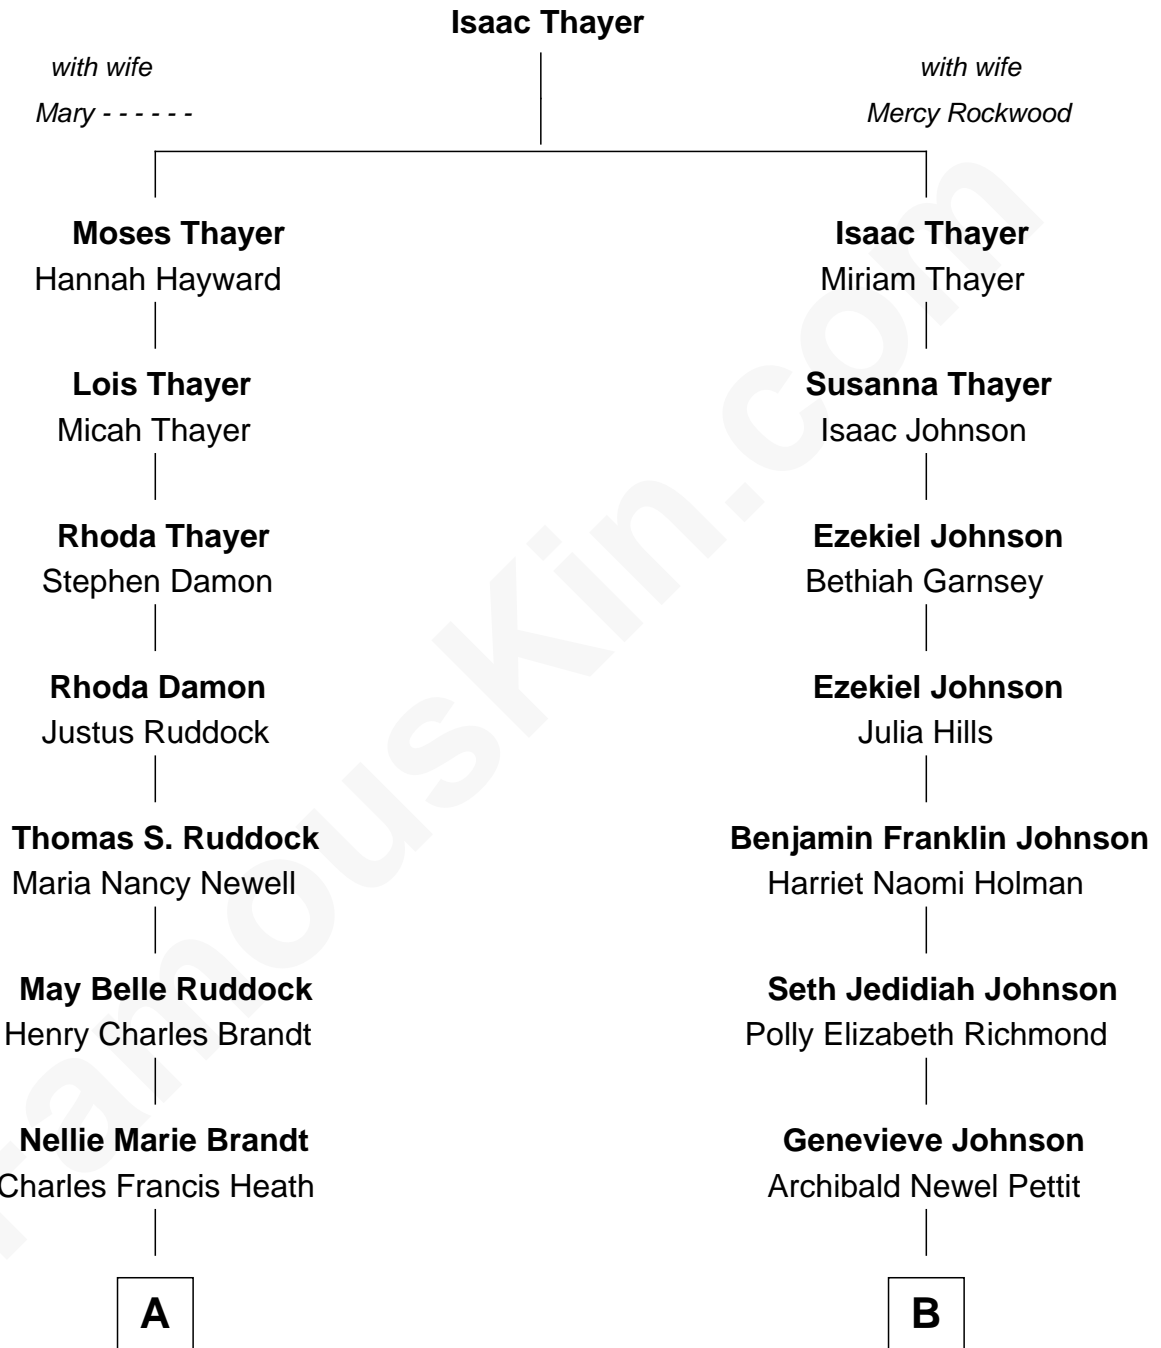

FamousKin.com Relationship Chart of

Sarah Palin

9th Governor of Alaska

8th cousin 1 time removed of

Elizabeth Smart

Founder of Elizabeth Smart Foundation

A

Charles Richard Heath

Sarah Sheeran

Sarah Palin

9th Governor of Alaska

B

Genevieve Pettit

Myron LeGrande Francom

Lois Ann Francom

Edward Sharp Smart