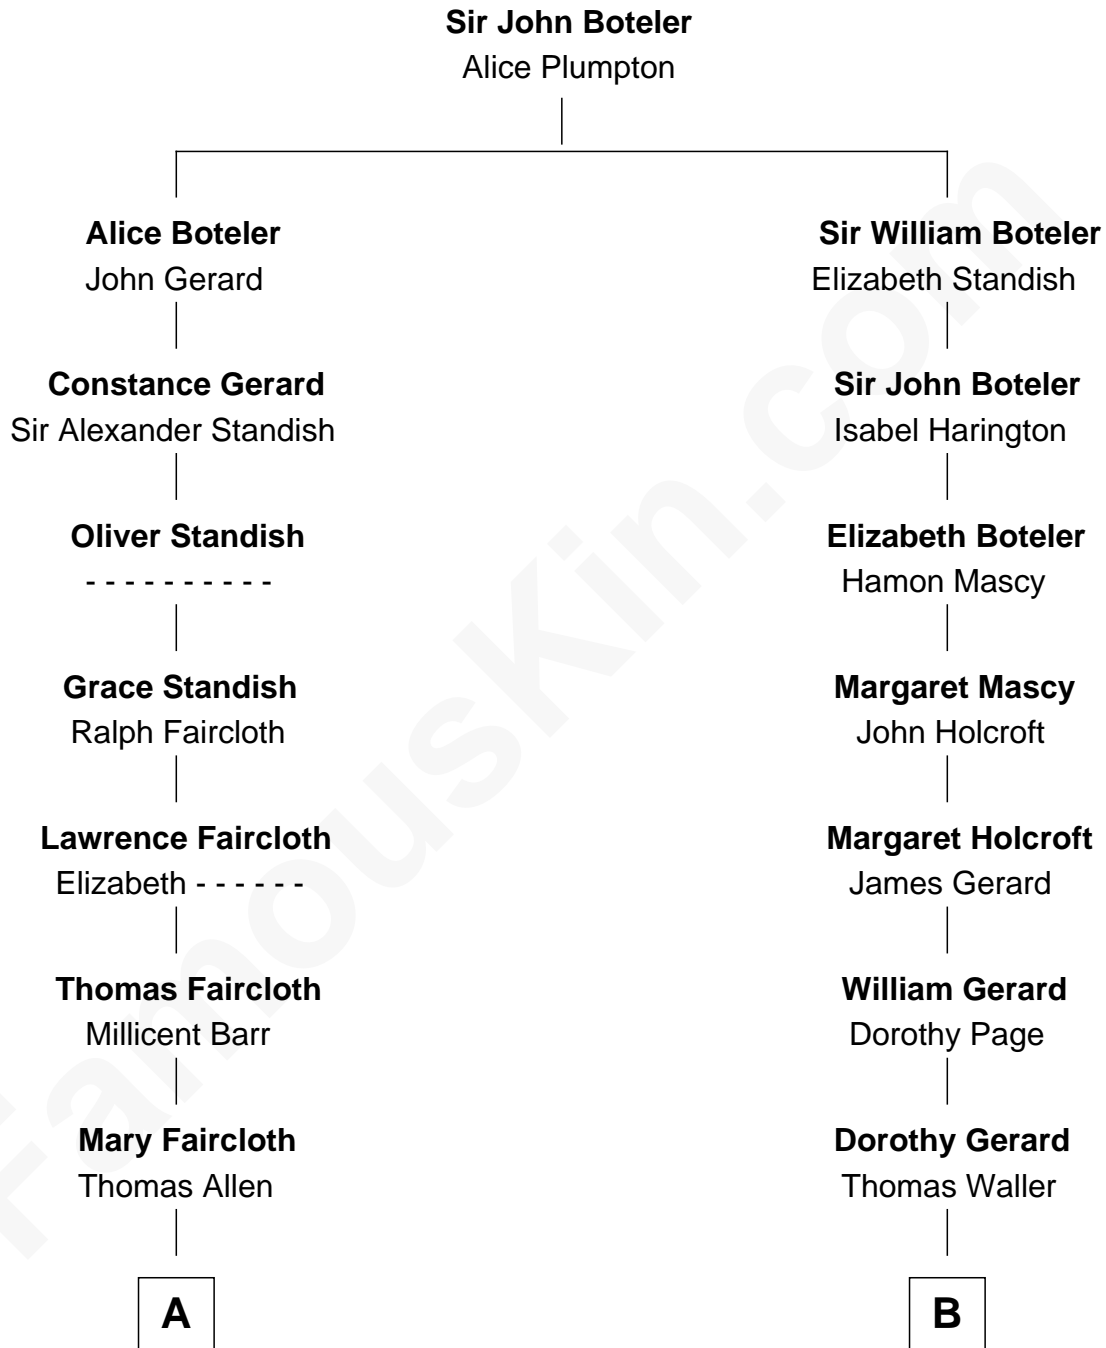

FamousKin.com

Relationship Chart of Sarah Palin

9th Governor of Alaska

14th cousin 4 times removed of

Capt. William Lewis Herndon

Captain of the ill fated S.S. Central America

C

Charles Richard Heath

Sarah Sheeran

Sarah Palin

9th Governor of Alaska

FamousKin.com