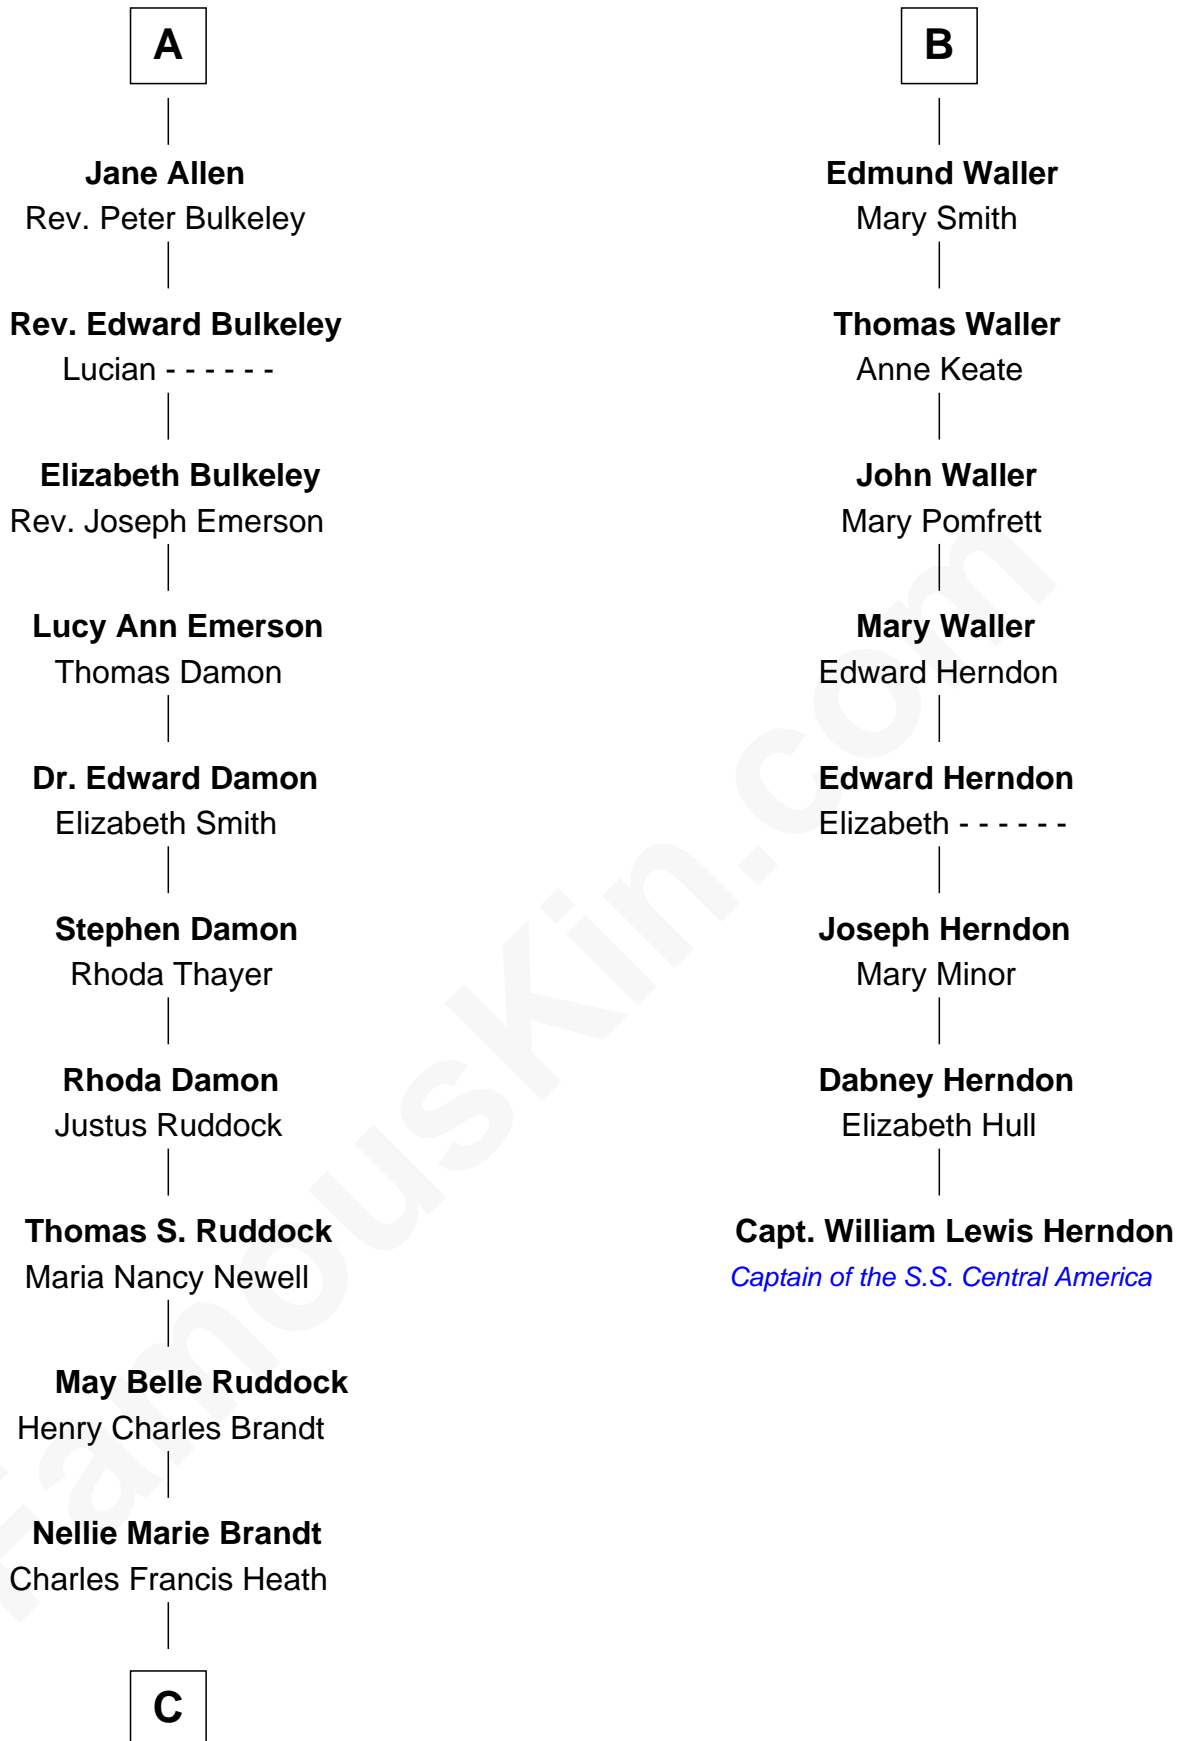

FamousKin.com

Relationship Chart of Sarah Palin

9th Governor of Alaska

14th cousin 4 times removed of

Capt. William Lewis Herndon

Captain of the ill fated S.S. Central America

C

Charles Richard Heath

Sarah Sheeran

Sarah Palin

9th Governor of Alaska

FamousKin.com