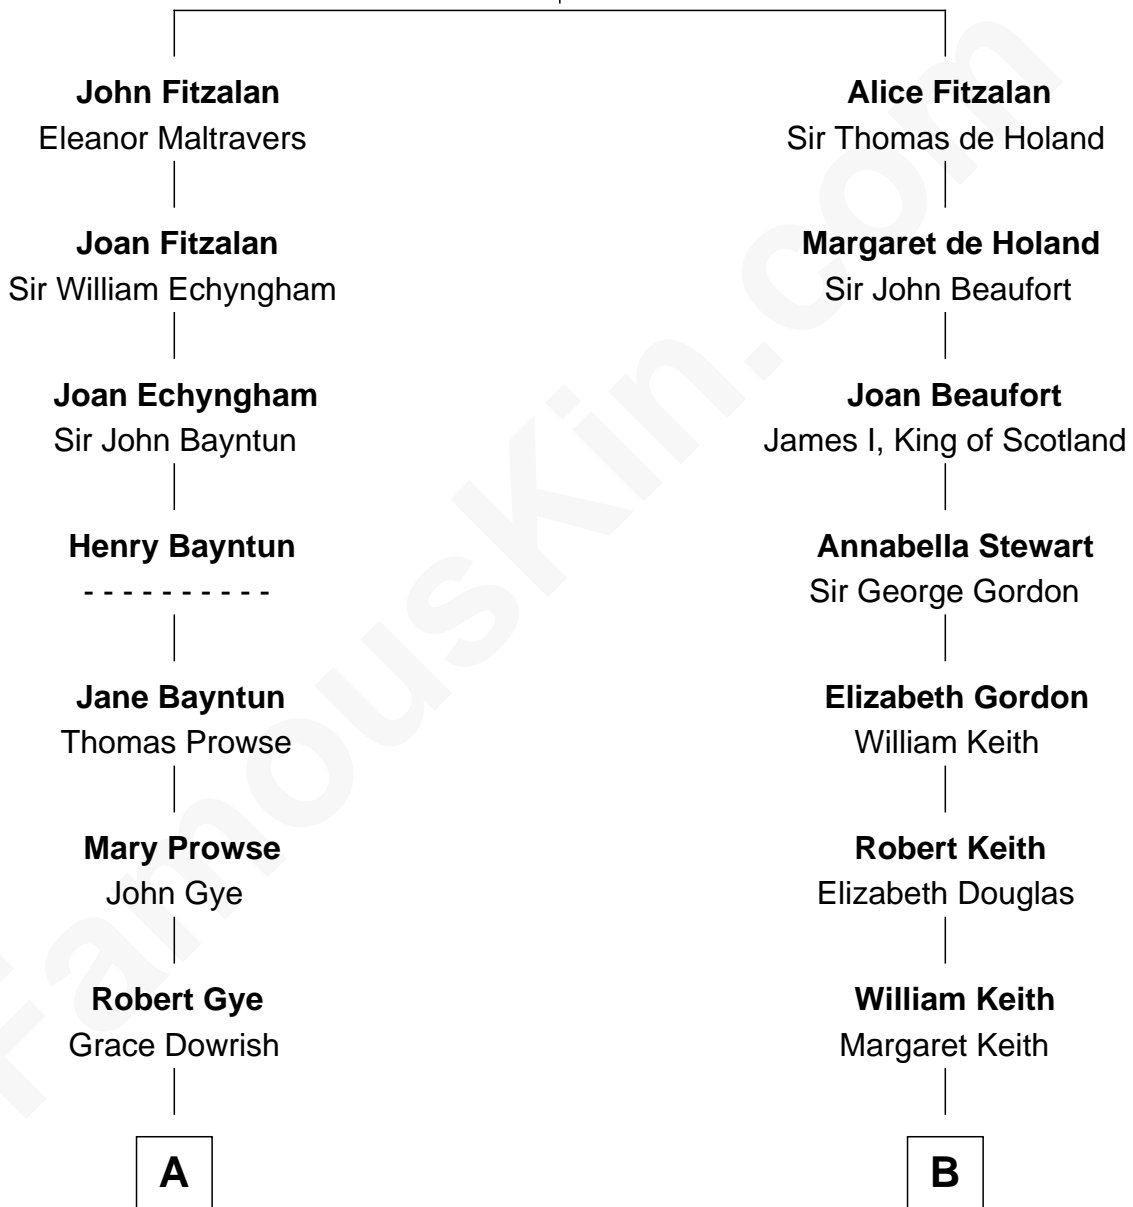

# FamousKin.com Relationship Chart of

**Sarah Palin**

*9th Governor of Alaska*

18th cousin 2 times removed of

**Wernher von Braun**

*Rocket Scientist*

**Richard Fitzalan**  
Eleanor Plantagenet

**C**

**Charles Richard Heath**

Sarah Sheeran

**Sarah Palin**

*9th Governor of Alaska*

**D**

**Karl Emil Gustav von Below**

Eleonore Melitta Behrend

**Marie Eleonore Dorothea von Below**

Wernher von Quistorp

**Emmy von Quistorp**

Magnus von Braun

**Wernher von Braun**

*Rocket Scientist*

FamousKin.com