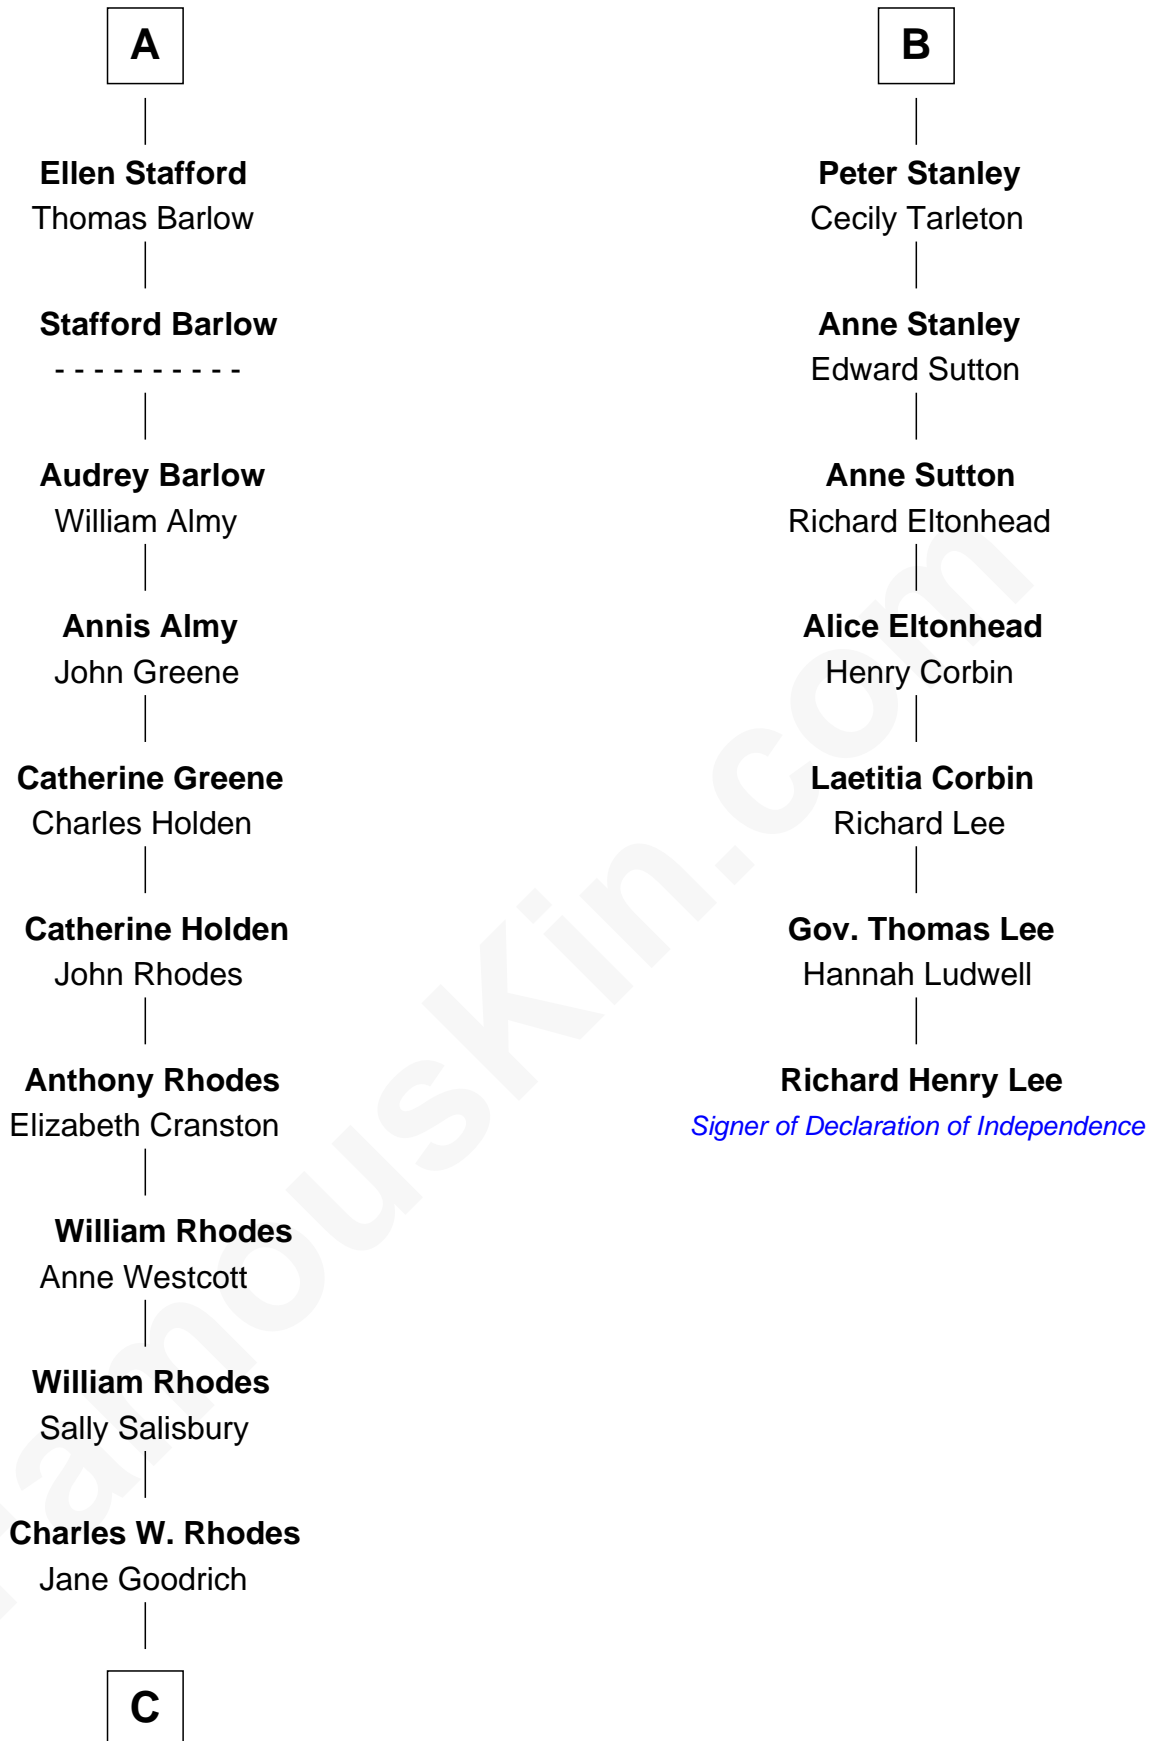

FamousKin.com

Relationship Chart of

Sarah Palin

9th Governor of Alaska

13th cousin 8 times removed of

Richard Henry Lee

Signer of the Declaration of Independence

C

—
Alma Miranda Rhodes

James W. Heath

—
Charles R. Heath

Alice Adeline Oriel

—
Charles Francis Heath

Nellie Marie Brandt

—
Charles Richard Heath

Sarah Sheeran

—
Sarah Palin

9th Governor of Alaska

FamousKin.com