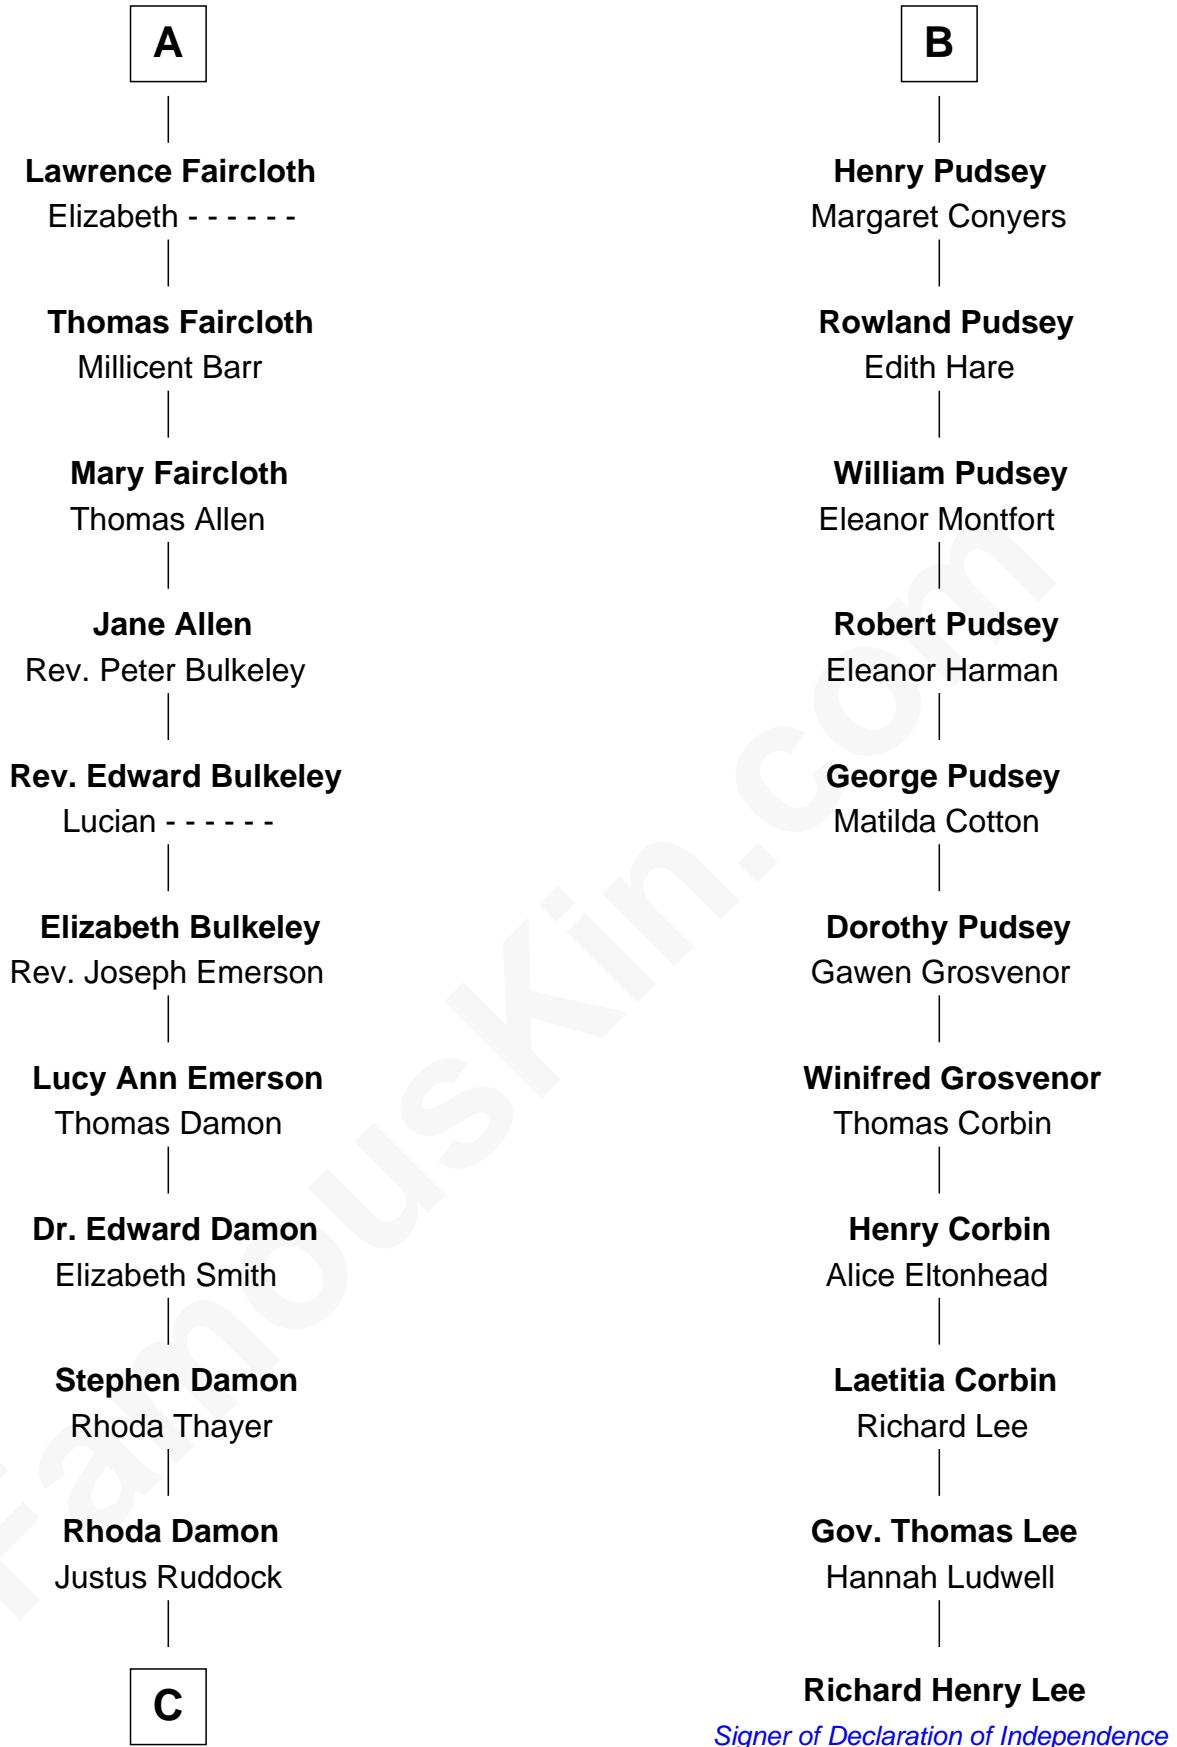

## Relationship Chart of Sarah Palin

9th Governor of Alaska

17th cousin 4 times removed of

**Richard Henry Lee**

Signer of the Declaration of Independence

**C**

—  
**Thomas S. Ruddock**

Maria Nancy Newell

—  
**May Belle Ruddock**

Henry Charles Brandt

—  
**Nellie Marie Brandt**

Charles Francis Heath

—  
**Charles Richard Heath**

Sarah Sheeran

—  
**Sarah Palin**

*9th Governor of Alaska*