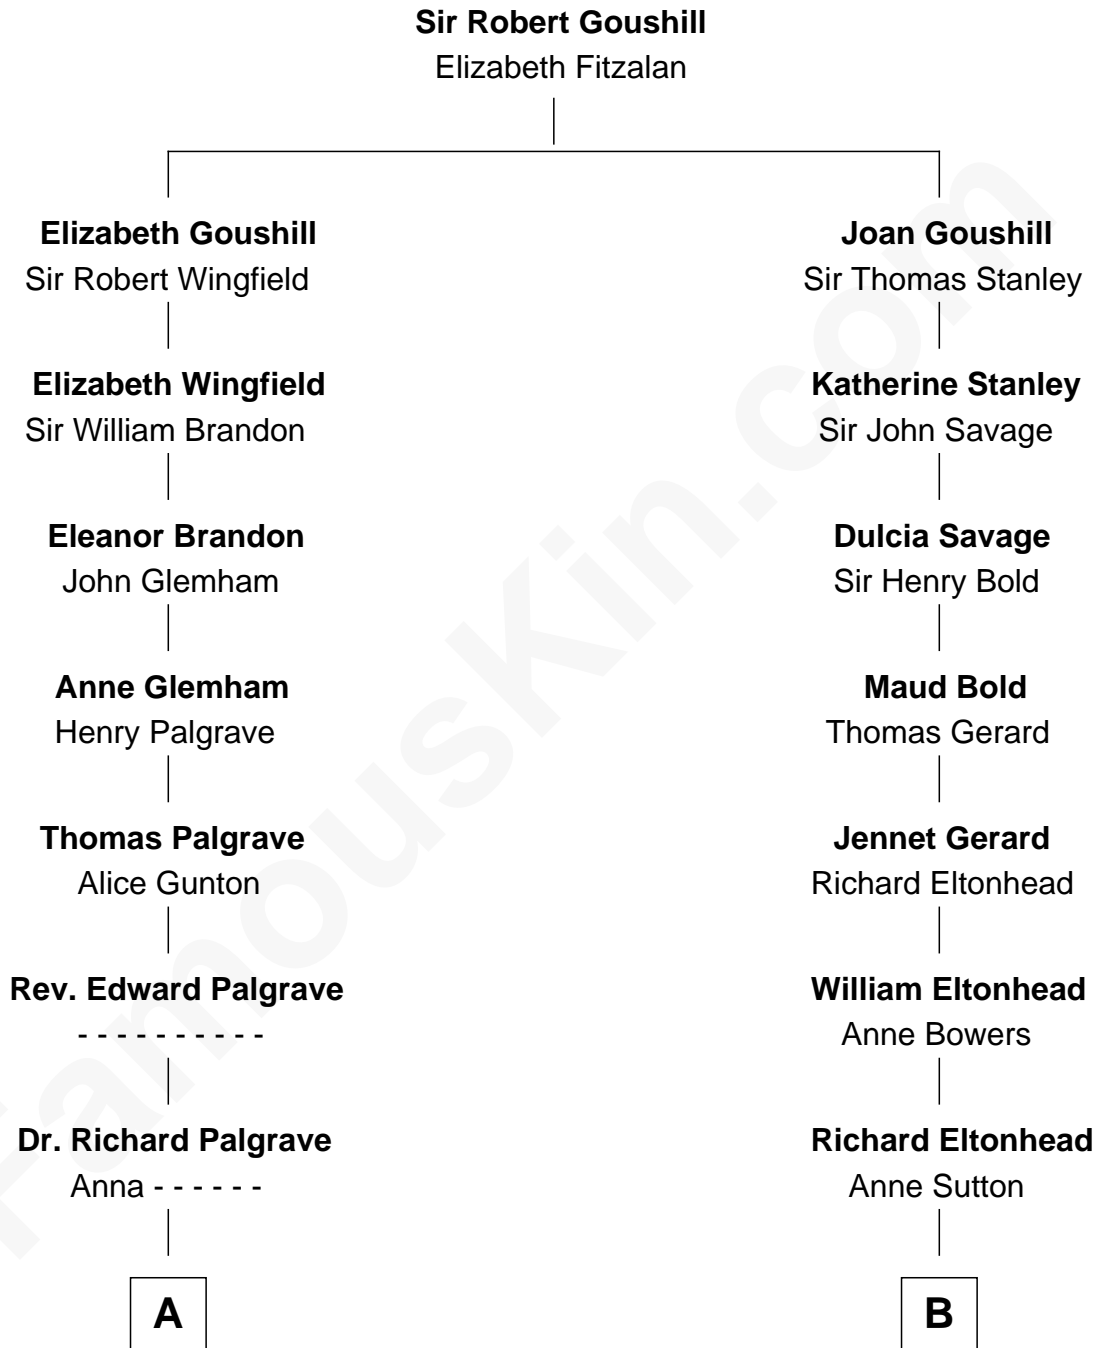

# FamousKin.com

## Relationship Chart of Sarah Palin

9th Governor of Alaska

10th cousin 9 times removed of

**Richard Henry Lee**

Signer of the Declaration of Independence

**C**

—  
**Charles Francis Heath**

Nellie Marie Brandt

—  
**Charles Richard Heath**

Sarah Sheeran

—  
**Sarah Palin**

*9th Governor of Alaska*

FamousKin.com