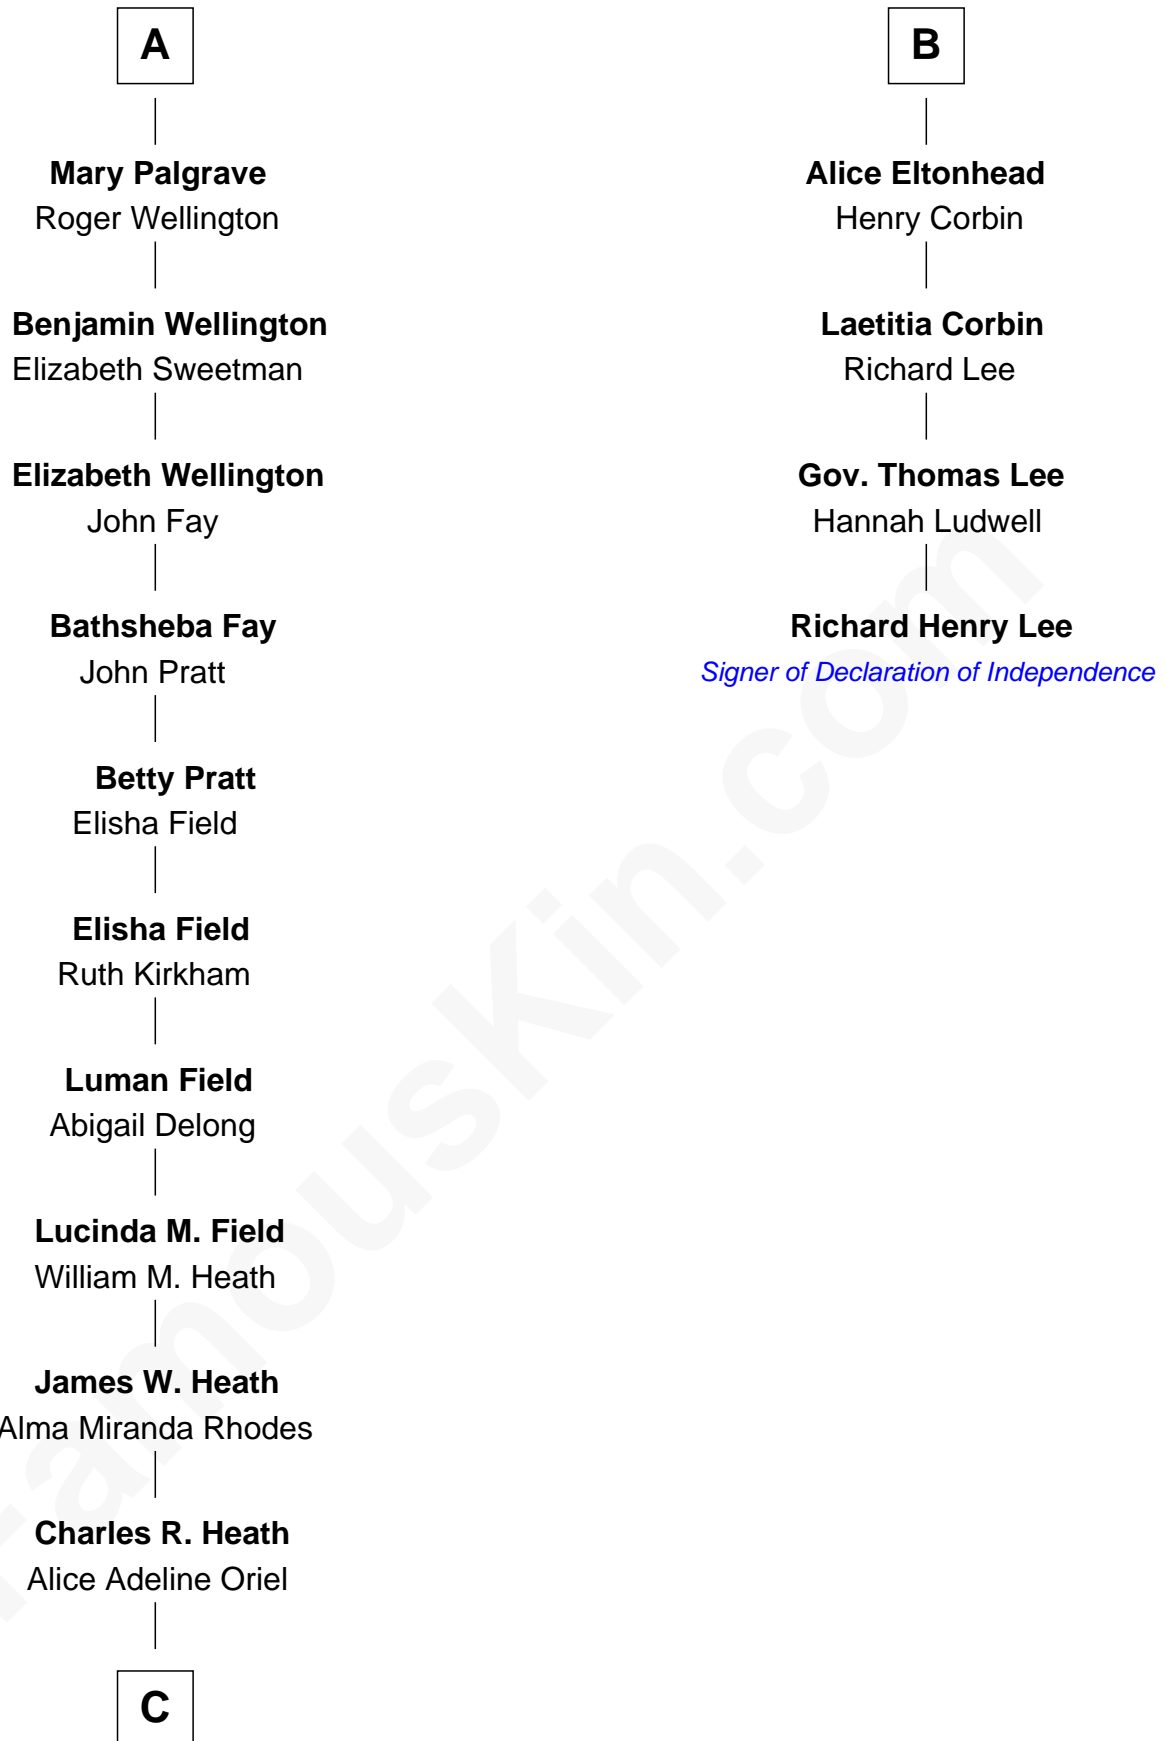

## Relationship Chart of Sarah Palin

9th Governor of Alaska

10th cousin 9 times removed of

**Richard Henry Lee**

Signer of the Declaration of Independence

**C**

—  
**Charles Francis Heath**

Nellie Marie Brandt

—  
**Charles Richard Heath**

Sarah Sheeran

—  
**Sarah Palin**

*9th Governor of Alaska*

FamousKin.com