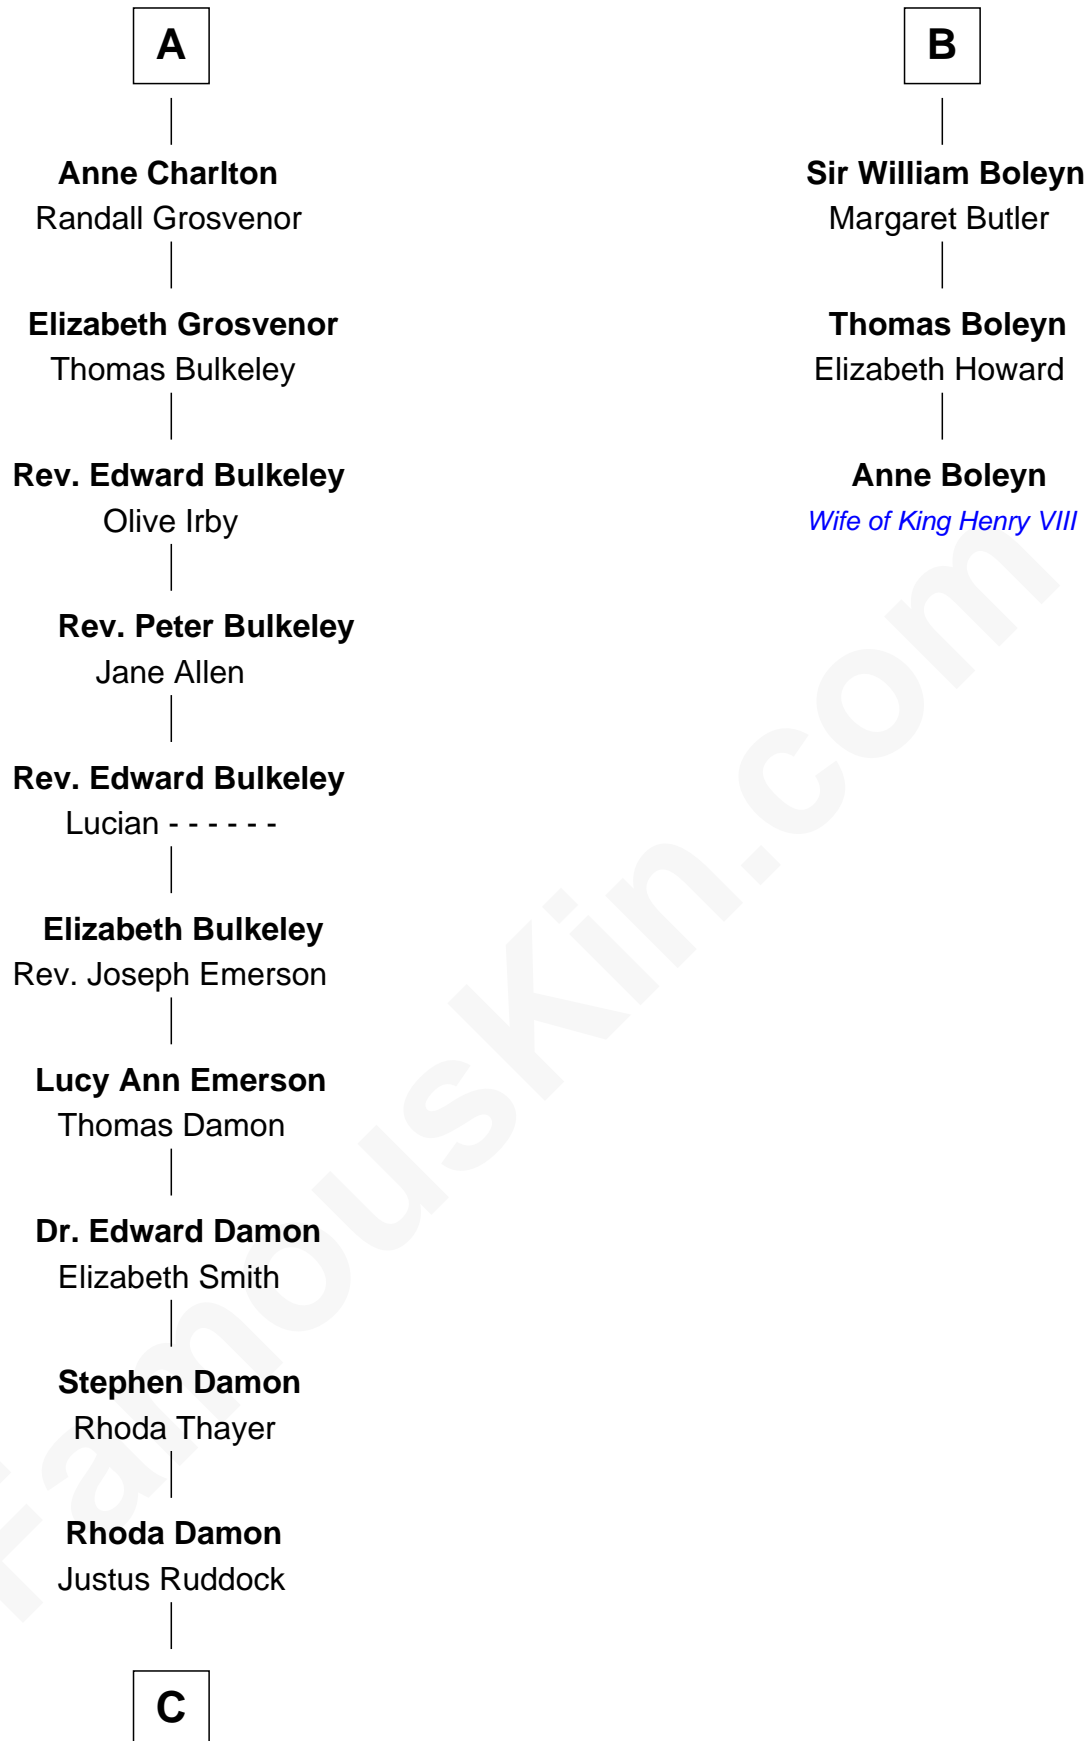

FamousKin.com

Relationship Chart of Sarah Palin

9th Governor of Alaska

9th cousin 12 times removed of

Anne Boleyn

2nd Wife of King Henry VIII

Sir Roger de Somery

Nichole d'Aubenev