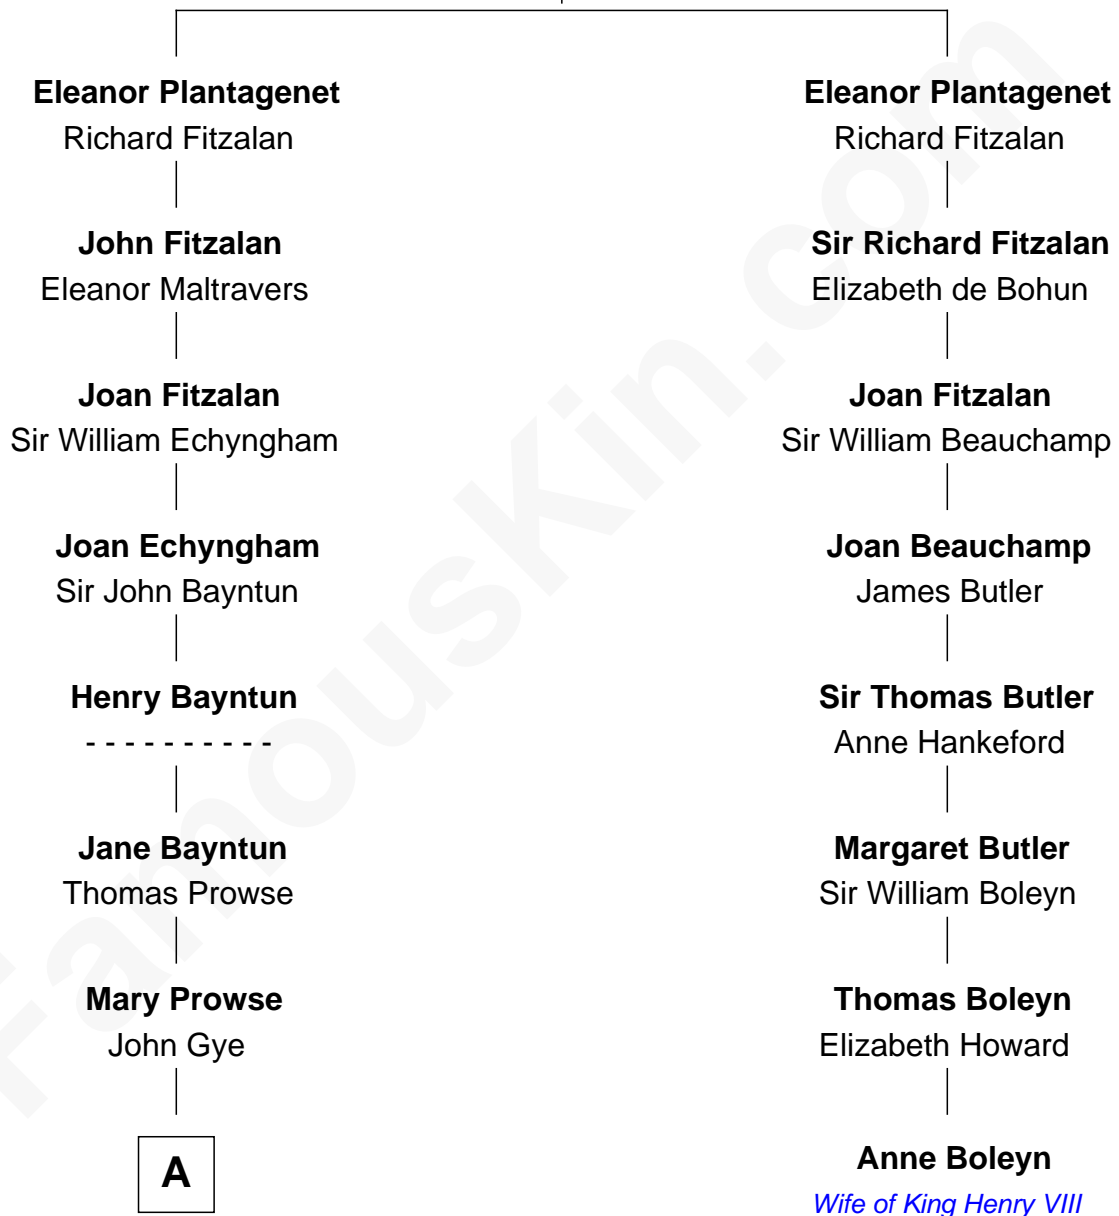

# FamousKin.com Relationship Chart of

**Sarah Palin**

*9th Governor of Alaska*

7th cousin 12 times removed of

**Anne Boleyn**

*2nd Wife of King Henry VIII*

**Henry Plantagenet**  
Maud de Chaworth

**A**

**Robert Gye**  
Grace Dowrish

**Mary Gye**  
Rev. John Maverick

**Elias Maverick**  
Anna Harris

**Ruth Maverick**  
Francis Smith

**Abraham Smith**  
Elizabeth Pierce

**Elizabeth Smith**  
Dr. Edward Damon

**Stephen Damon**  
Rhoda Thayer

**Rhoda Damon**  
Justus Ruddock

**Thomas S. Ruddock**  
Maria Nancy Newell

**May Belle Ruddock**  
Henry Charles Brandt

**B**

**B**

**Nellie Marie Brandt**  
Charles Francis Heath

**Charles Richard Heath**  
Sarah Sheeran

**Sarah Palin**  
*9th Governor of Alaska*

FamousKin.com