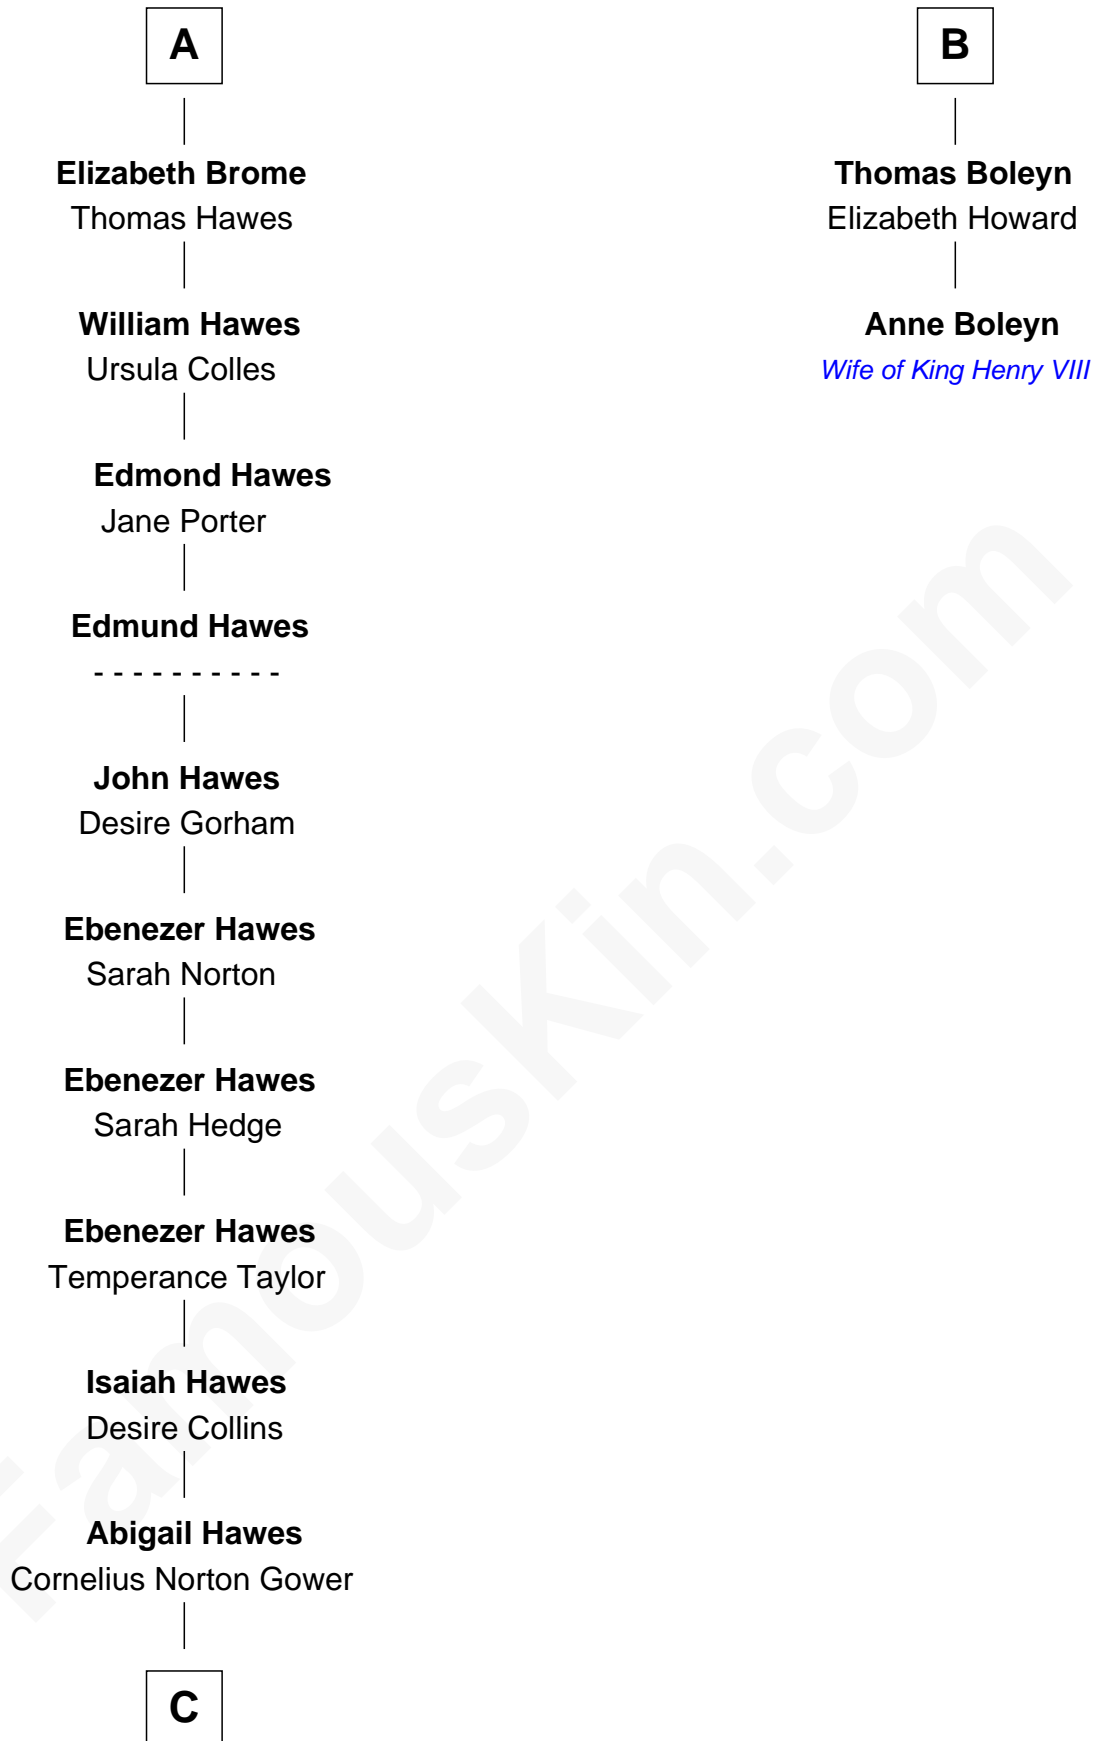

# FamousKin.com Relationship Chart of

**Sarah Palin**

*9th Governor of Alaska*

8th cousin 13 times removed of

**Anne Boleyn**

*2nd Wife of King Henry VIII*

**Sir Robert de Ros**

Isabel de Aubeney

**C**

—  
**Arthur Collins Gower**

Mary Schmolz

—  
**James Carl Gower**

Cora Godfrey Strong

—  
**Helen Louise Gower**

Clement James Sheeran

—  
**Sarah Sheeran**

Charles Richard Heath

—  
**Sarah Palin**

*9th Governor of Alaska*

FamousKin.com