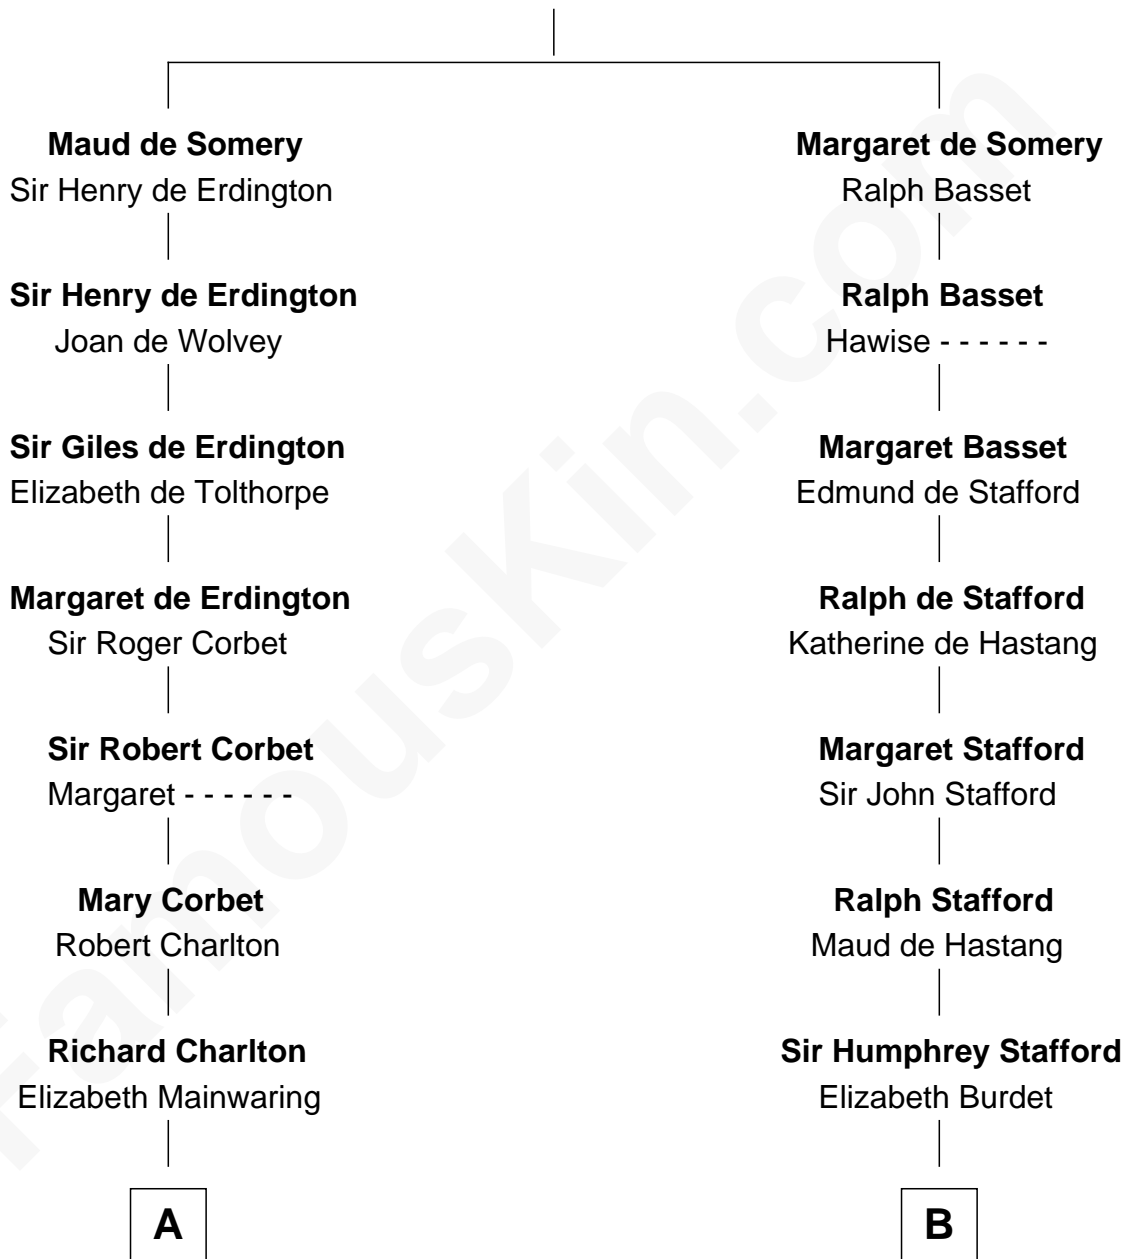

## Relationship Chart of Sarah Palin

9th Governor of Alaska

19th cousin 2 times removed of

**Samuel Ward King**

15th Governor of Rhode Island

**Sir Roger de Somery**

Nichole d'Aubenev

**C**

**Thomas S. Ruddock**  
Maria Nancy Newell

**May Belle Ruddock**  
Henry Charles Brandt

**Nellie Marie Brandt**  
Charles Francis Heath

**Charles Richard Heath**  
Sarah Sheeran

**Sarah Palin**  
*9th Governor of Alaska*

**D**

**Mercy Green**  
John Walton

**Welthian Walton**  
William Borden King

**Samuel Ward King**  
*15th Governor of Rhode Island*

FamousKin.com