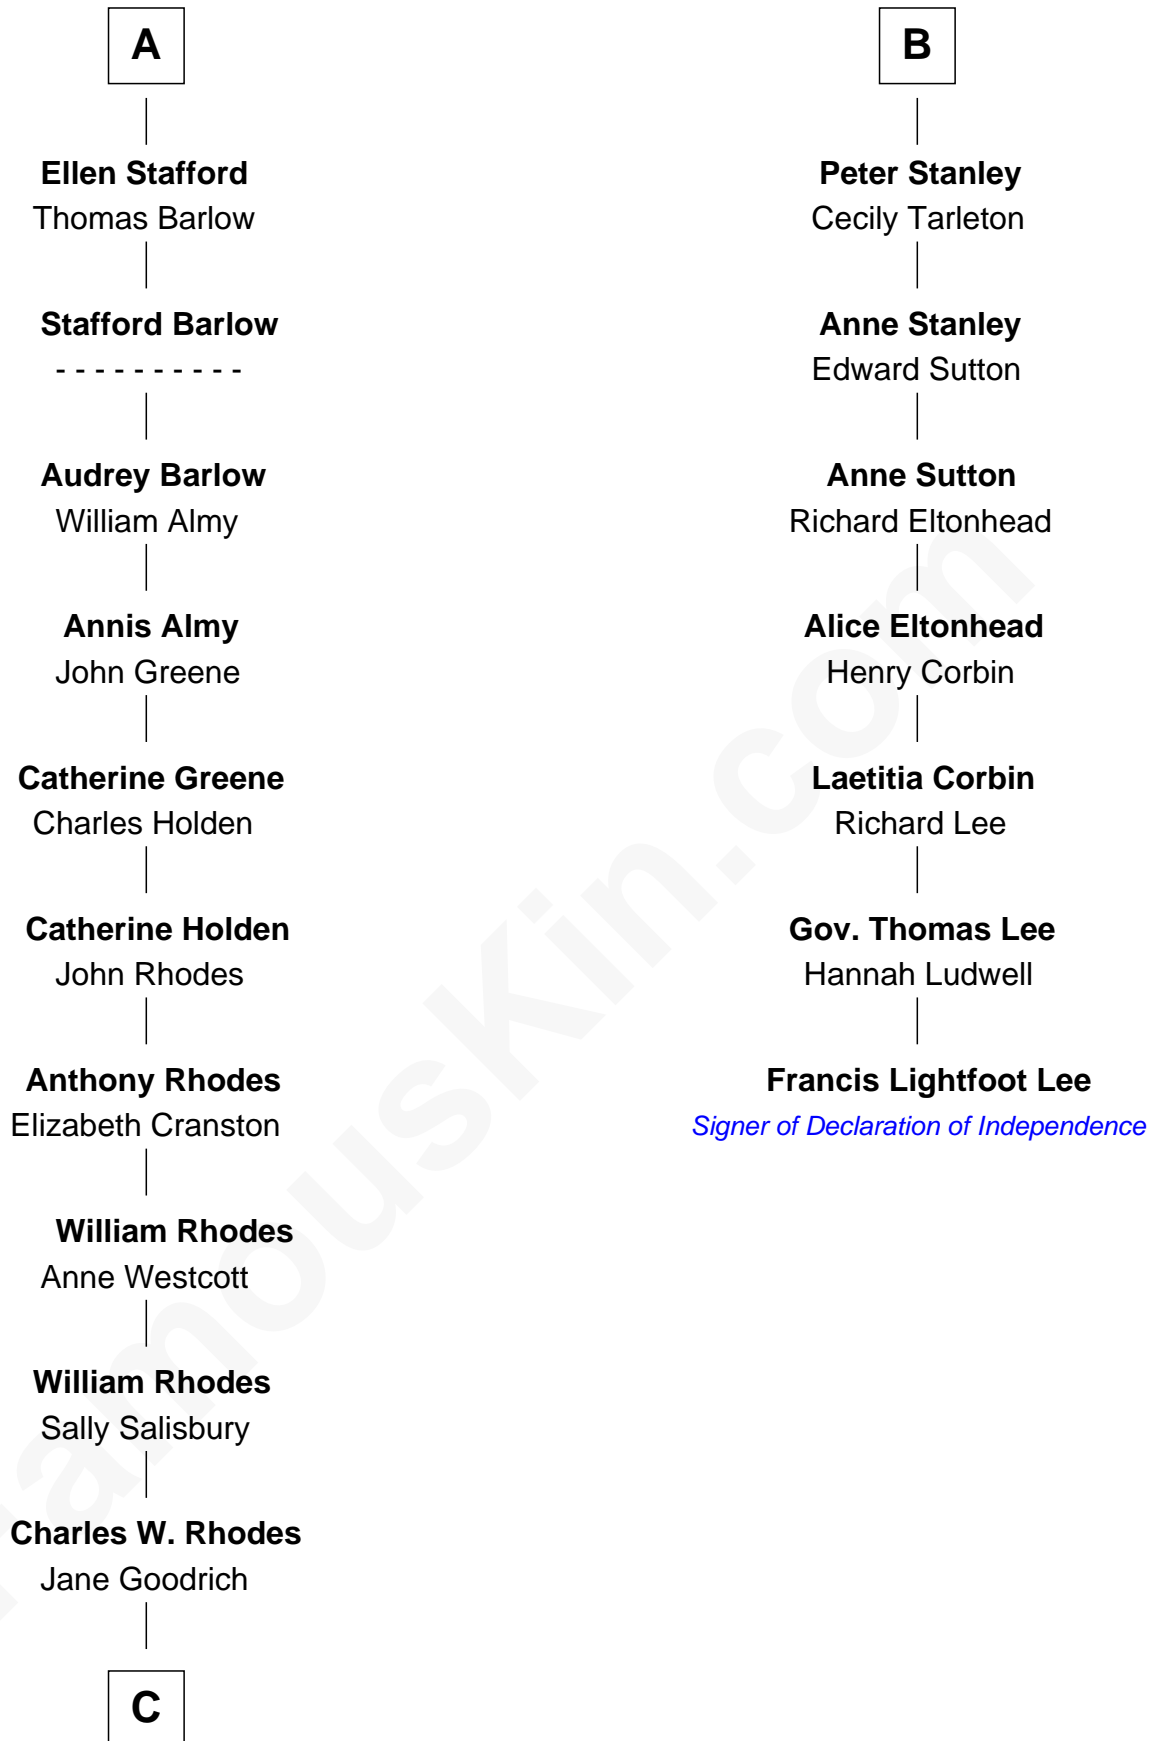

FamousKin.com

Relationship Chart of Sarah Palin

9th Governor of Alaska

13th cousin 8 times removed of

Francis Lightfoot Lee

Signer of the Declaration of Independence

C

—
Alma Miranda Rhodes

James W. Heath

—
Charles R. Heath

Alice Adeline Oriel

—
Charles Francis Heath

Nellie Marie Brandt

—
Charles Richard Heath

Sarah Sheeran

—
Sarah Palin