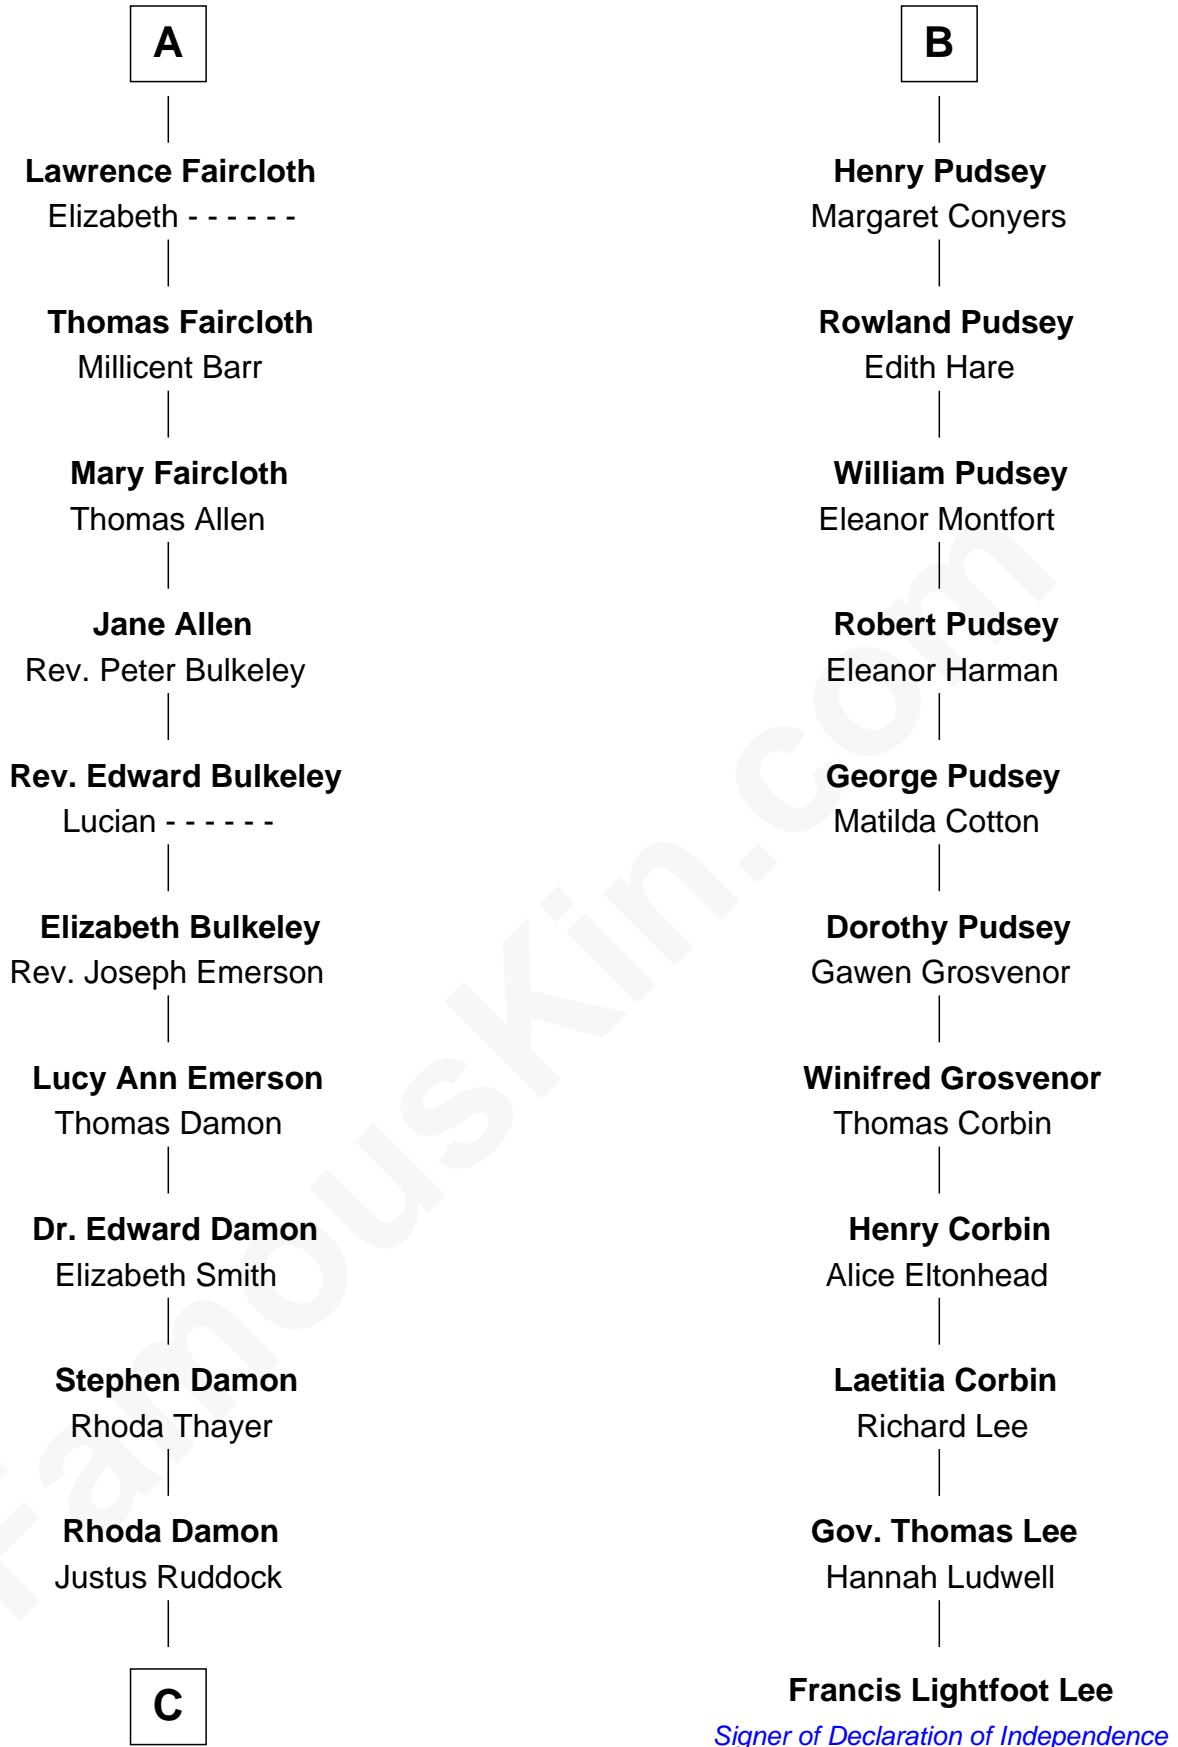

FamousKin.com

Relationship Chart of Sarah Palin

9th Governor of Alaska

17th cousin 4 times removed of

Francis Lightfoot Lee

Signer of the Declaration of Independence

C

Thomas S. Ruddock

Maria Nancy Newell

May Belle Ruddock

Henry Charles Brandt

Nellie Marie Brandt

Charles Francis Heath

Charles Richard Heath

Sarah Sheeran

Sarah Palin