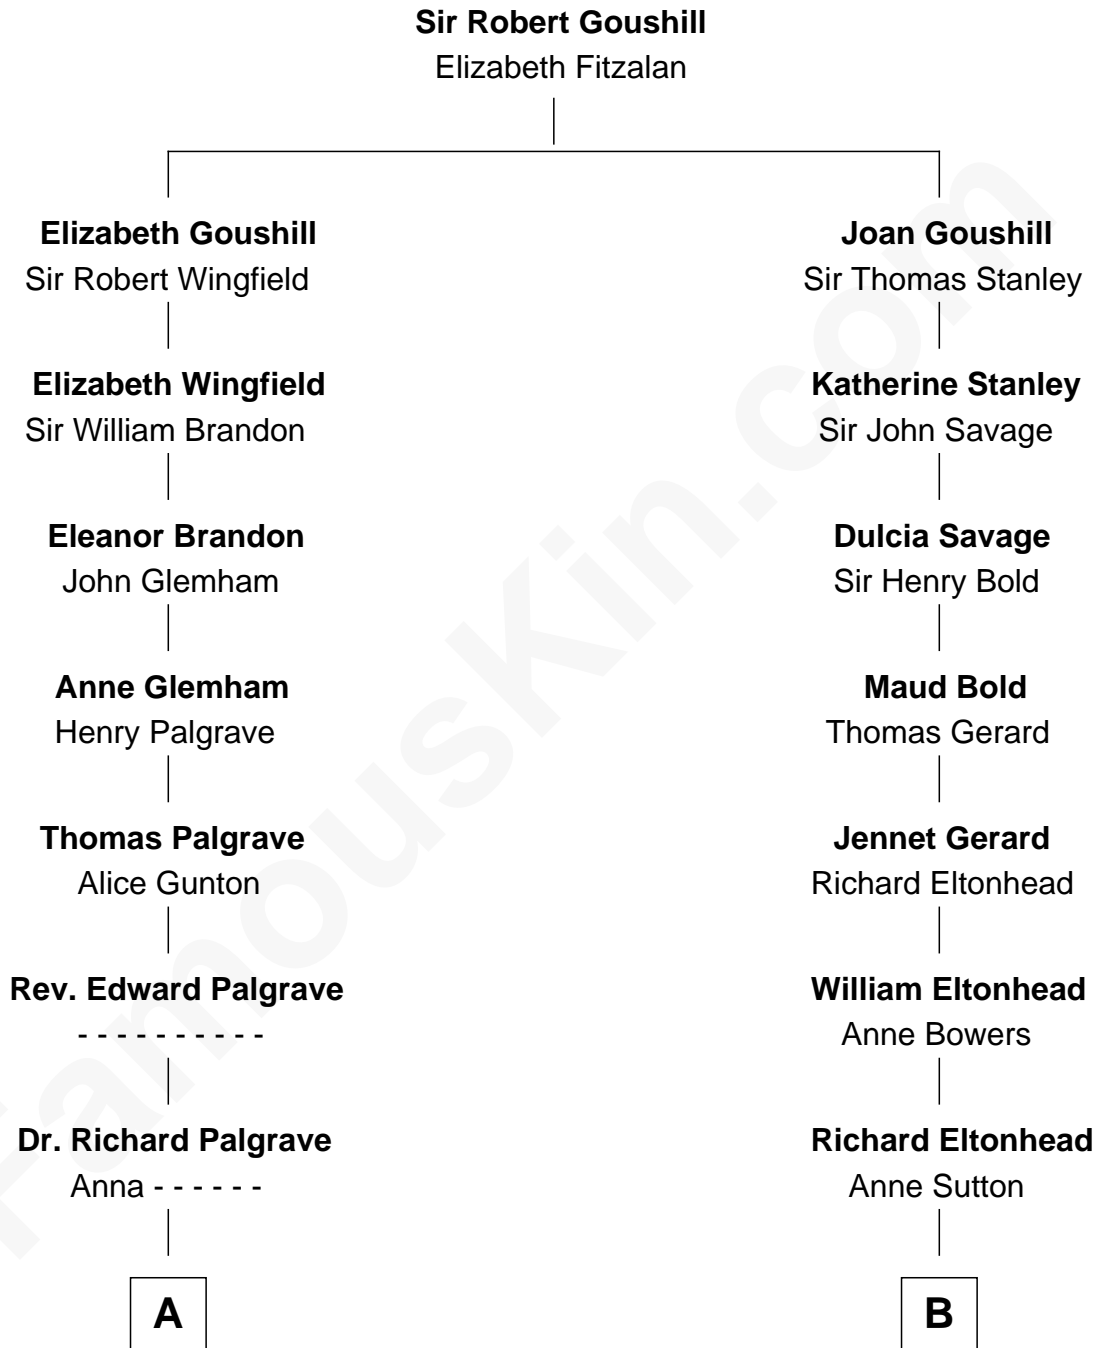

FamousKin.com

Relationship Chart of Sarah Palin

9th Governor of Alaska

10th cousin 9 times removed of

Francis Lightfoot Lee

Signer of the Declaration of Independence

C

—
Charles Francis Heath

Nellie Marie Brandt

—
Charles Richard Heath

Sarah Sheeran

—
Sarah Palin

9th Governor of Alaska

FamousKin.com