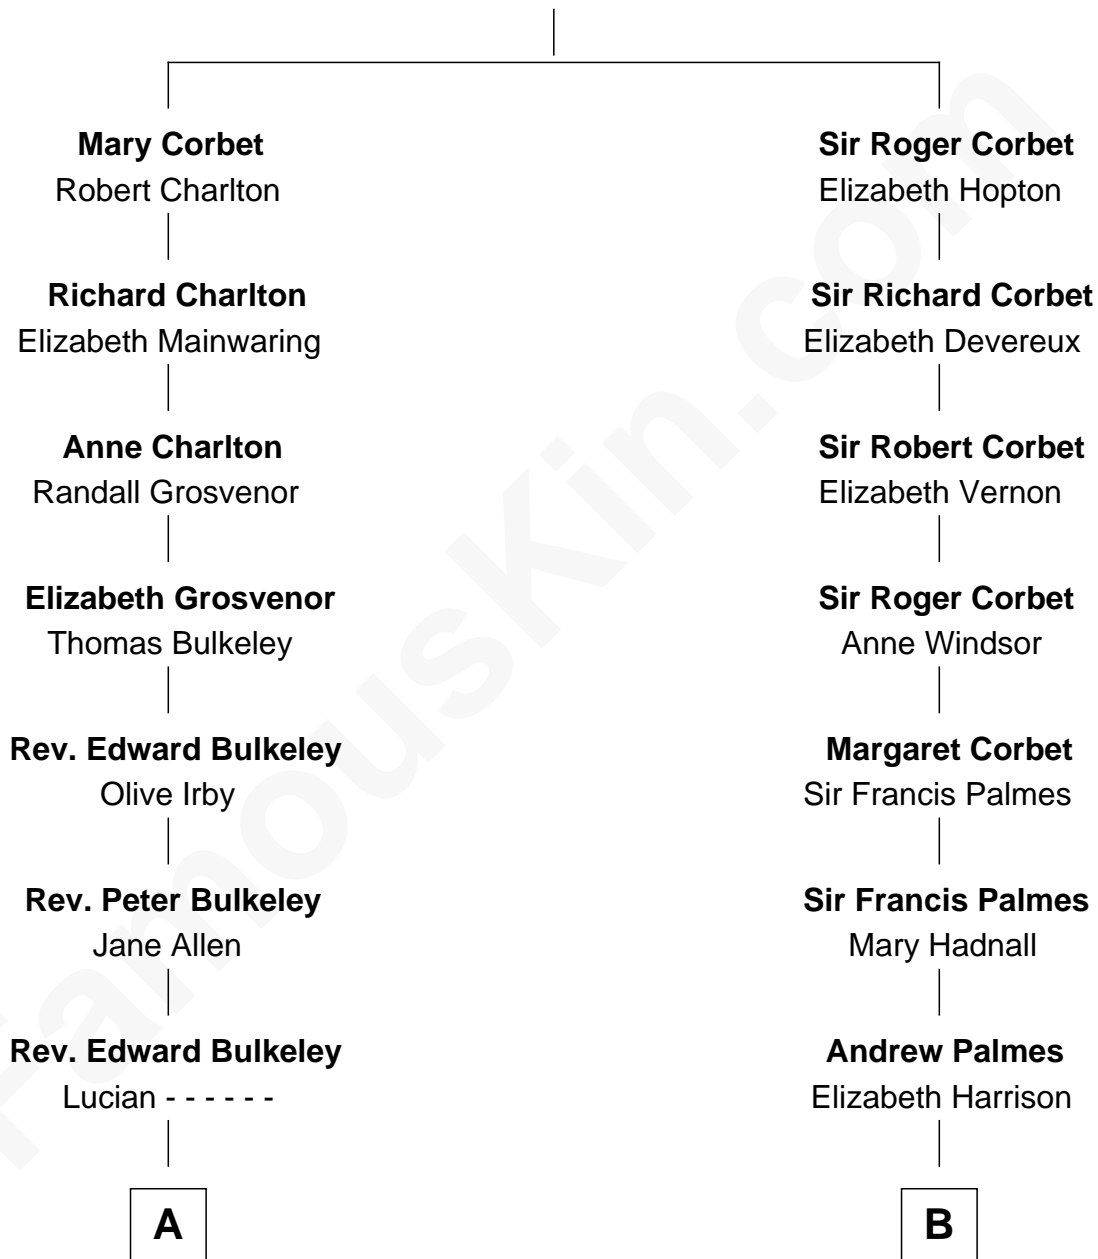

FamousKin.com Relationship Chart of

Sarah Palin

9th Governor of Alaska

16th cousin 2 times removed of

Benedict Cumberbatch

Movie, Television and Stage Actor

Sir Robert Corbet

Margaret - - - - -