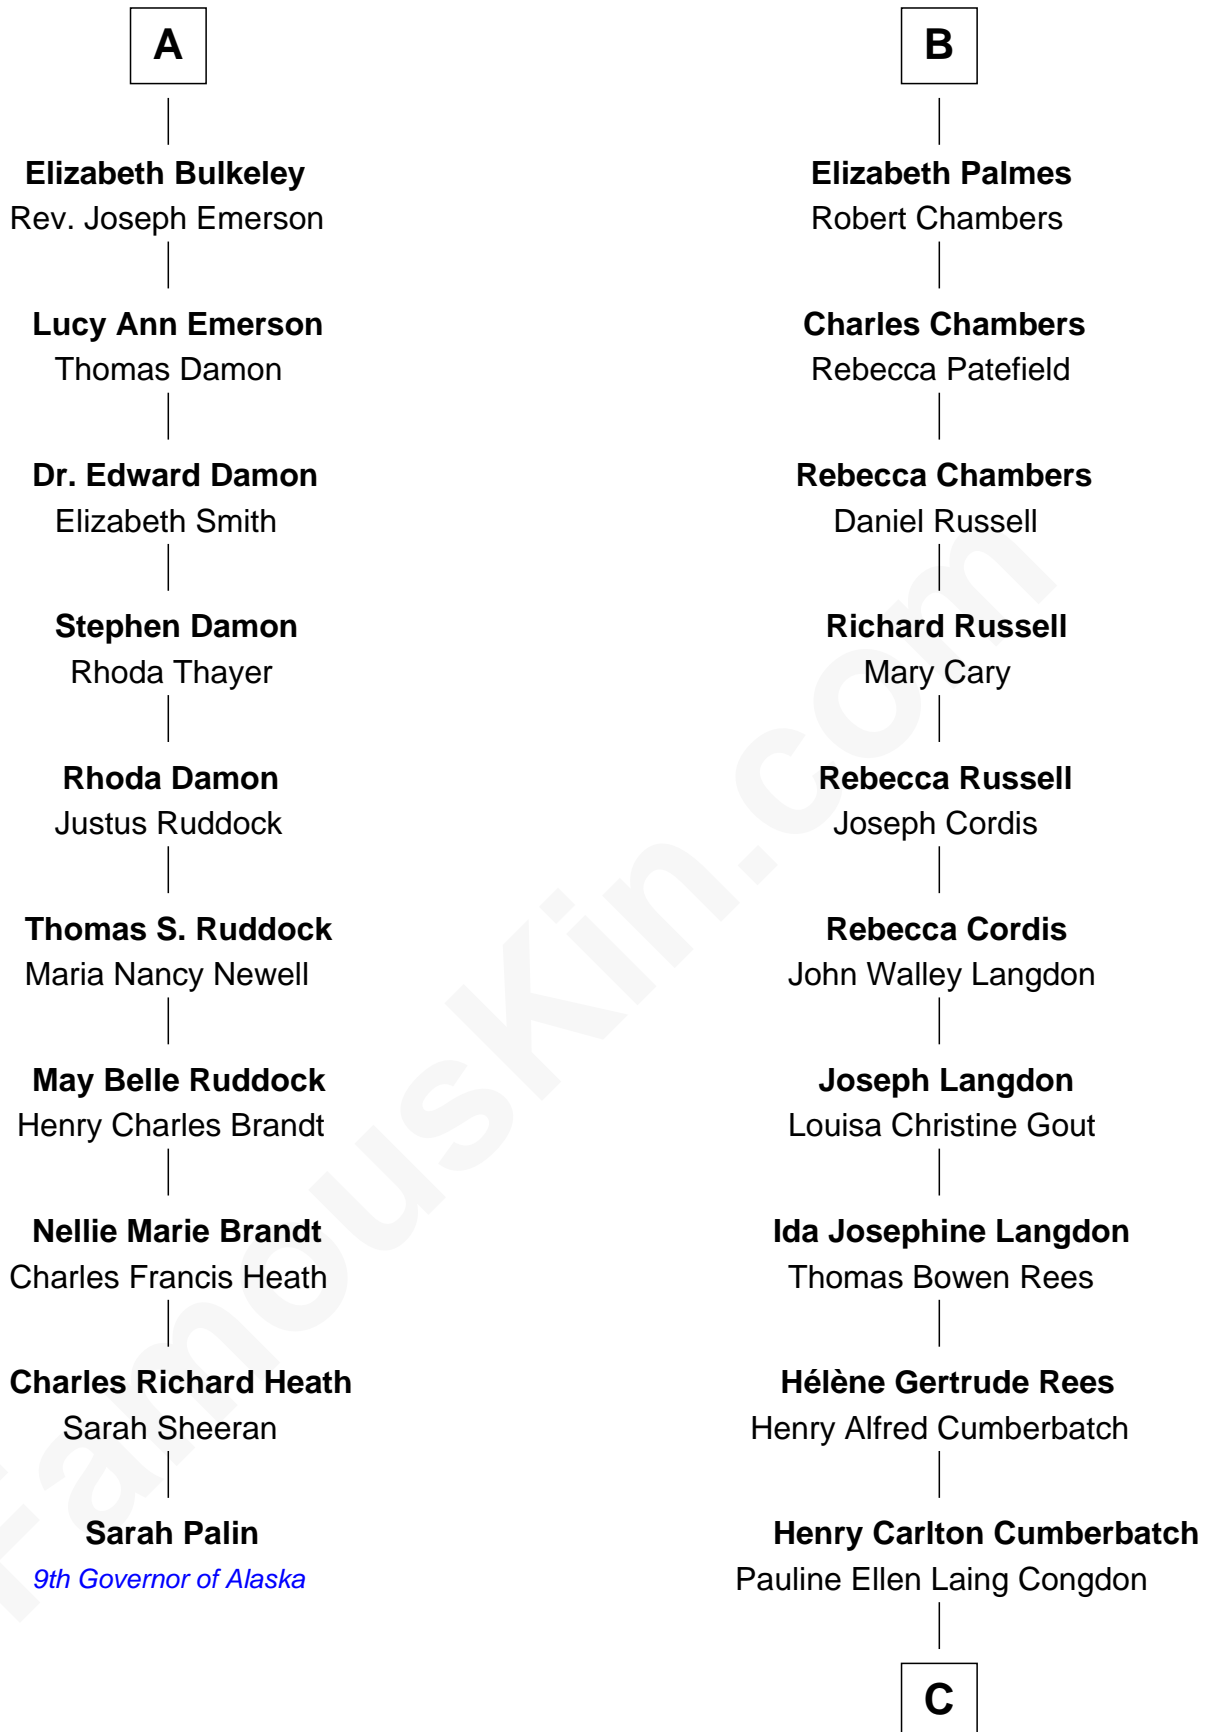

FamousKin.com Relationship Chart of

Sarah Palin

9th Governor of Alaska

16th cousin 2 times removed of

Benedict Cumberbatch

Movie, Television and Stage Actor

Sir Robert Corbet

Margaret - - - - -