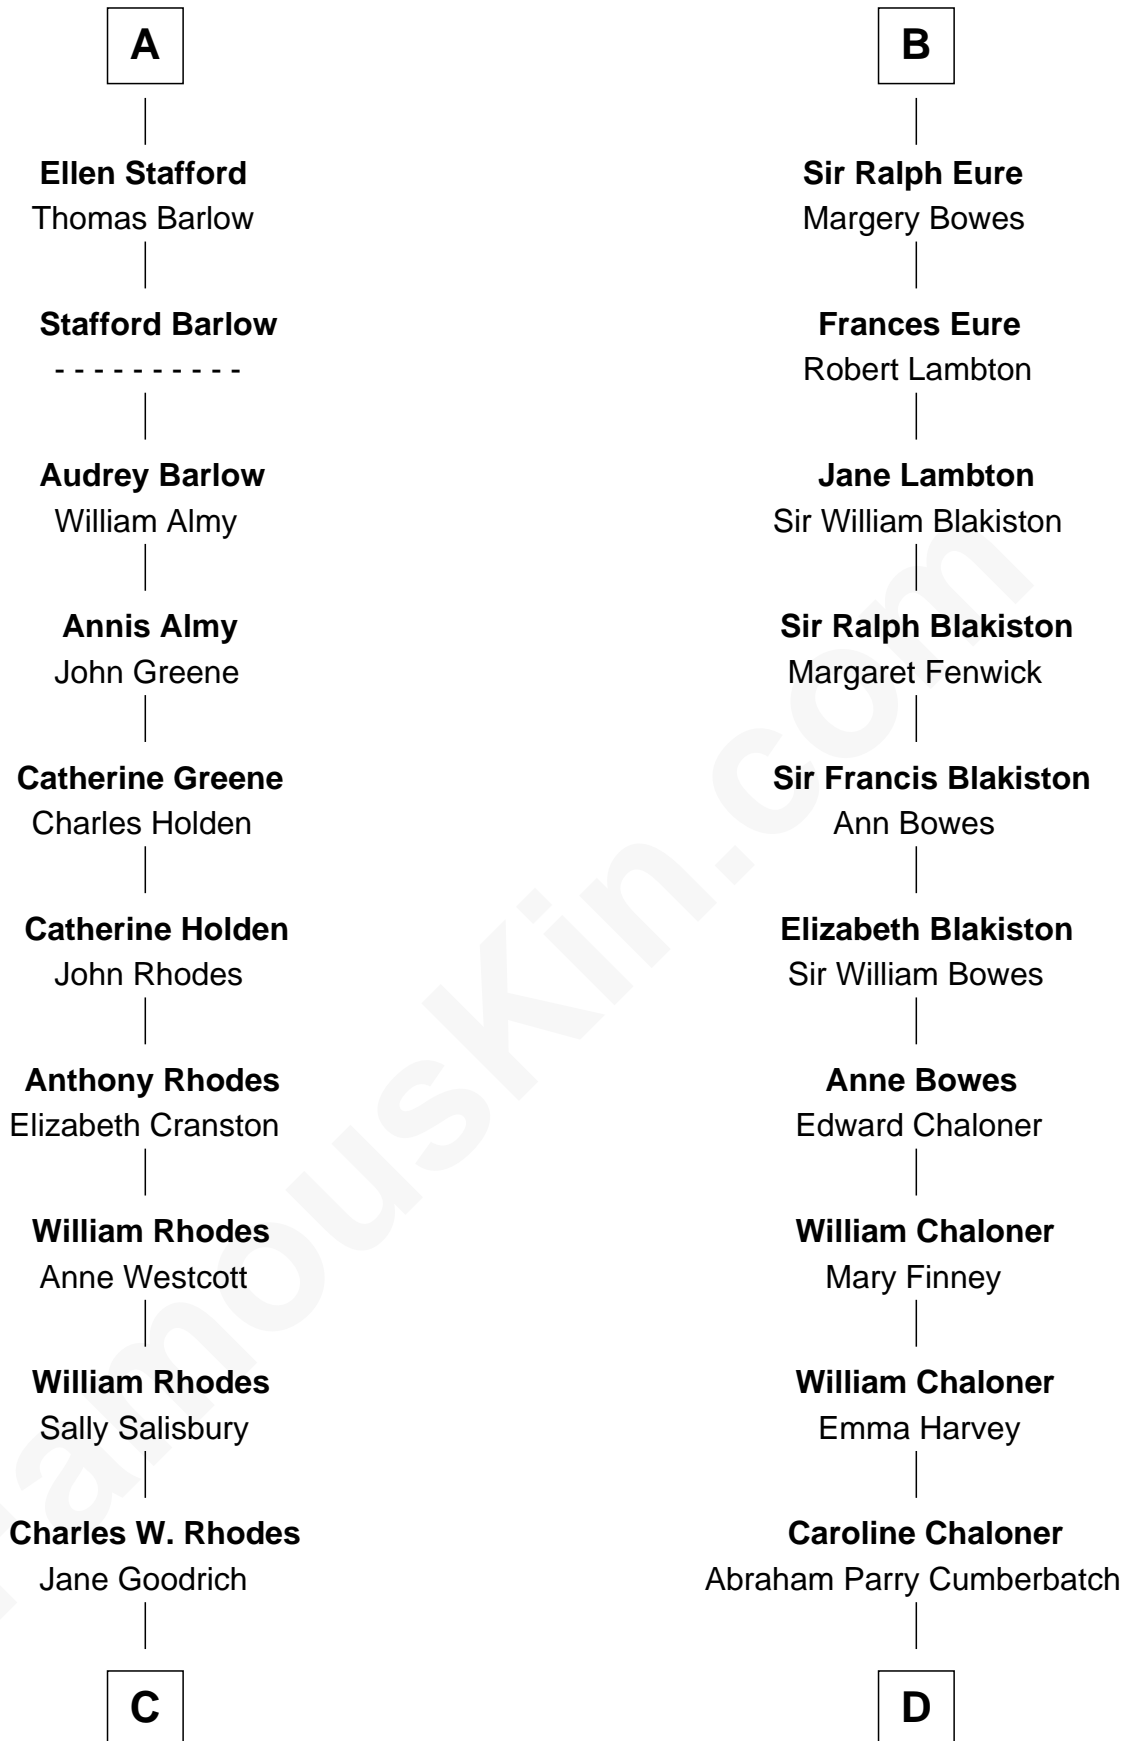

FamousKin.com Relationship Chart of

Sarah Palin

9th Governor of Alaska

21st cousin of

Benedict Cumberbatch

Movie, Television and Stage Actor

C

Alma Miranda Rhodes

James W. Heath

Charles R. Heath

Alice Adeline Oriel

Charles Francis Heath

Nellie Marie Brandt

Charles Richard Heath

Sarah Sheeran

Sarah Palin

9th Governor of Alaska

D

Robert William Cumberbatch

Louisa Grace Hanson

Henry Alfred Cumberbatch

Hélène Gertrude Rees

Henry Carlton Cumberbatch

Pauline Ellen Laing Congdon