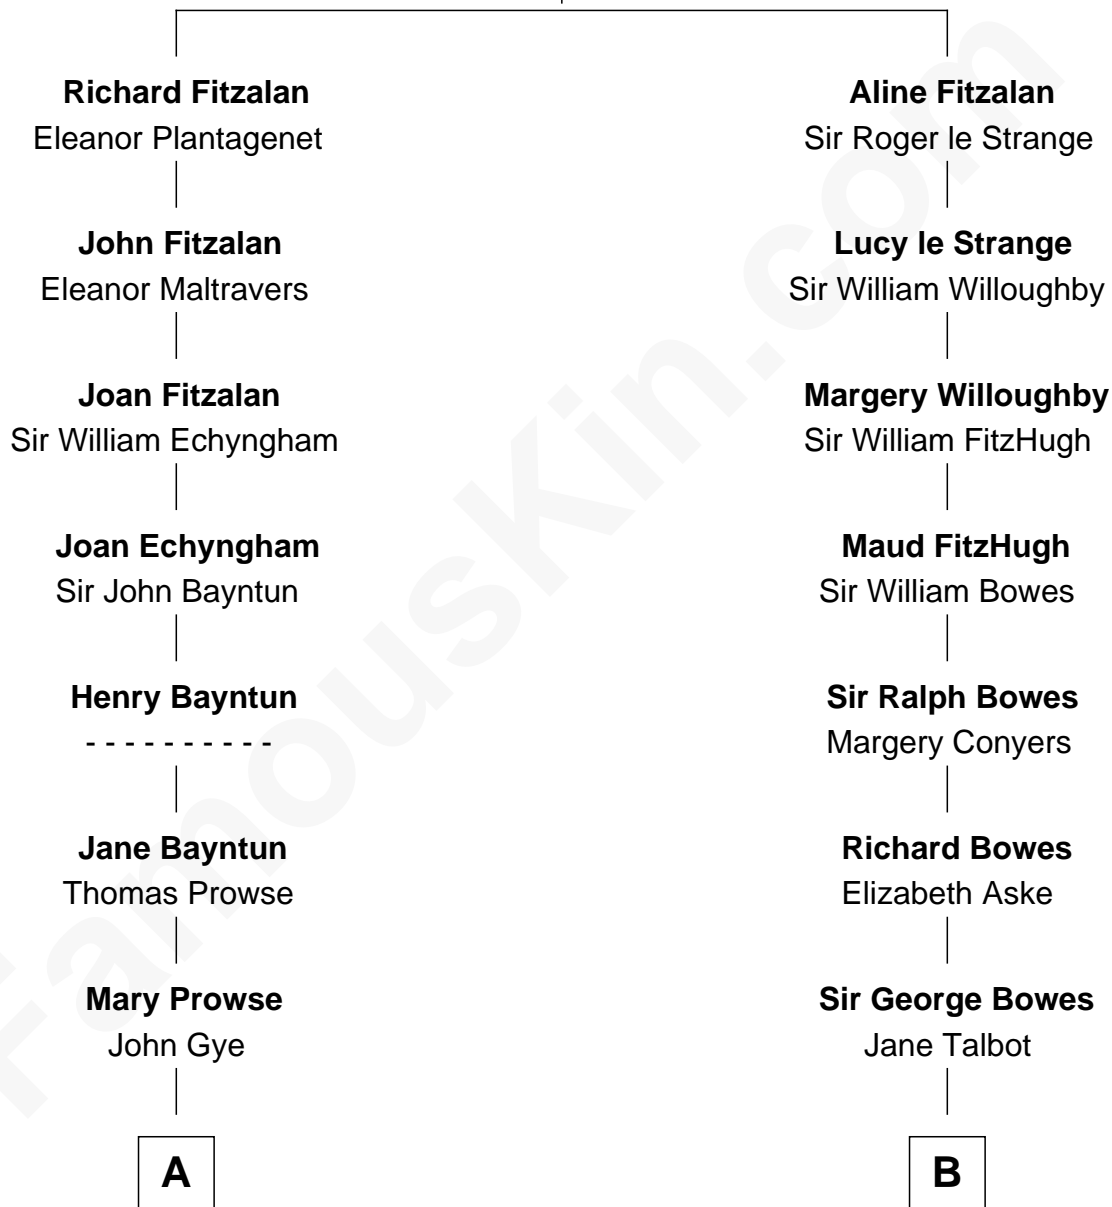

FamousKin.com Relationship Chart of

Sarah Palin

9th Governor of Alaska

18th cousin 1 time removed of

Benedict Cumberbatch

Movie, Television and Stage Actor

Edmund Fitzalan

Alice de Warenne

C

Nellie Marie Brandt
Charles Francis Heath

Charles Richard Heath
Sarah Sheeran

Sarah Palin
9th Governor of Alaska

D

Timothy Carlton Congdon Cumberbatch
Wanda Ventham

Benedict Cumberbatch
Movie, Television and Stage Actor