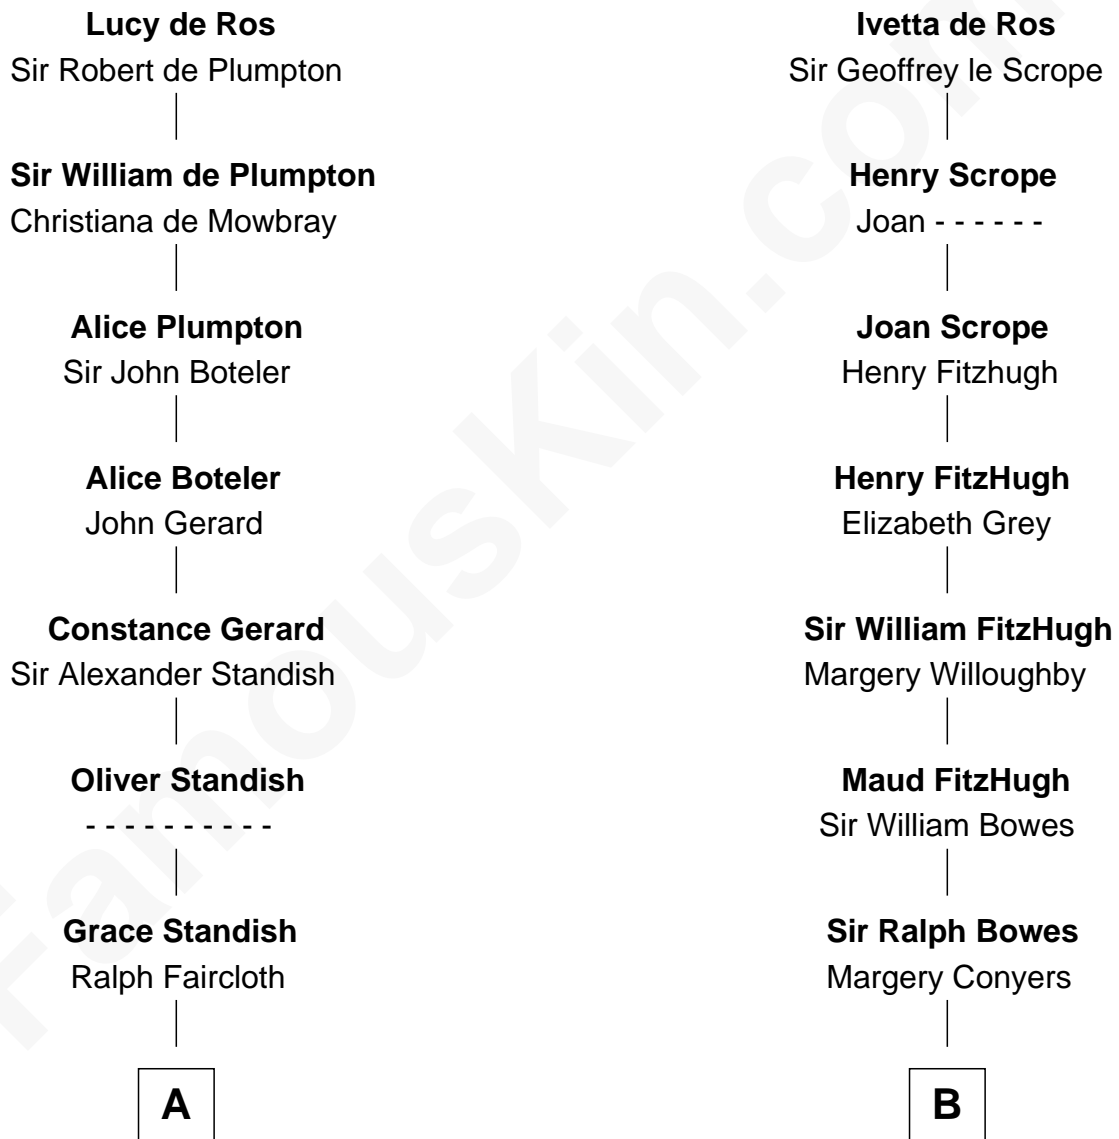

# FamousKin.com Relationship Chart of

**Sarah Palin**

*9th Governor of Alaska*

20th cousin 1 time removed of

**Benedict Cumberbatch**

*Movie, Television and Stage Actor*

**Sir William de Ros**

Eustache Fitz Ralph

**C**

**Thomas S. Ruddock**  
Maria Nancy Newell

**May Belle Ruddock**  
Henry Charles Brandt

**Nellie Marie Brandt**  
Charles Francis Heath

**Charles Richard Heath**  
Sarah Sheeran

**Sarah Palin**  
*9th Governor of Alaska*