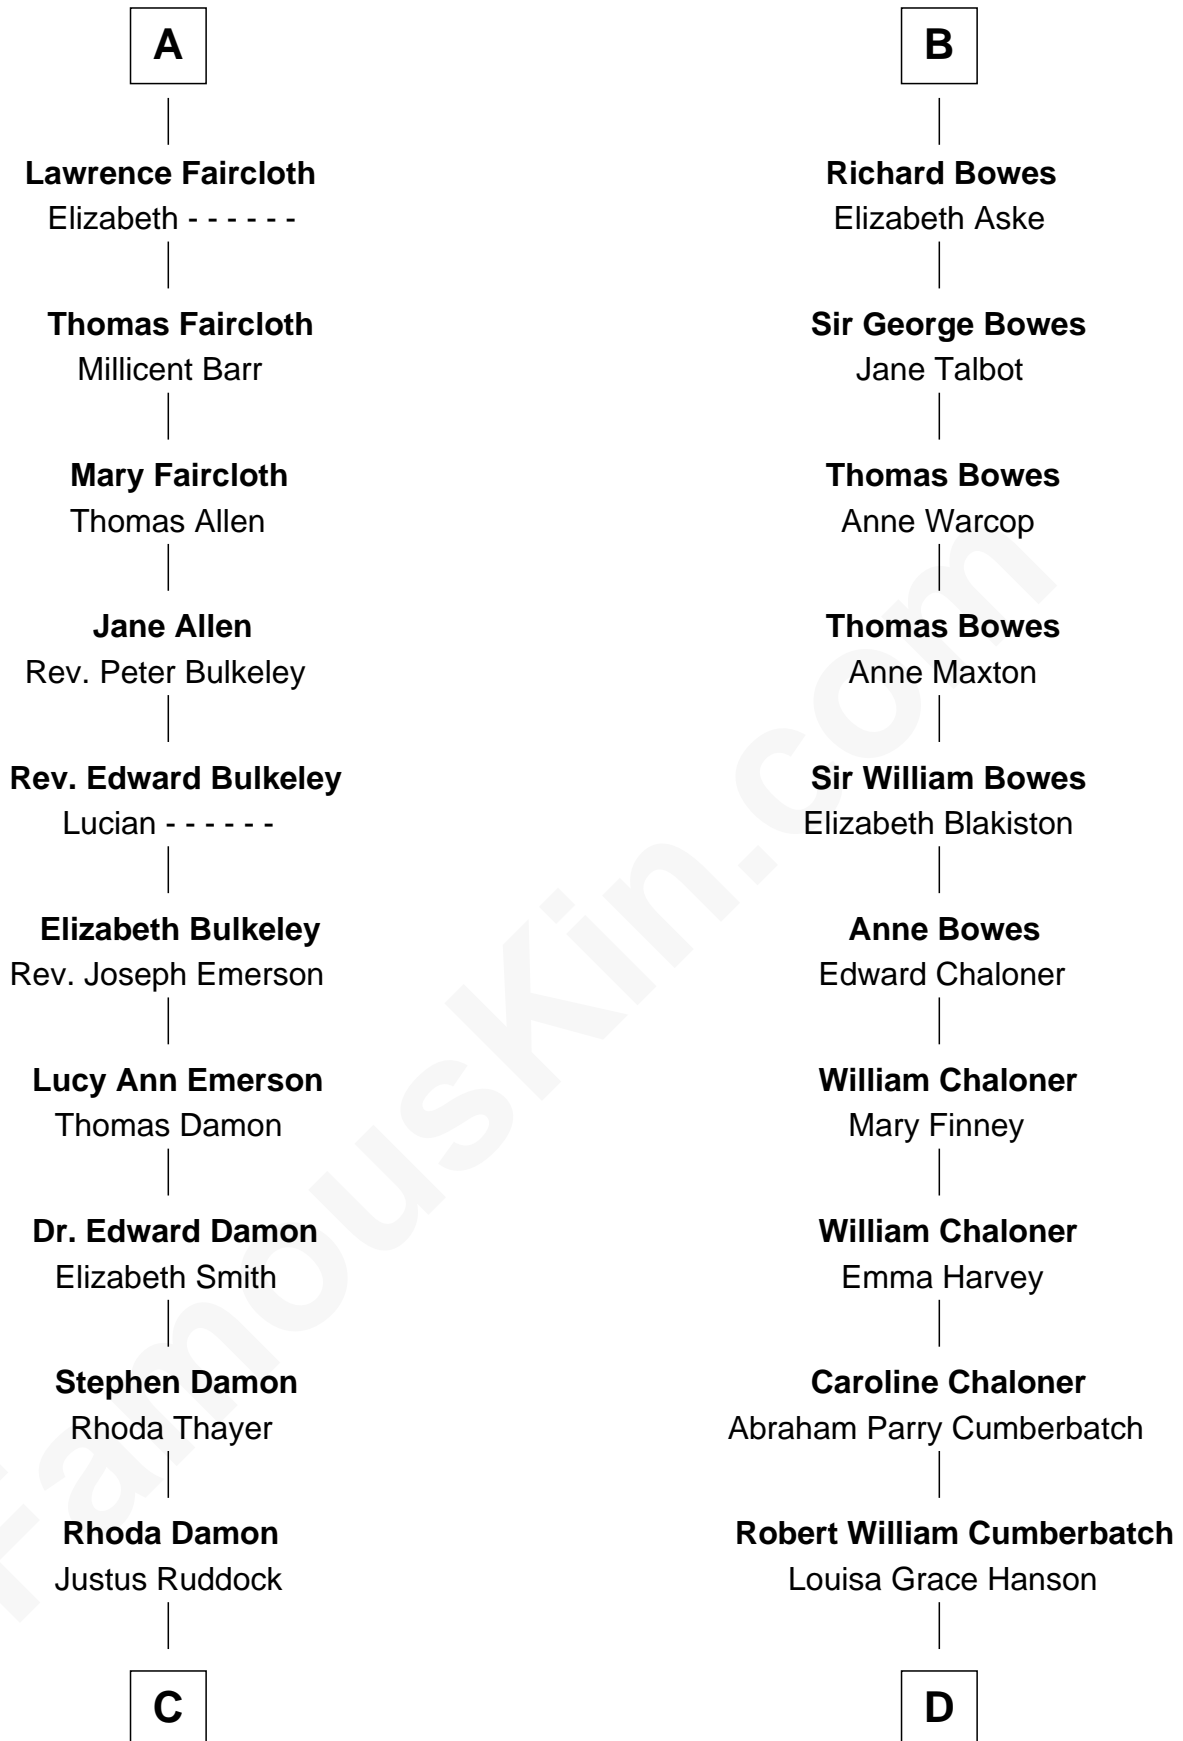

# FamousKin.com Relationship Chart of

**Sarah Palin**

*9th Governor of Alaska*

20th cousin 1 time removed of

**Benedict Cumberbatch**

*Movie, Television and Stage Actor*

**Sir William de Ros**

Eustache Fitz Ralph

**C**

**Thomas S. Ruddock**  
Maria Nancy Newell

**May Belle Ruddock**  
Henry Charles Brandt

**Nellie Marie Brandt**  
Charles Francis Heath

**Charles Richard Heath**  
Sarah Sheeran

**Sarah Palin**  
*9th Governor of Alaska*

**D**

**Henry Alfred Cumberbatch**  
Hélène Gertrude Rees

**Henry Carlton Cumberbatch**  
Pauline Ellen Laing Congdon

**Timothy Carlton Congdon Cumberbatch**  
Wanda Ventham

**Benedict Cumberbatch**  
*Movie, Television and Stage Actor*