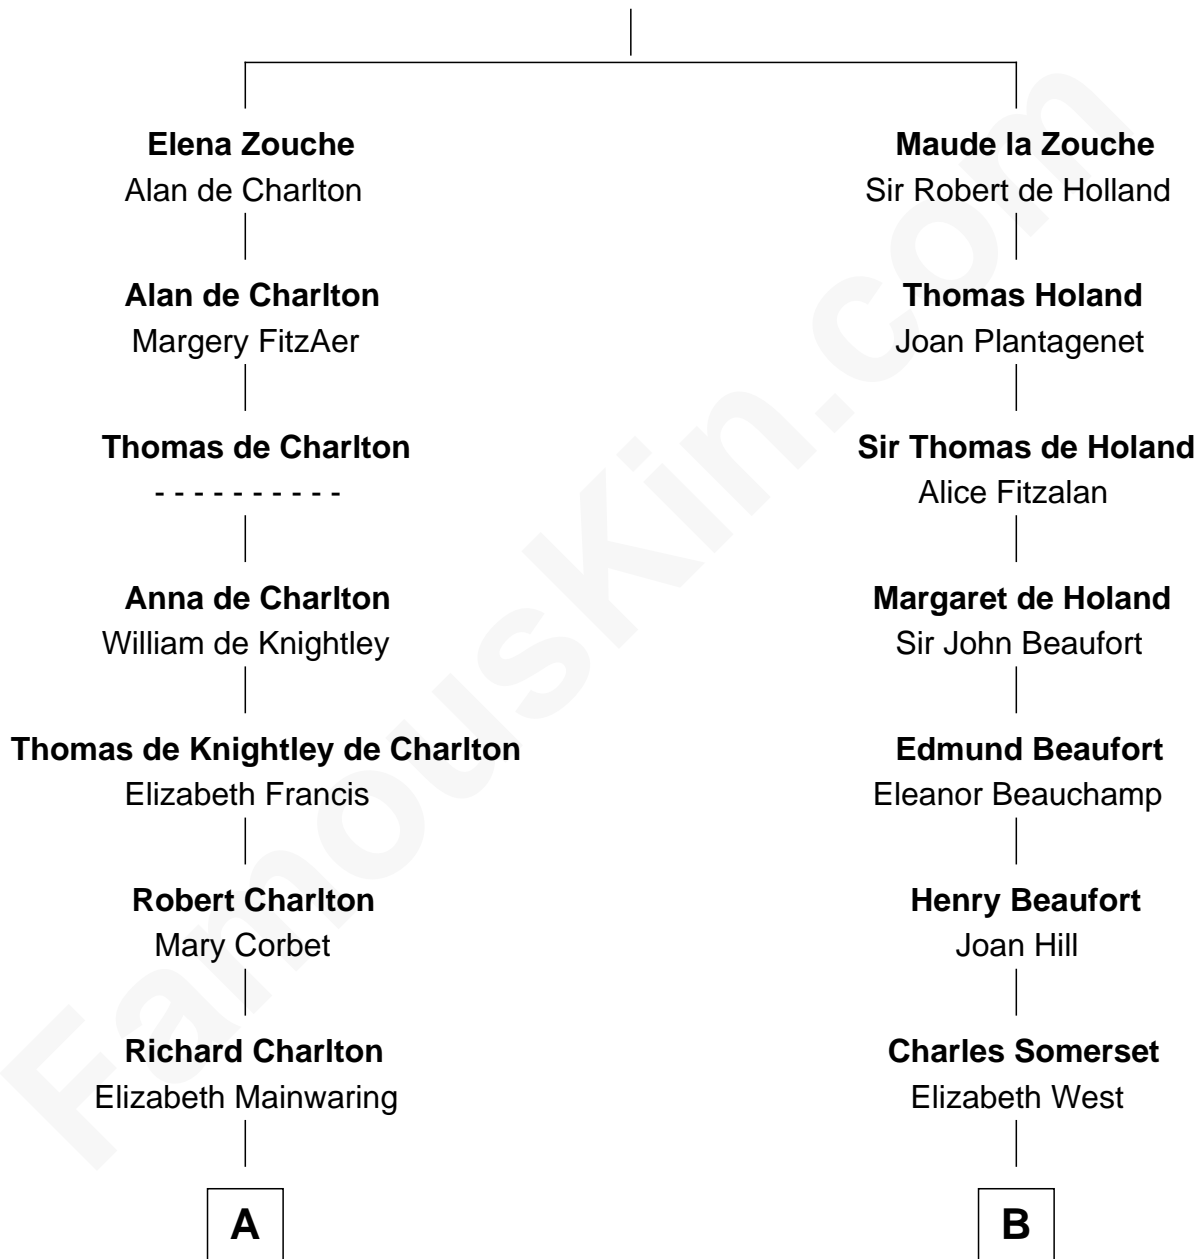

FamousKin.com Relationship Chart of

Sarah Palin

9th Governor of Alaska

21st cousin of

Benedict Cumberbatch

Movie, Television and Stage Actor

Sir Alan la Zouche

Eleanor de Segrave

C

Thomas S. Ruddock
Maria Nancy Newell

May Belle Ruddock
Henry Charles Brandt

Nellie Marie Brandt
Charles Francis Heath

Charles Richard Heath
Sarah Sheeran

Sarah Palin
9th Governor of Alaska

D

Robert William Cumberbatch
Louisa Grace Hanson

Henry Alfred Cumberbatch
Hélène Gertrude Rees

Henry Carlton Cumberbatch
Pauline Ellen Laing Congdon

Timothy Carlton Congdon Cumberbatch
Wanda Ventham

Benedict Cumberbatch
Movie, Television and Stage Actor