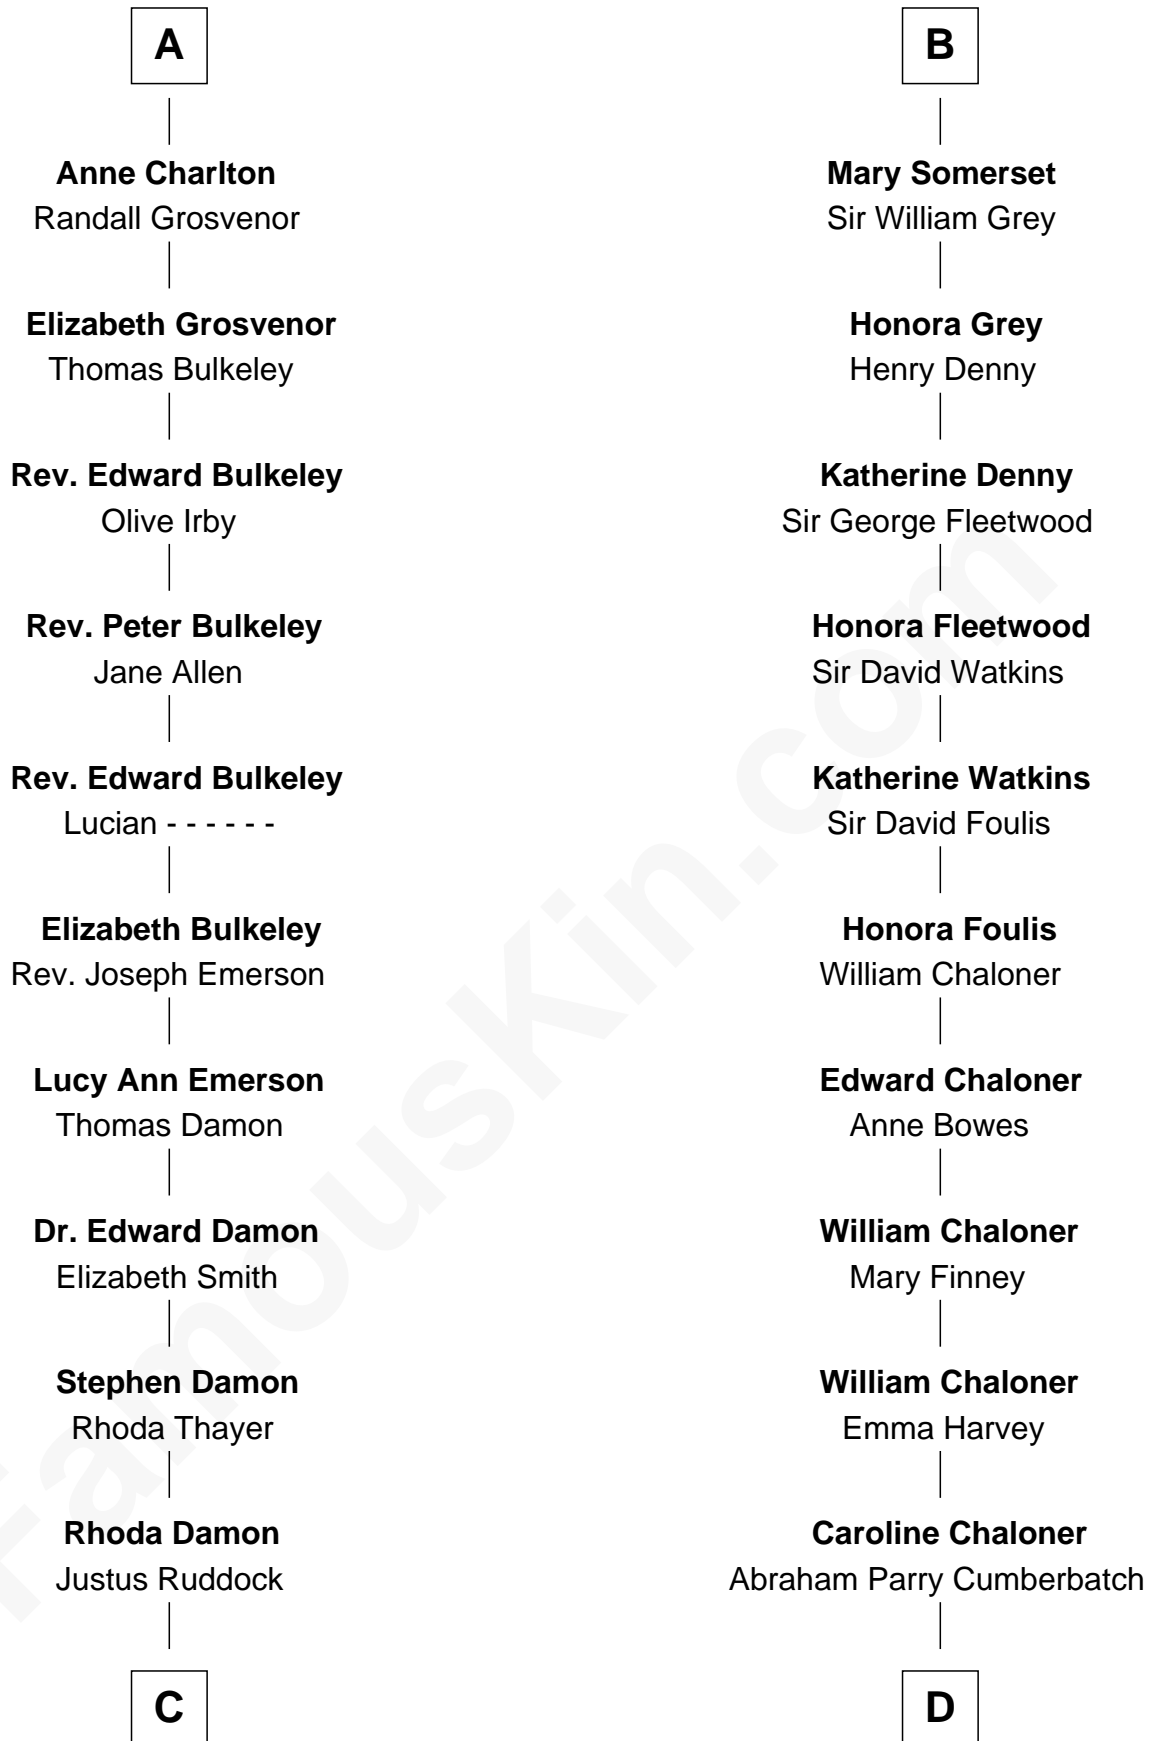

FamousKin.com Relationship Chart of

Sarah Palin

9th Governor of Alaska

21st cousin of

Benedict Cumberbatch

Movie, Television and Stage Actor

Sir Alan la Zouche

Eleanor de Segrave

C

Thomas S. Ruddock
Maria Nancy Newell

May Belle Ruddock
Henry Charles Brandt

Nellie Marie Brandt
Charles Francis Heath

Charles Richard Heath
Sarah Sheeran

Sarah Palin
9th Governor of Alaska

D

Robert William Cumberbatch
Louisa Grace Hanson