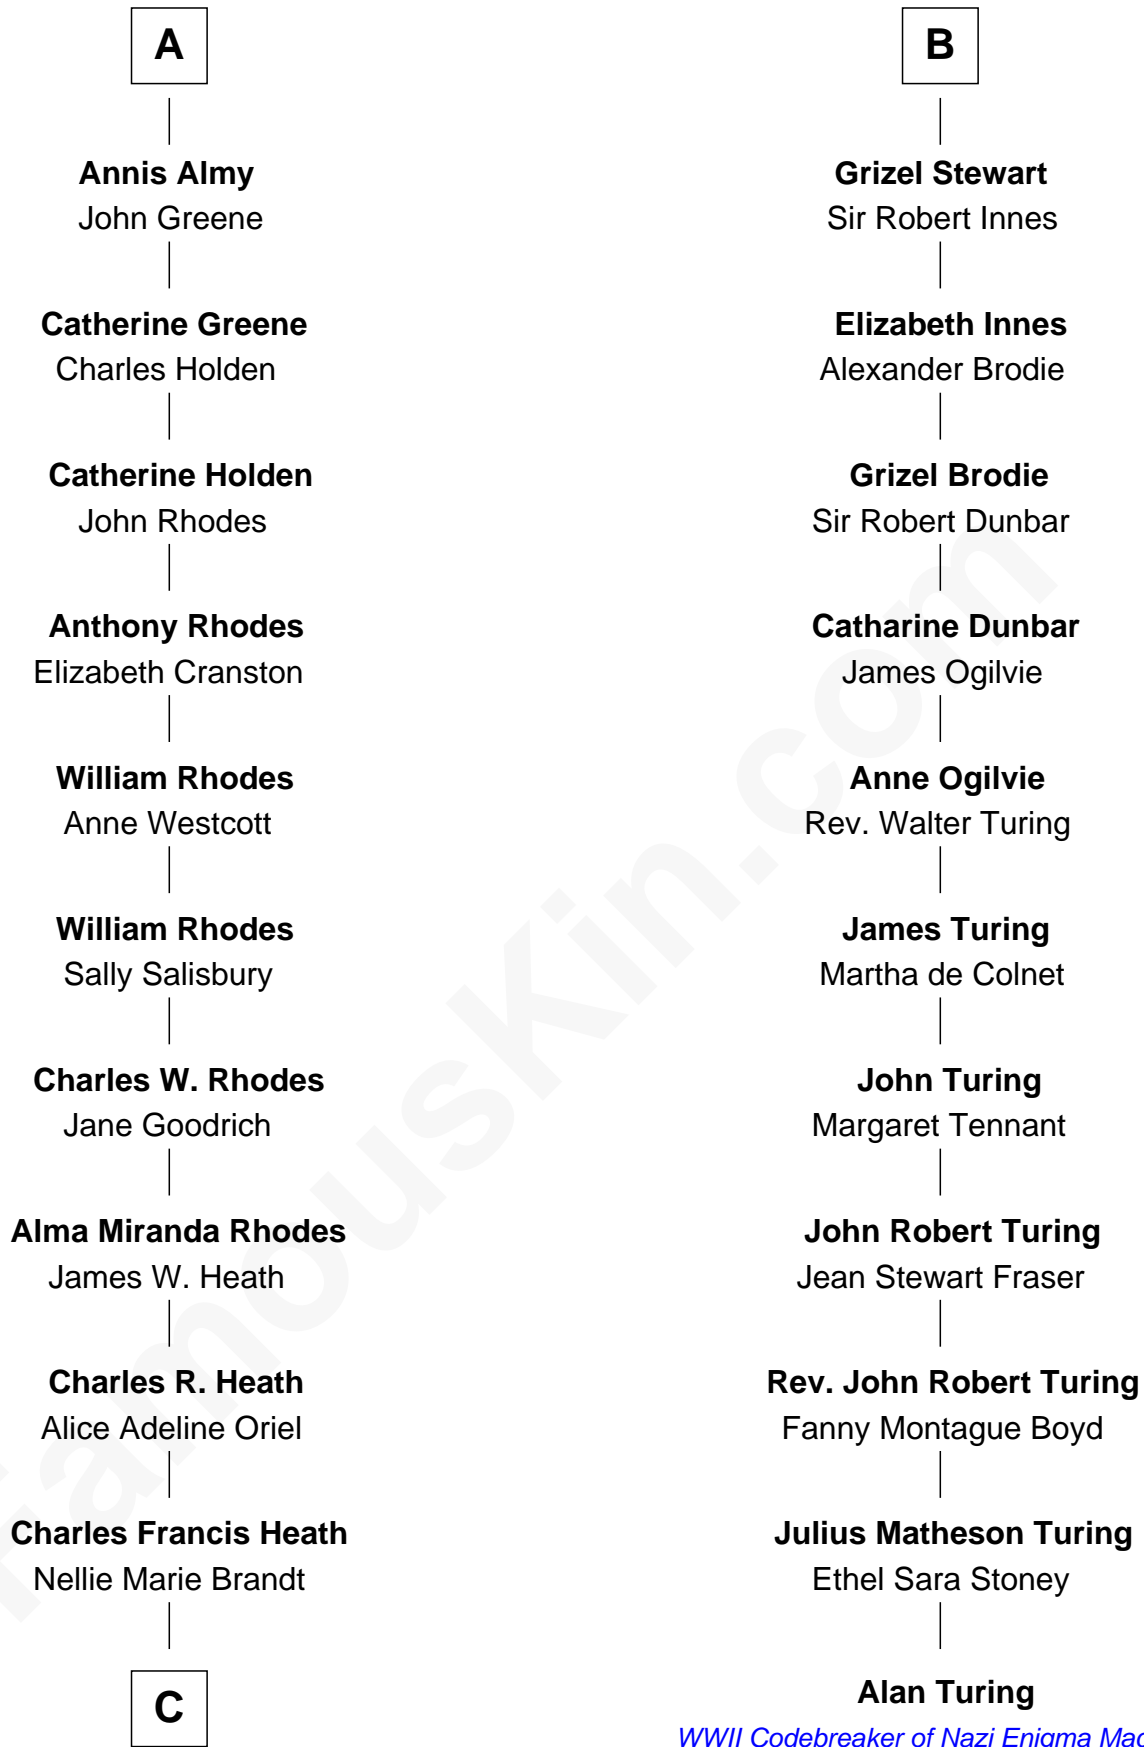

# FamousKin.com Relationship Chart of

**Sarah Palin**

*9th Governor of Alaska*

17th cousin 1 time removed of

**Alan Turing**

*WWII Codebreaker of Nazi Enigma Machine*

**Richard Woodville**

Joan Bedlisgate

**C**

—  
**Charles Richard Heath**

Sarah Sheeran

—  
**Sarah Palin**

*9th Governor of Alaska*

FamousKin.com