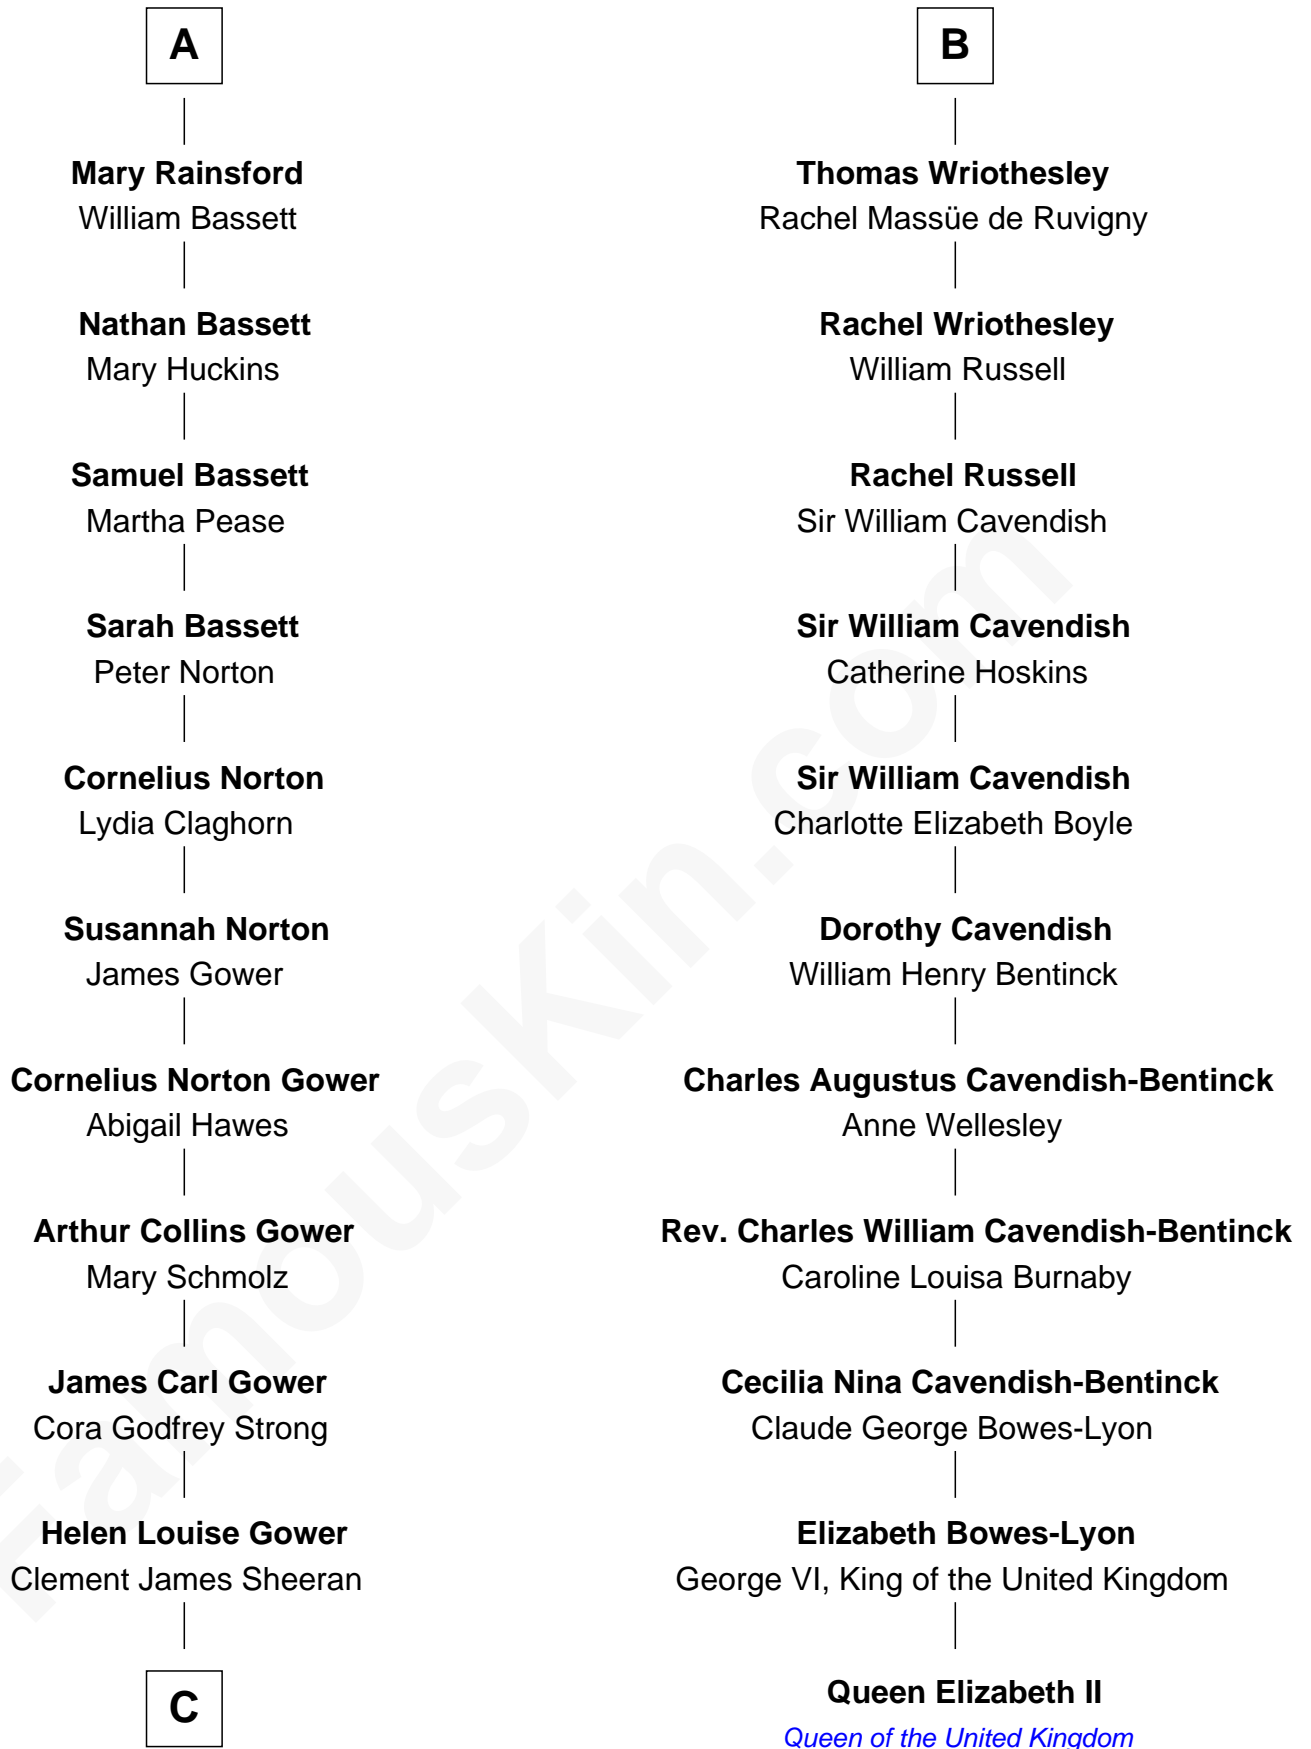

# FamousKin.com Relationship Chart of

**Sarah Palin**

*9th Governor of Alaska*

17th cousin 1 time removed of

**Queen Elizabeth II**

*Queen of the United Kingdom*

**Sir Robert Hungerford**

Margaret Botreaux

**Eleanor Hungerford**

Sir John White

**Robert White**

Margaret Gainsford

**Margaret White**

John Kirton

**Stephen Kirton**

Margaret Offley

**Thomas Kirton**

Mary Sadler

**Mary Kirton**

Robert Rainsford

**Edward Rainsford**

Mary - - - - -

**A**

**Sir Robert Hungerford**

Sir Richard Devereux

**Elizabeth Devereux**

John Vernon

**Elizabeth Vernon**

Henry Wriothesley

**B**

**C**

**Sarah Sheeran**  
Charles Richard Heath