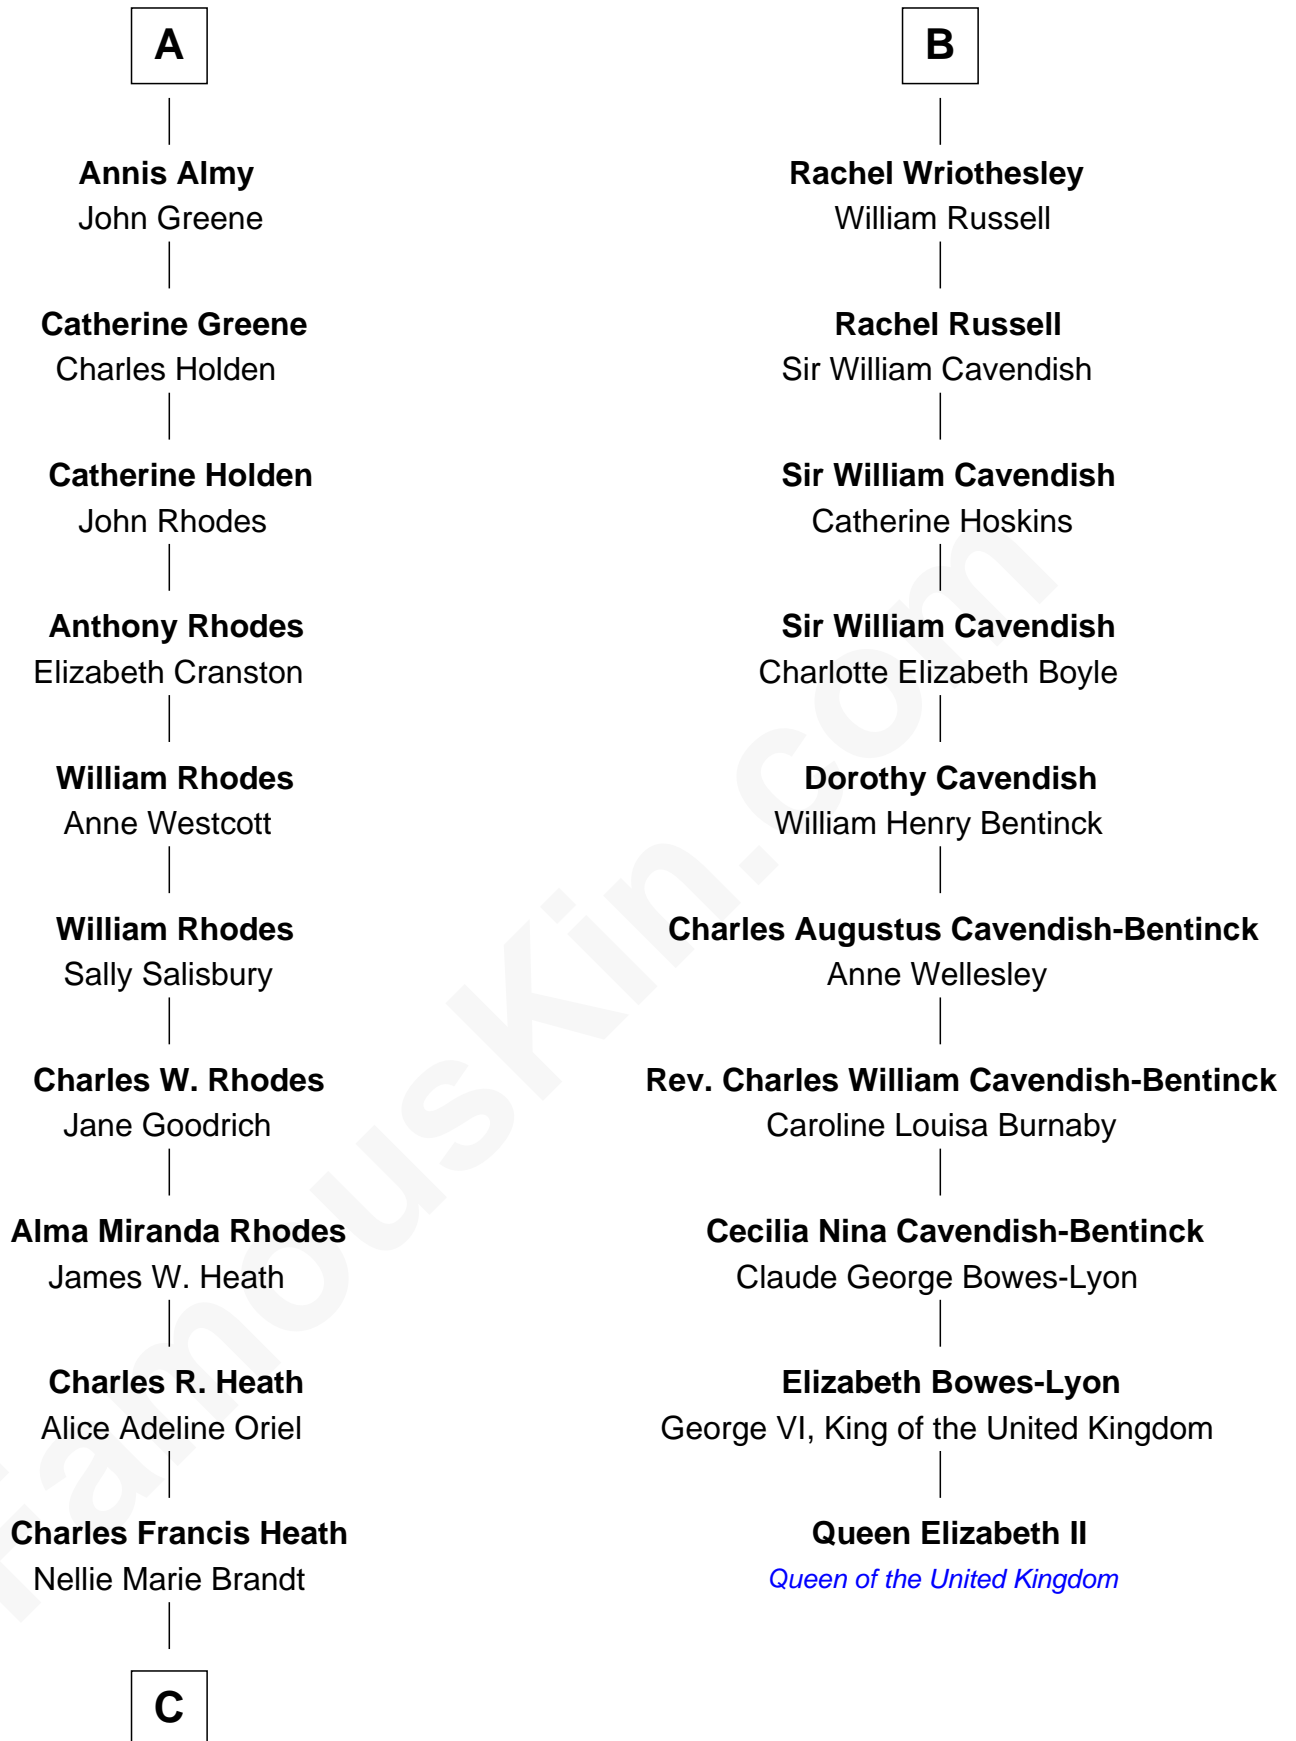

FamousKin.com Relationship Chart of

Sarah Palin

9th Governor of Alaska

16th cousin 2 times removed of

Queen Elizabeth II

Queen of the United Kingdom

C

Charles Richard Heath

Sarah Sheeran

Sarah Palin

9th Governor of Alaska

FamousKin.com