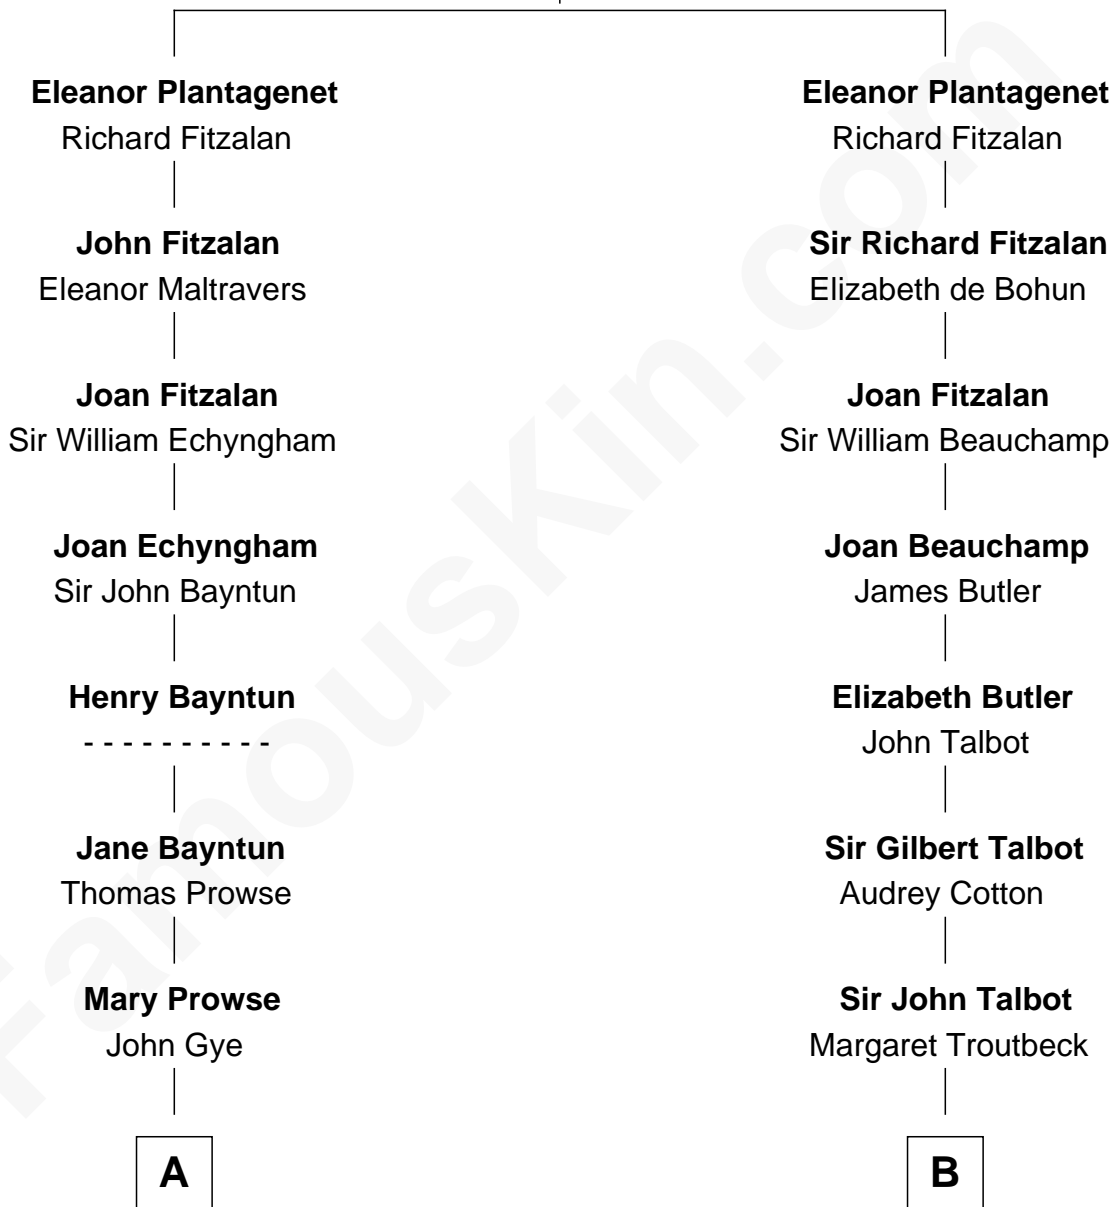

FamousKin.com Relationship Chart of

Sarah Palin

9th Governor of Alaska

19th cousin of

Queen Elizabeth II

Queen of the United Kingdom

Henry Plantagenet
Maud de Chaworth

C

Nellie Marie Brandt
Charles Francis Heath

Charles Richard Heath
Sarah Sheeran

Sarah Palin
9th Governor of Alaska

D

Claude George Bowes-Lyon
Cecilia Nina Cavendish-Bentinck

Elizabeth Bowes-Lyon
George VI, King of the United Kingdom

Queen Elizabeth II
Queen of the United Kingdom

FamousKin.com