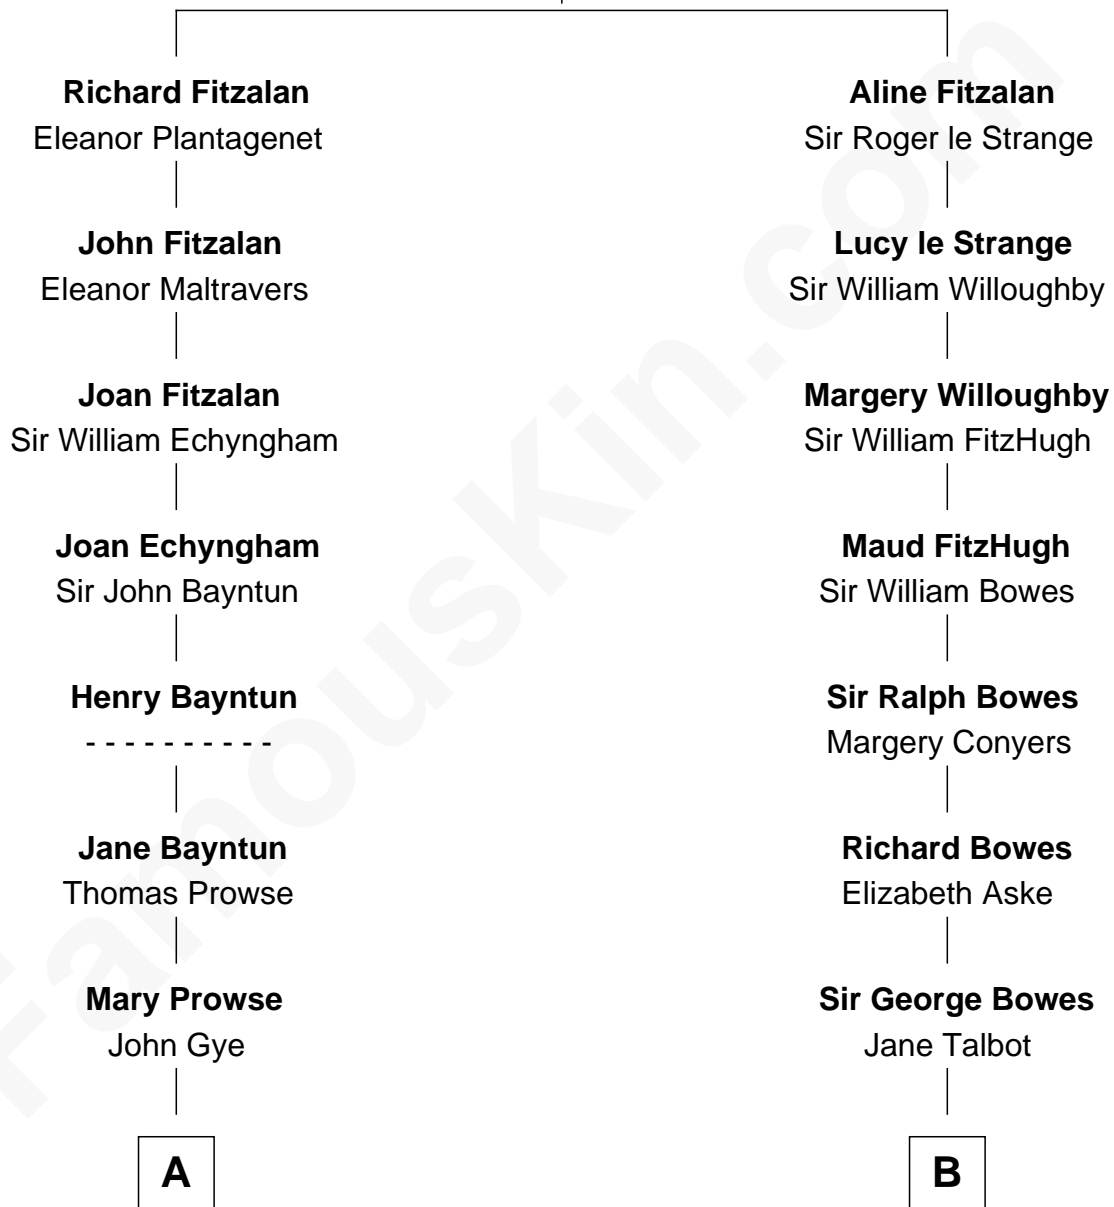

FamousKin.com Relationship Chart of

Sarah Palin

9th Governor of Alaska

17th cousin 2 times removed of

Queen Elizabeth II

Queen of the United Kingdom

Edmund Fitzalan

Alice de Warenne

C

Nellie Marie Brandt
Charles Francis Heath

Charles Richard Heath
Sarah Sheeran

Sarah Palin
9th Governor of Alaska

FamousKin.com