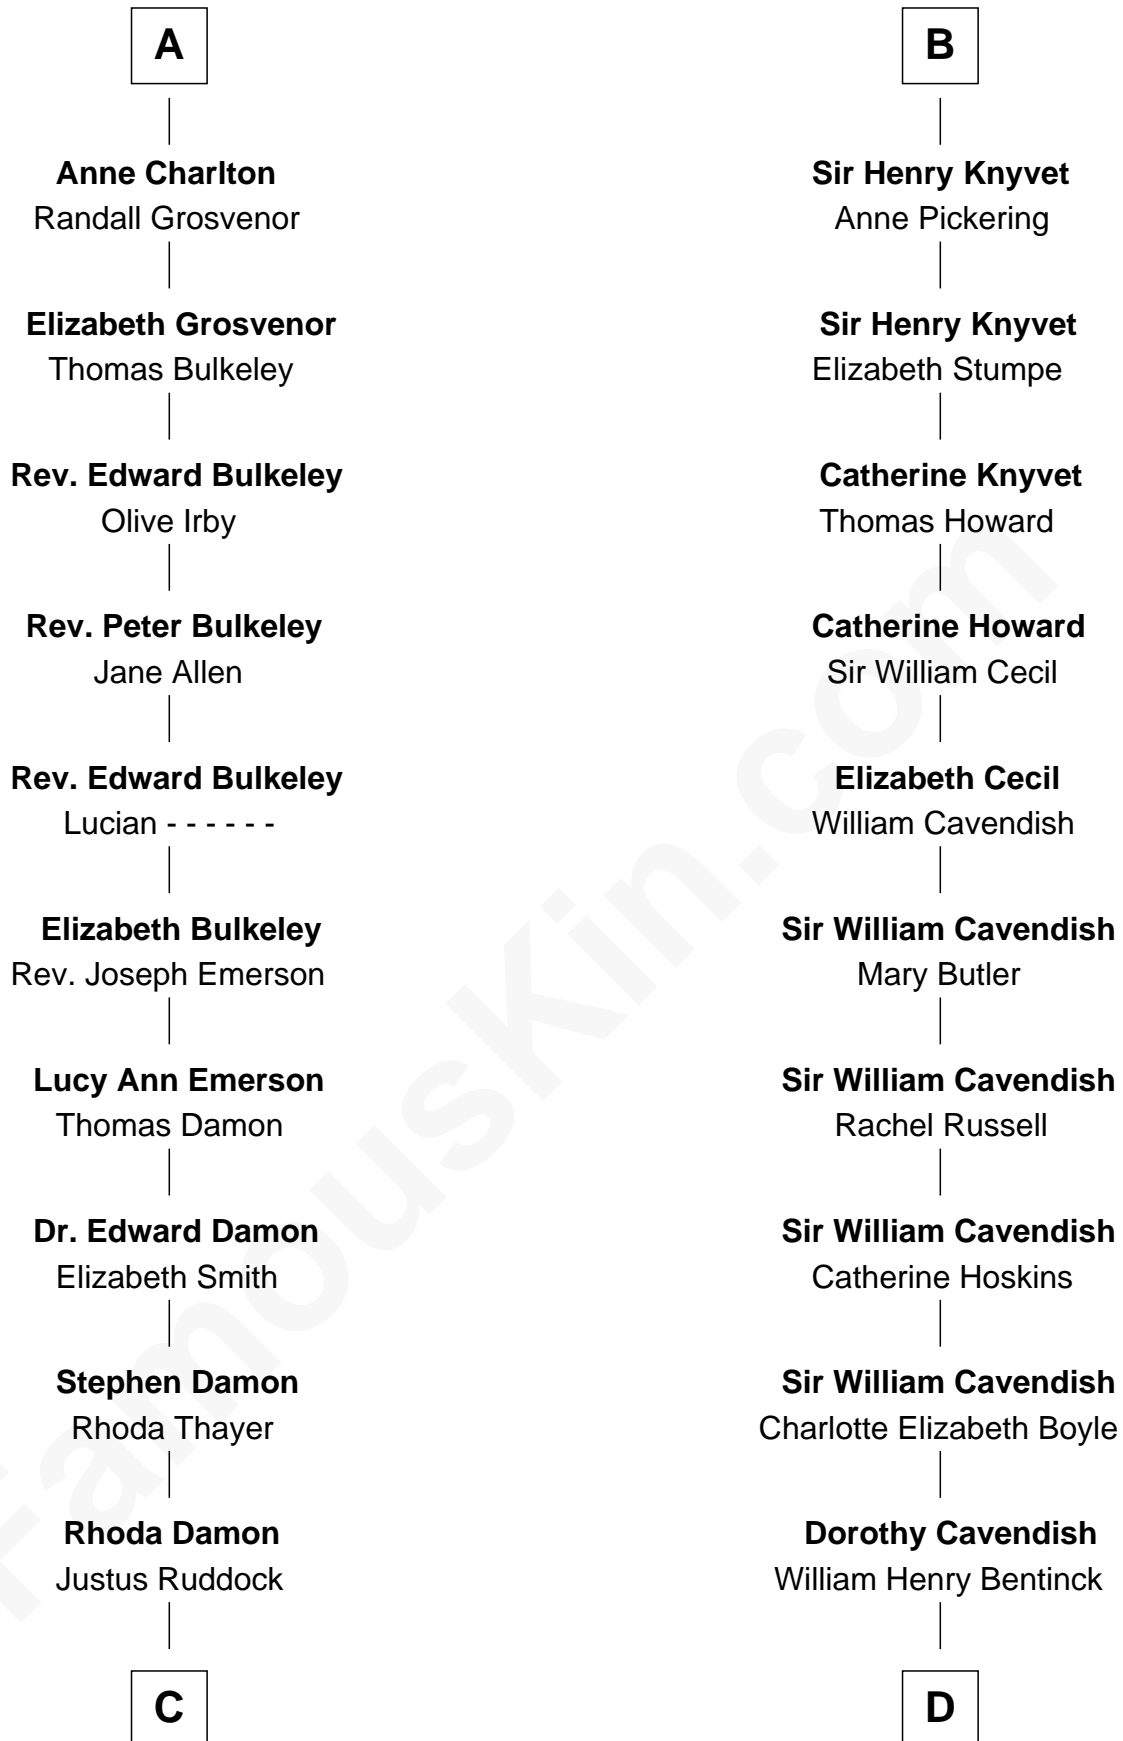

FamousKin.com Relationship Chart of

Sarah Palin

9th Governor of Alaska

21st cousin of

Queen Elizabeth II

Queen of the United Kingdom

Sir Alan la Zouche

Eleanor de Segrave

C

Thomas S. Ruddock
Maria Nancy Newell

May Belle Ruddock
Henry Charles Brandt

Nellie Marie Brandt
Charles Francis Heath

Charles Richard Heath
Sarah Sheeran

Sarah Palin
9th Governor of Alaska

D

Charles Augustus Cavendish-Bentinck
Anne Wellesley