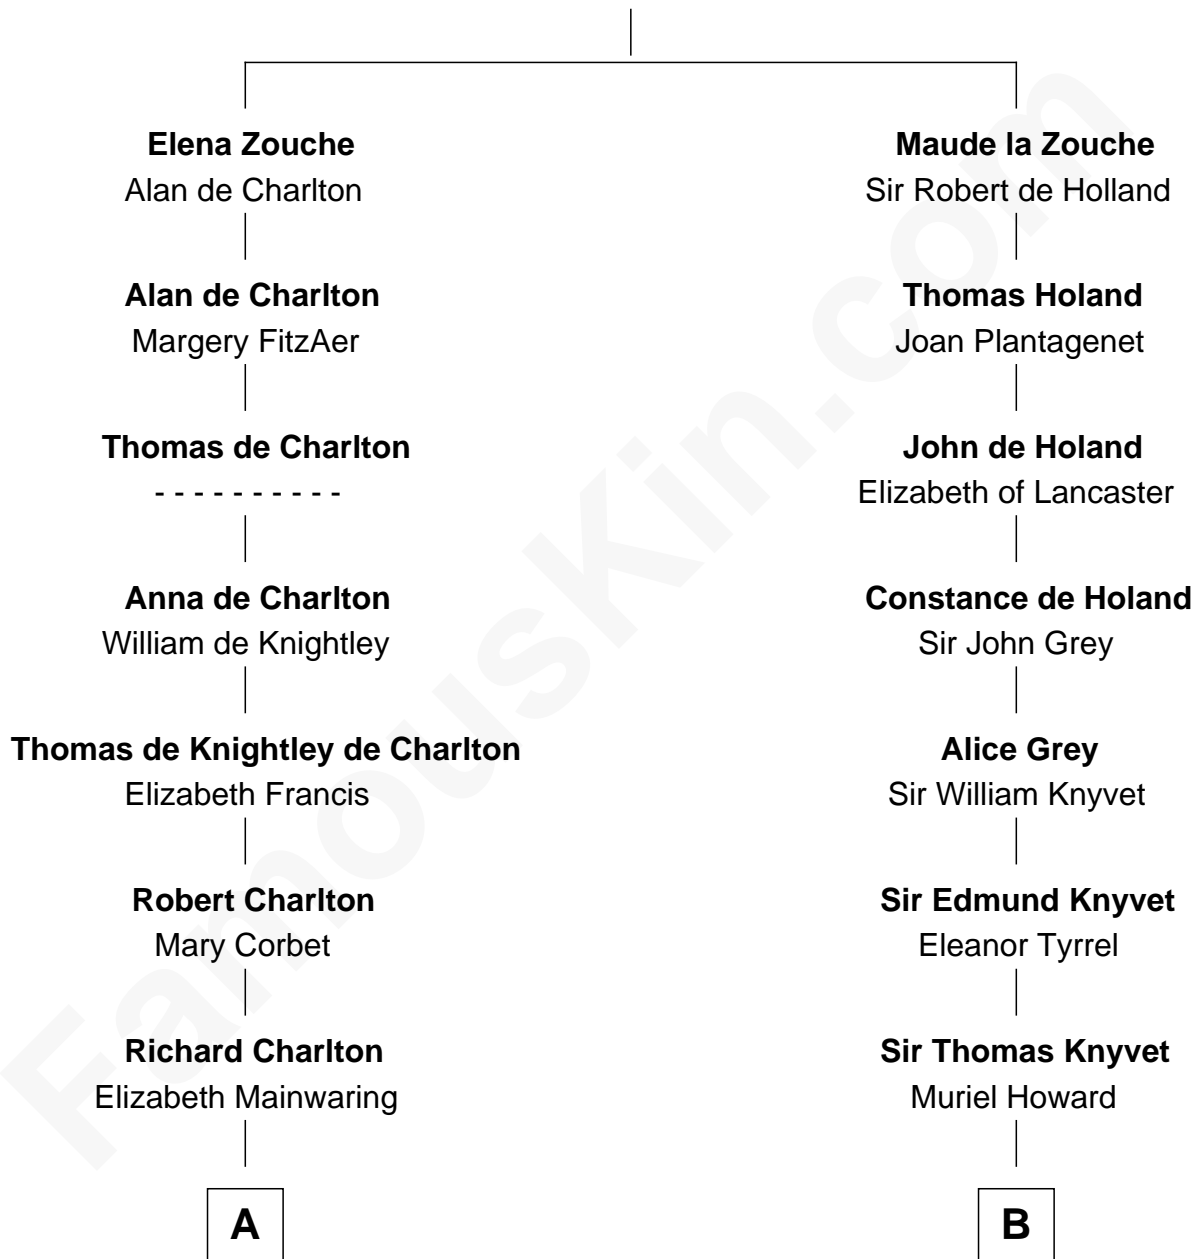

FamousKin.com Relationship Chart of

Sarah Palin

9th Governor of Alaska

21st cousin of

Queen Elizabeth II

Queen of the United Kingdom

Sir Alan la Zouche

Eleanor de Segrave

C

Thomas S. Ruddock
Maria Nancy Newell

May Belle Ruddock
Henry Charles Brandt

Nellie Marie Brandt
Charles Francis Heath

Charles Richard Heath
Sarah Sheeran

Sarah Palin
9th Governor of Alaska

D

Charles Augustus Cavendish-Bentinck
Anne Wellesley