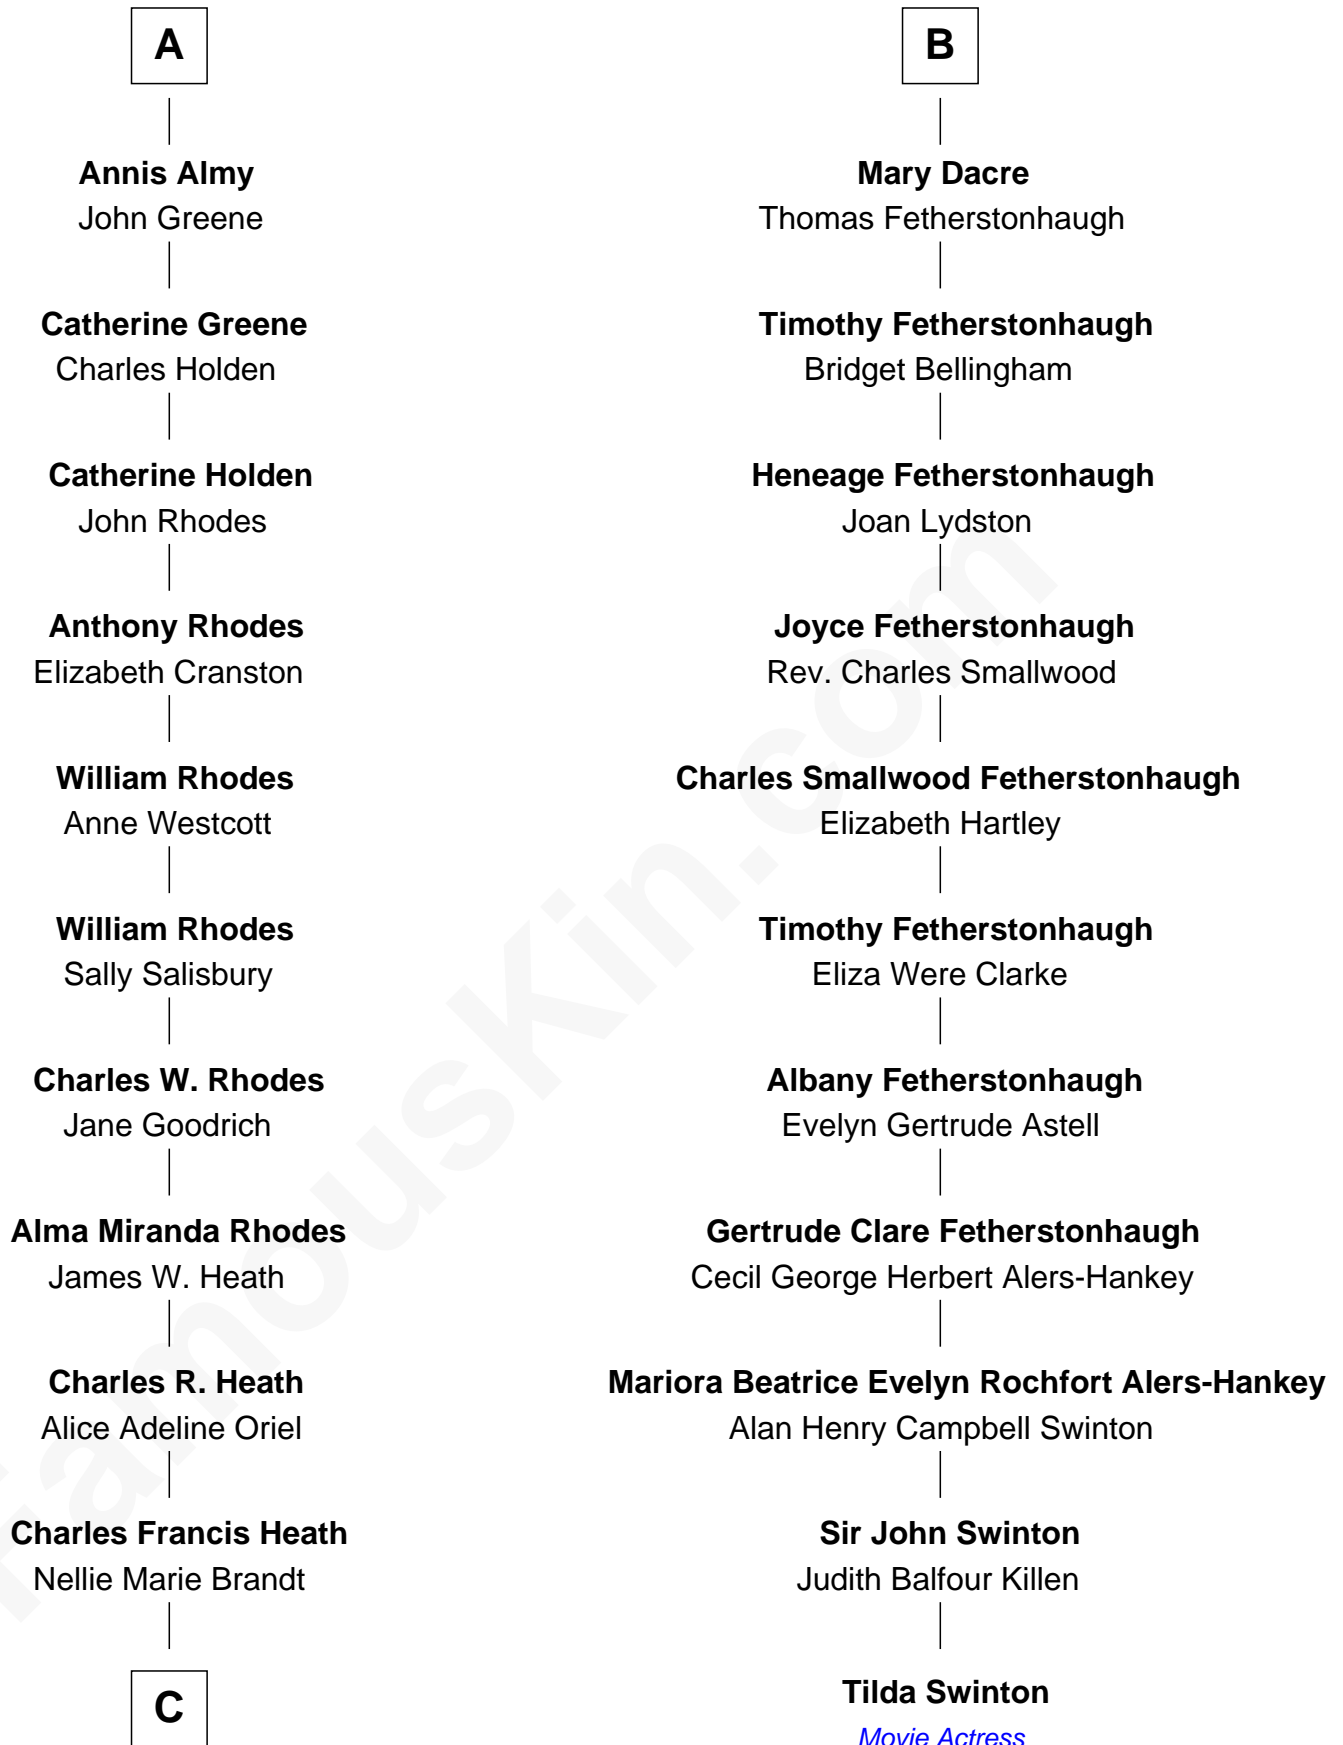

# FamousKin.com Relationship Chart of

**Sarah Palin**

*9th Governor of Alaska*

17th cousin 1 time removed of

**Tilda Swinton**

*Movie Actress*

**Katherine Pabenham**

*with husband*  
Sir Thomas Aylesbury

**Sir Humphrey Stafford**  
Margaret Fogge

**Elizabeth Tilney**  
Sir Thomas Howard

**Sir Humphrey Stafford**  
Margaret Tame

**Muriel Howard**  
Sir Thomas Knyvet

**Ellen Stafford**  
Thomas Barlow

**Sir Henry Knyvet**  
Anne Pickering

**Stafford Barlow**  
-----

**Alice Knyvet**  
Christopher Dacre

**Audrey Barlow**  
William Almy

**Henry Dacre**  
of Corby Salkeld

**A**

**B**

**C**

—  
**Charles Richard Heath**

Sarah Sheeran

—  
**Sarah Palin**

*9th Governor of Alaska*

FamousKin.com